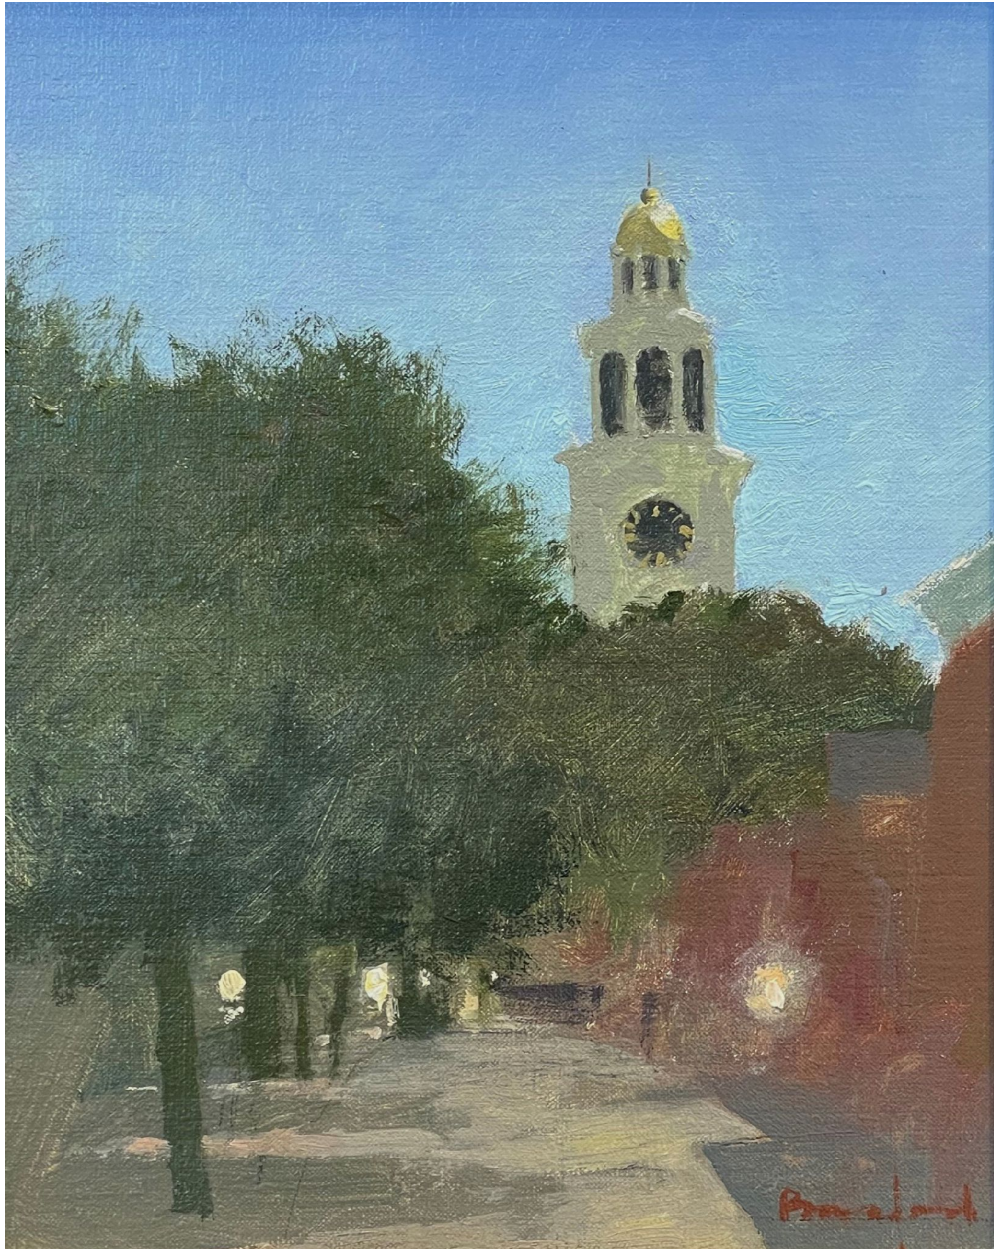

# CAVALIER GALLERIES

NEWYORK | GREENWICH | NANTUCKET | PALM BEACH

David Bareford, *Twilight Descending*, 2023  
oil on panel, 9 1/2 x 7 1/2 in. (24.1 x 19.1 cm)  
DB230701