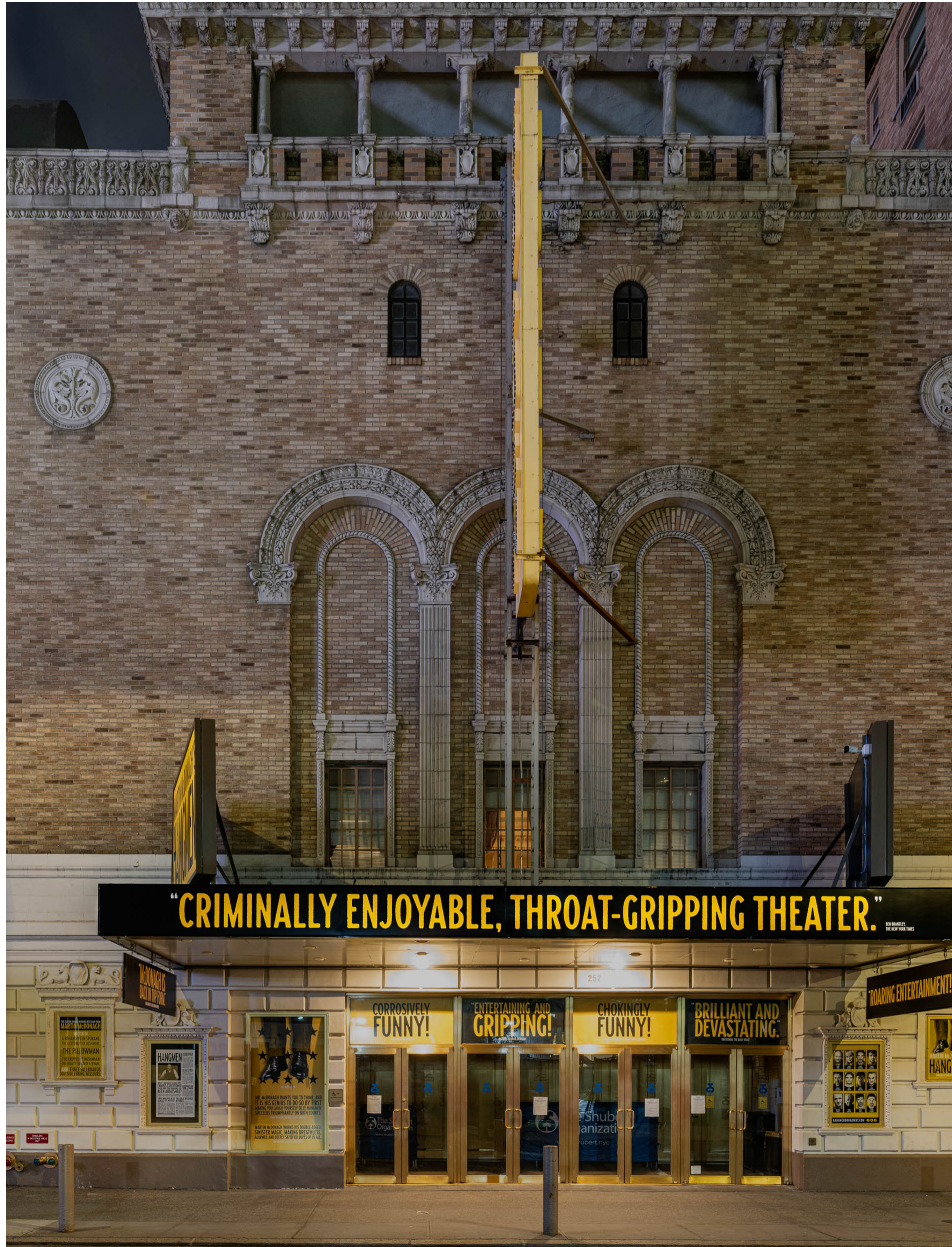

# CAVALIER GALLERIES

NEWYORK | GREENWICH | NANTUCKET | PALM BEACH

Cavalier Galleries | 203.869.3664 | [art@cavaliergalleries.com](mailto:art@cavaliergalleries.com)