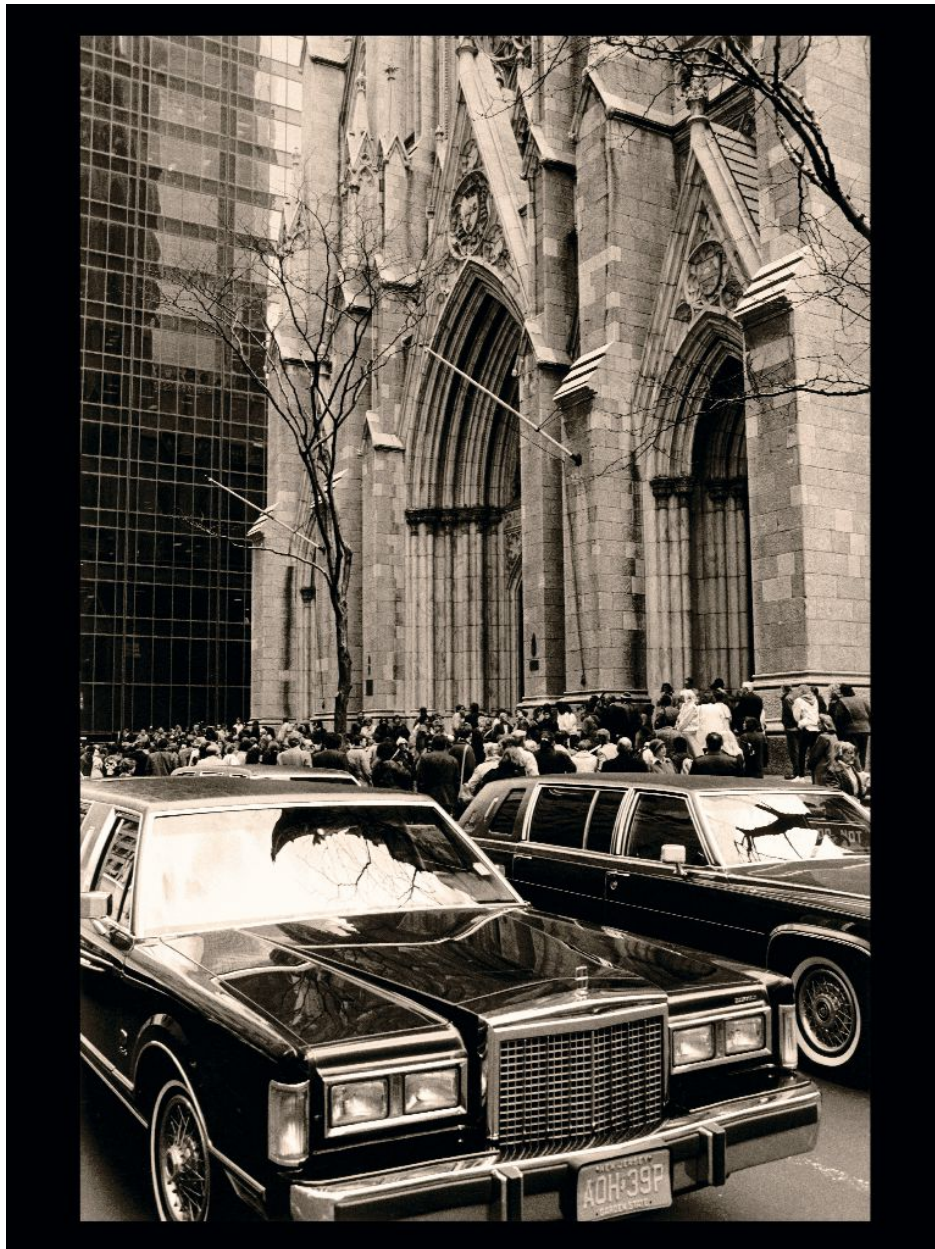

CAVALIER GALLERIES

NEW YORK | GREENWICH | NANTUCKET | PALM BEACH

Christophe von Hohenberg, *Cathedral*, Ed. 1/3, 1987
silver metallic print, 66 x 44 in. (167.6 x 111.8 cm)
CVH220701