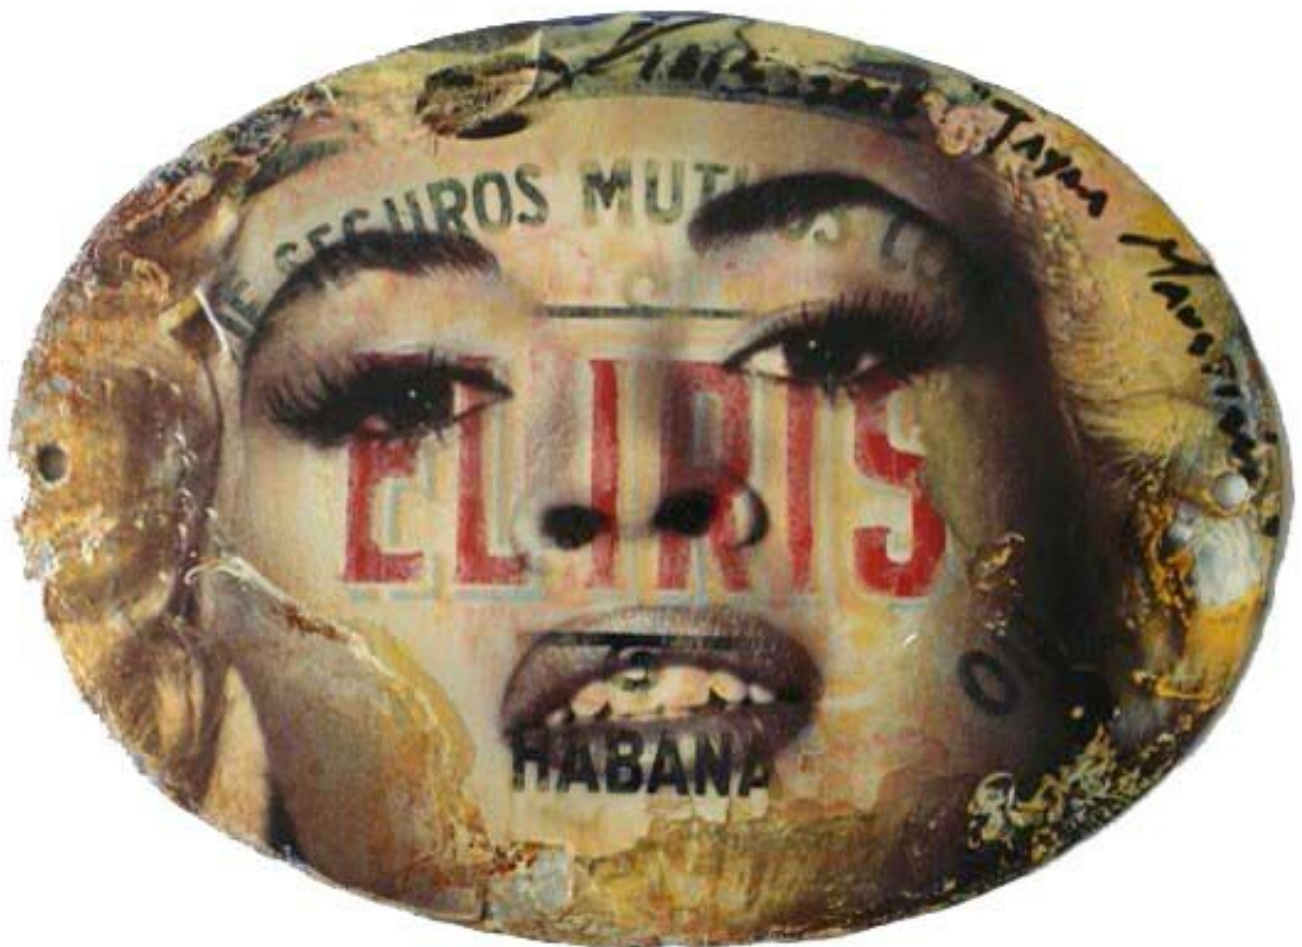

# CAVALIER GALLERIES

NEW YORK | GREENWICH | NANTUCKET | PALM BEACH

Kadir López, *El Iris Love Letter: Jayne Mansfield*, 2016  
mixed media on vintage enamel sign, 8 x 10 1/2 in. (20.3 x 26.7 cm)  
KL220604