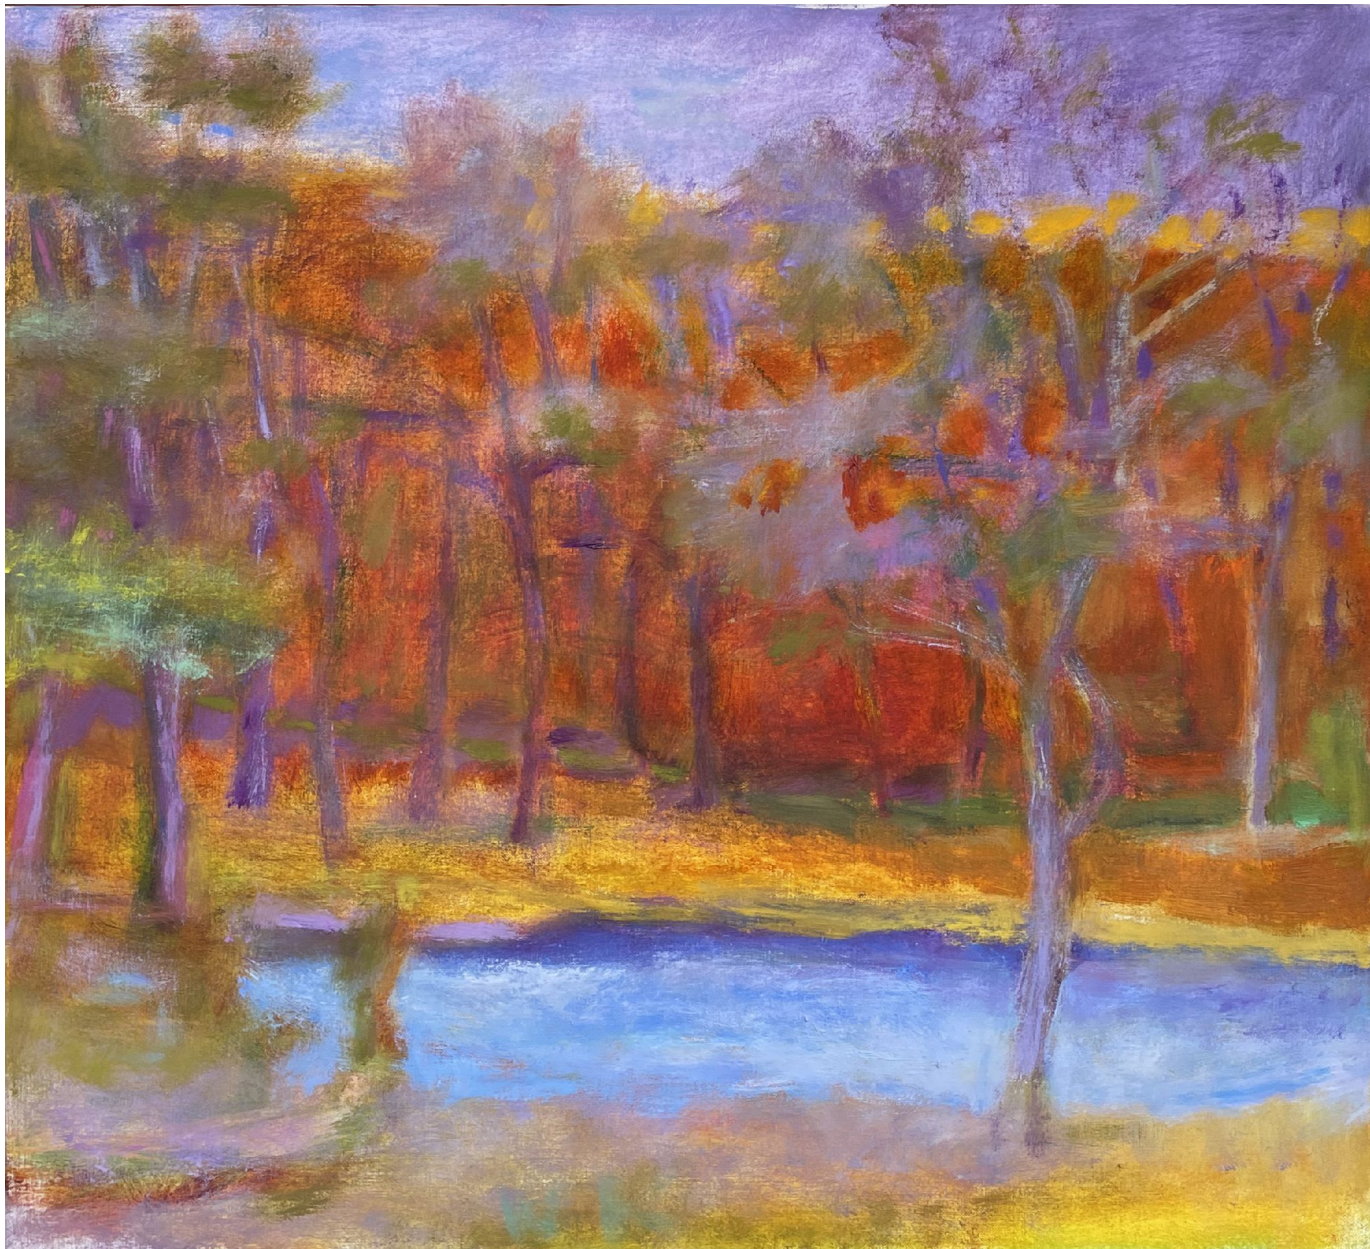

# CAVALIER GALLERIES

NEW YORK | GREENWICH | NANTUCKET | PALM BEACH

Wolf Kahn, *Across a Pond*, 1997  
oil on linen, 20 x 22 in. (50.8 x 55.9 cm)  
WK221001