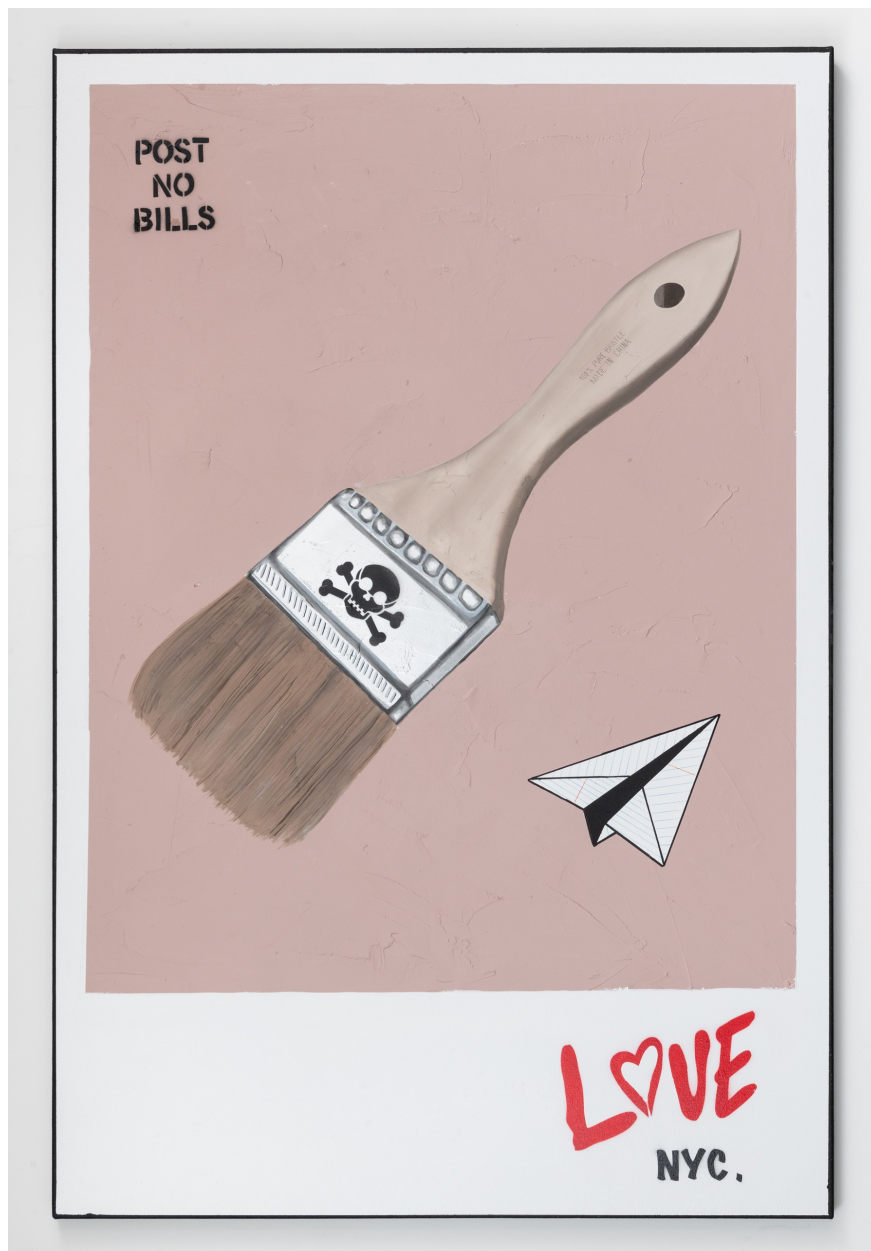

CAVALIER GALLERIES

NEW YORK | GREENWICH | NANTUCKET | PALM BEACH

Guy Stanley Philoche, *Live by the Brush or Die by the Brush*, 2022
mixed media on canvas, 72 x 48 in.
GSP220506