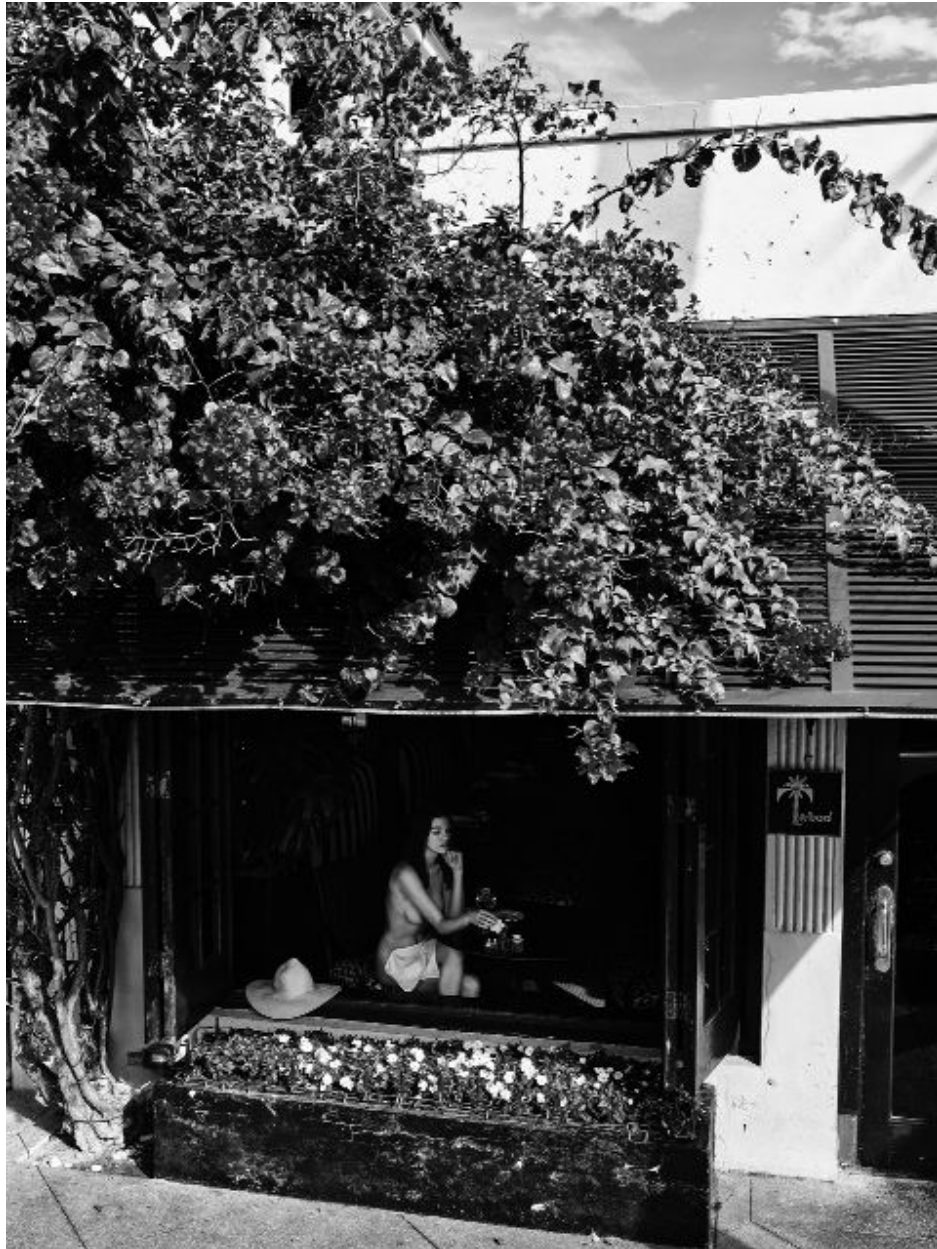

CAVALIER GALLERIES

NEWYORK | GREENWICH | NANTUCKET | PALM BEACH

Nathan Coe, *Taboo*, Ed. of 5, 2022
archival pigment print, 24 x 18 in.
NC537