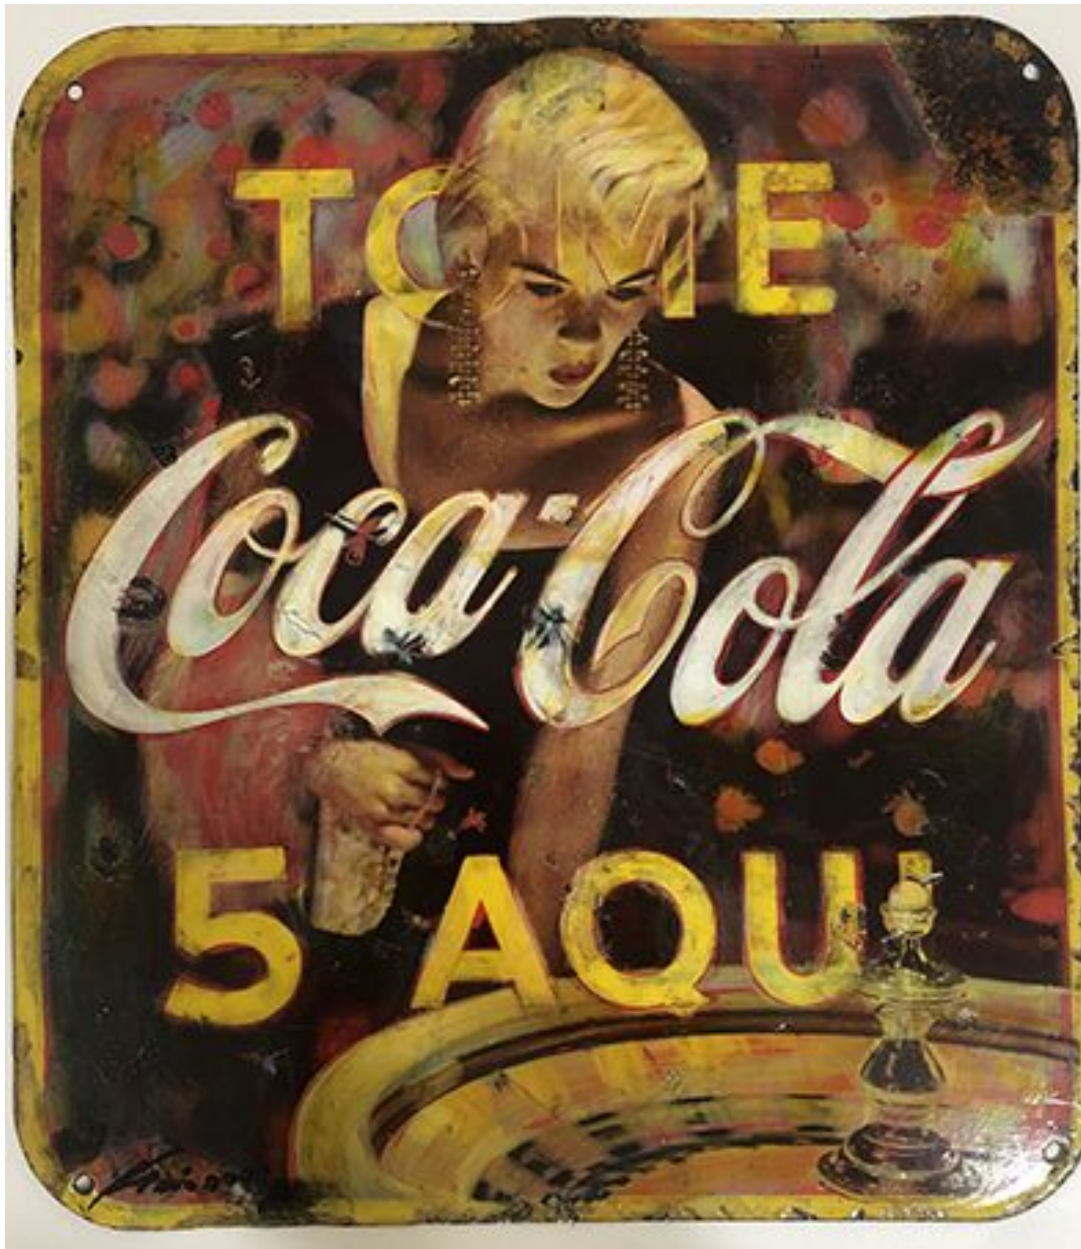

CAVALIER GALLERIES

NEW YORK | GREENWICH | NANTUCKET | PALM BEACH

Kadir López, *Jayne Mansfield*
mixed media on vintage enamel sign, 19 x 17 in.
KL220256