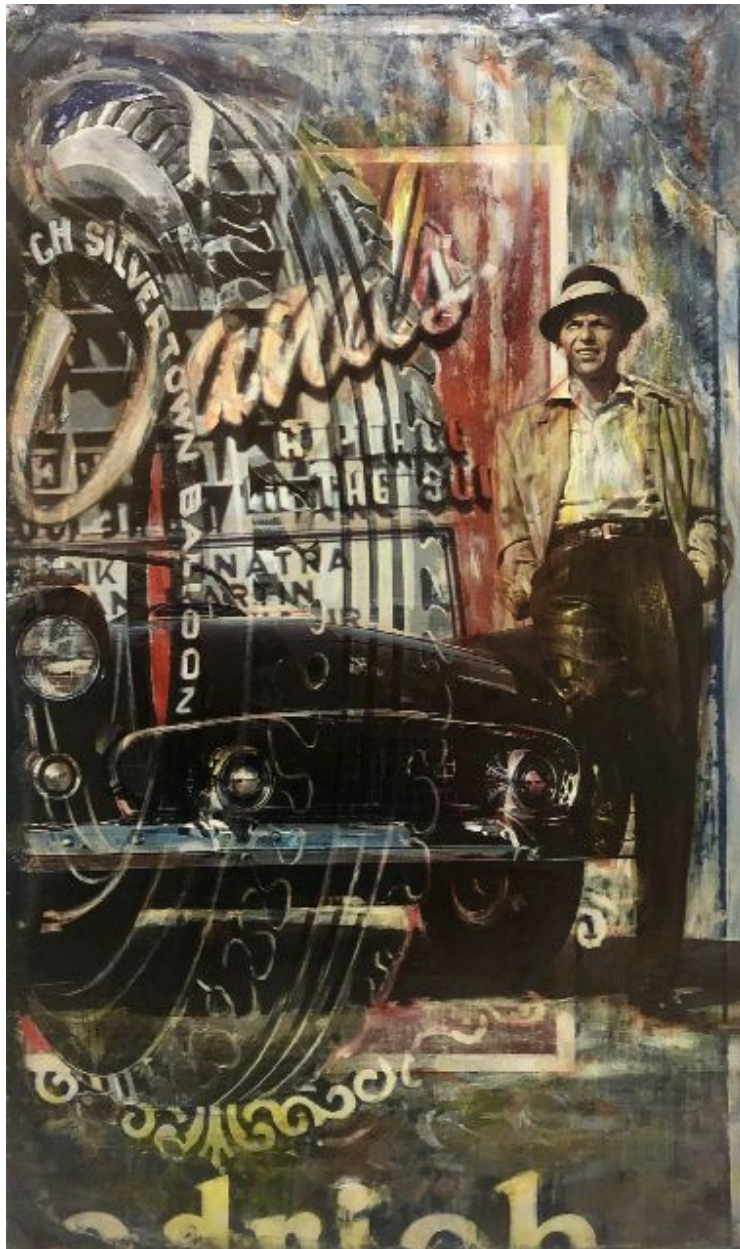

CAVALIER GALLERIES

NEW YORK | GREENWICH | NANTUCKET | PALM BEACH

Kadir López, *Sinatra*
mixed media on vintage enamel sign, 35 x 19 in.
KL220254