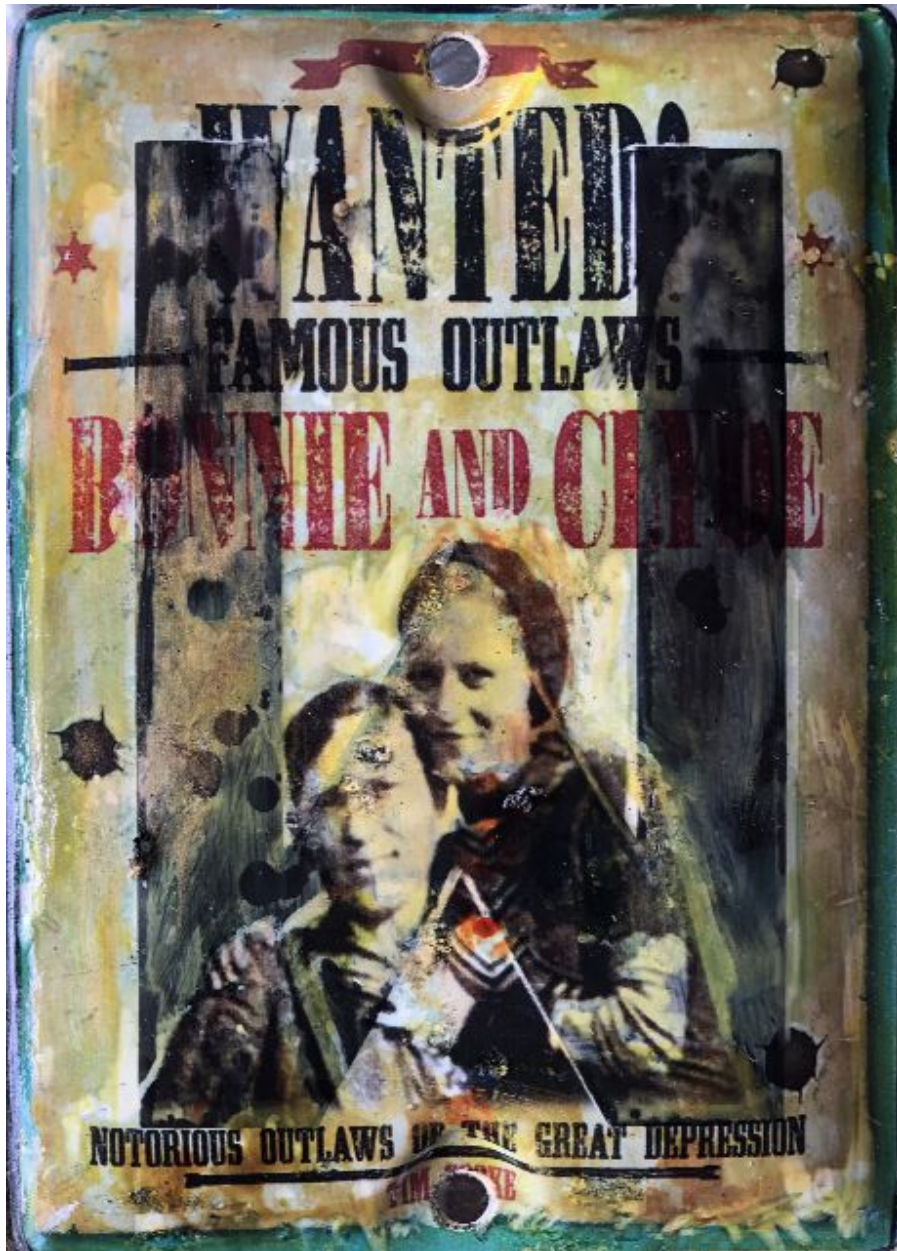

# CAVALIER GALLERIES

NEW YORK | GREENWICH | NANTUCKET | PALM BEACH

Kadir López, *WANTED (Bonnie and Clyde 2)*  
mixed media on vintage enamel sign, 8 x 5 1/2 in.  
KL220215