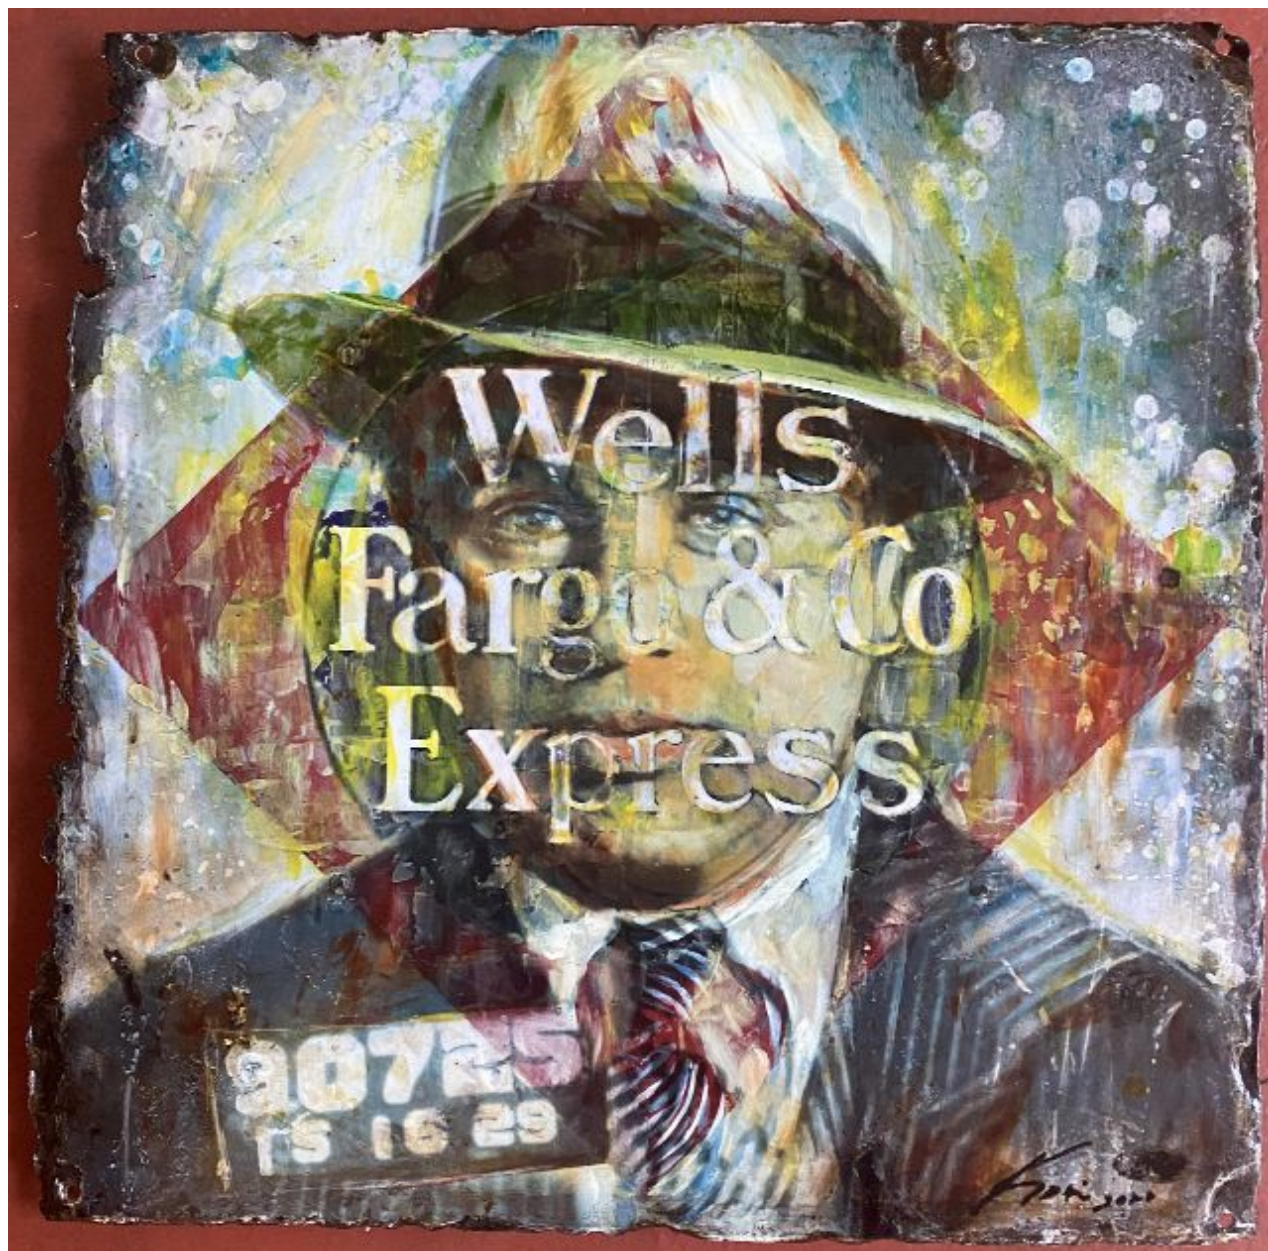

CAVALIER GALLERIES

NEW YORK | GREENWICH | NANTUCKET | PALM BEACH

Kadir López, *Al Capone*

mixed media on vintage enamel sign, 20 x 22 in. (50.8 x 55.9 cm)

KL220202