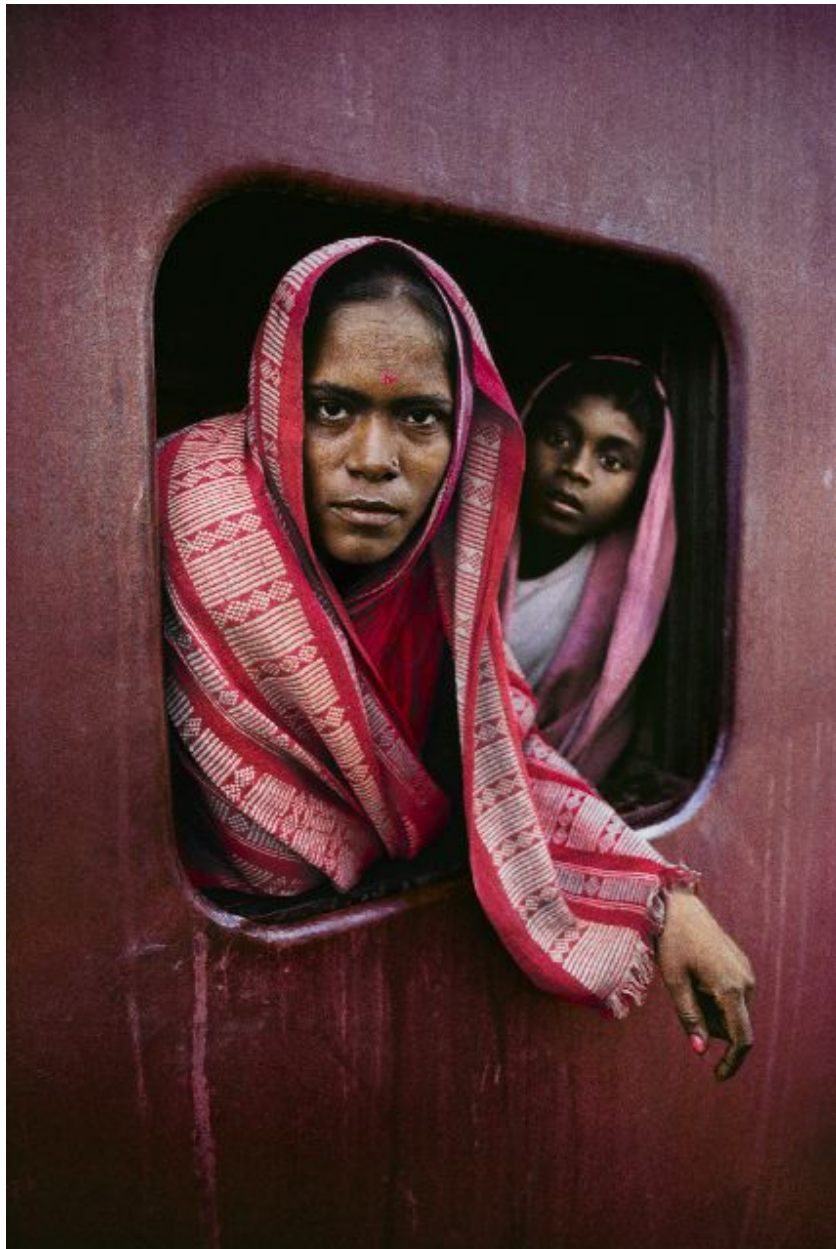

# CAVALIER GALLERIES

NEW YORK | GREENWICH | NANTUCKET | PALM BEACH

Steve McCurry, *Bengali Woman and Child*, 1982  
FujiFlex Crystal Archive Print  
INDIA-10284