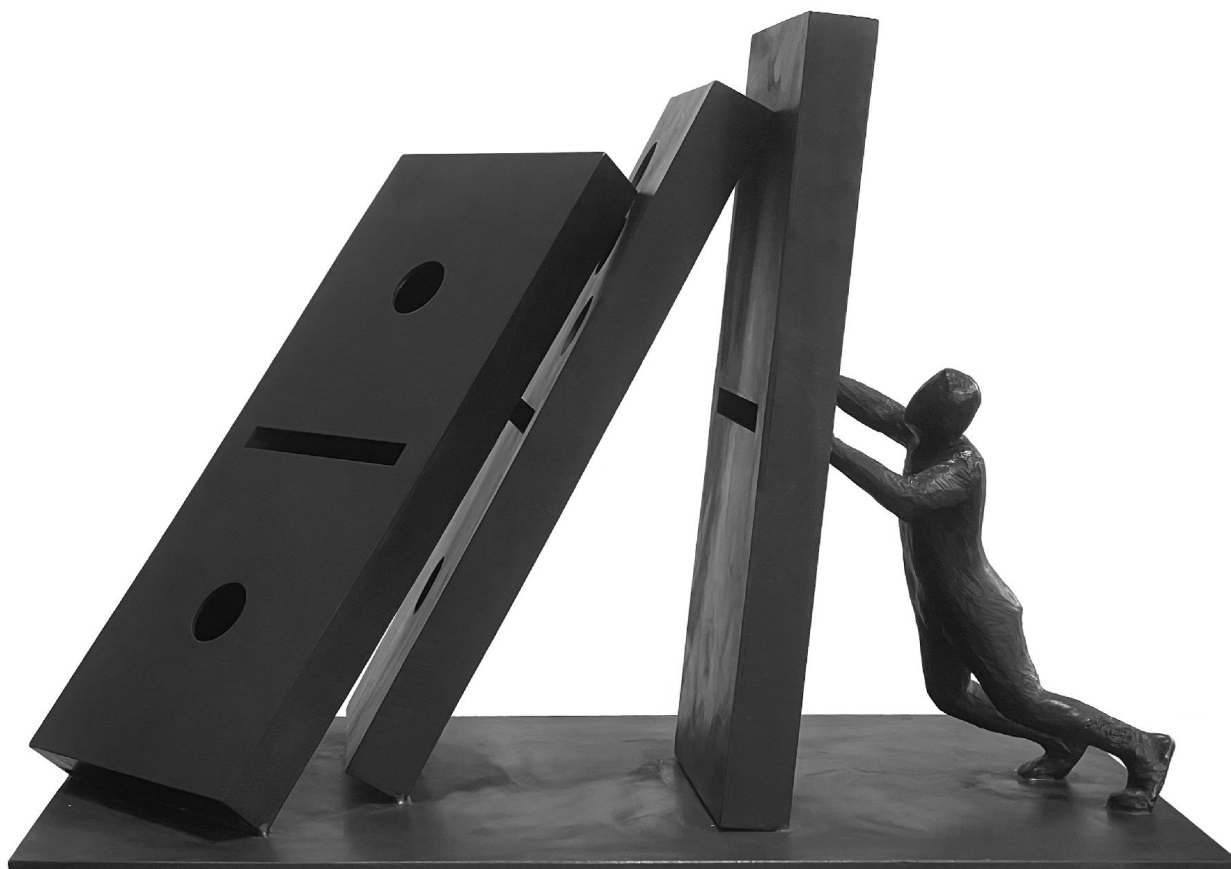

CAVALIER GALLERIES

NEW YORK | GREENWICH | NANTUCKET | PALM BEACH

Jim Rennert, *Domino Effect*, 2021
bronze and steel, 15 x 20 x 12 in. (38.1 x 50.8 x 30.5 cm)