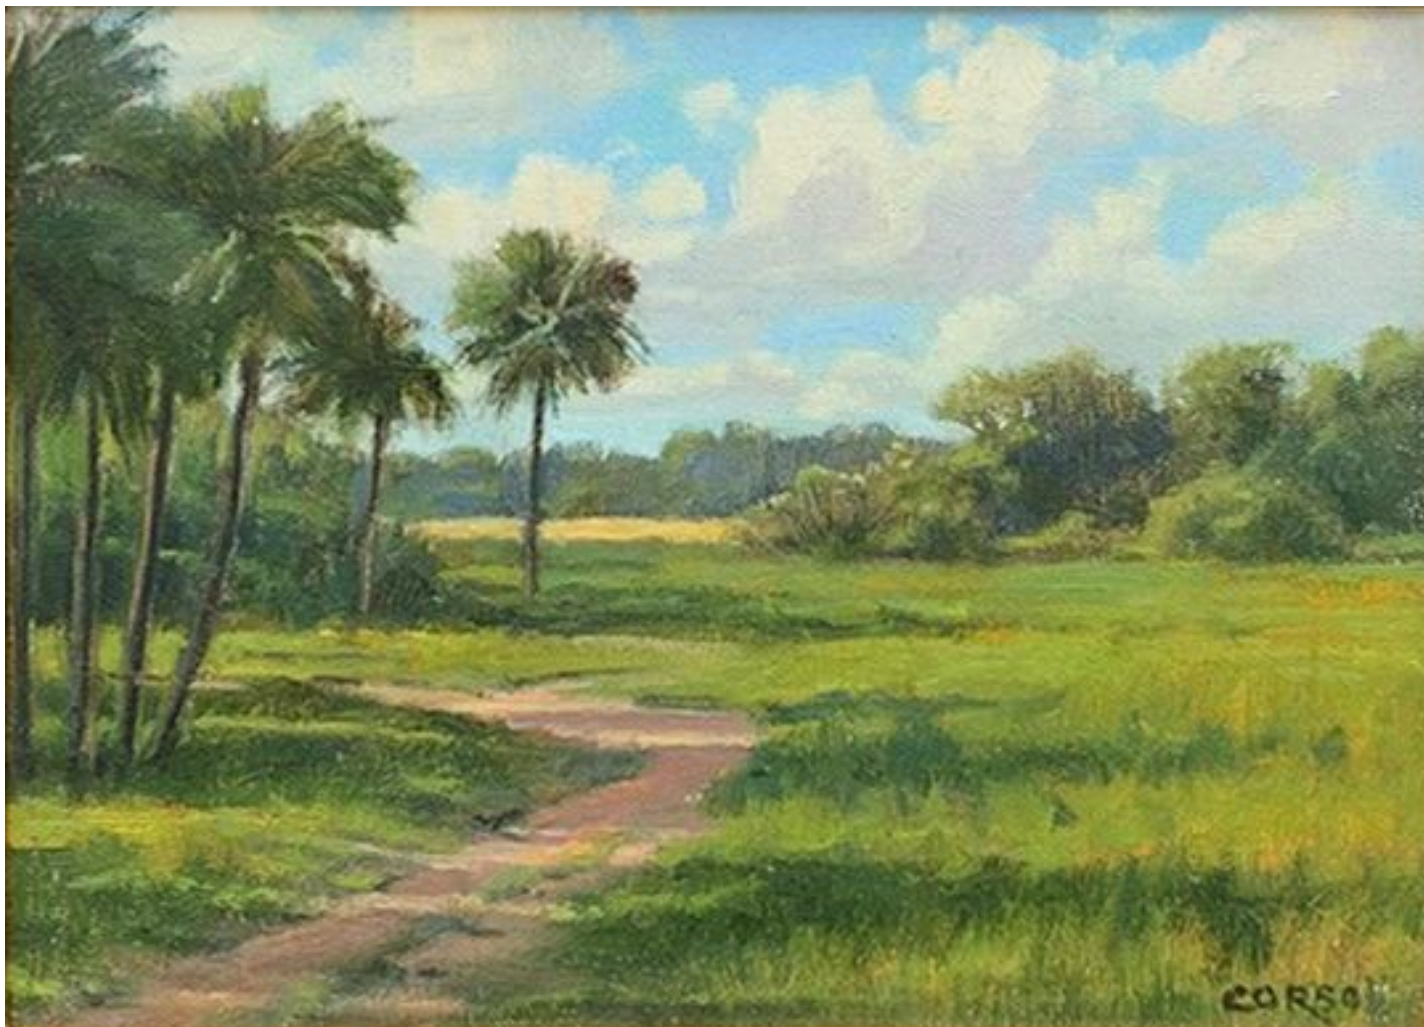

CAVALIER GALLERIES

NEW YORK | GREENWICH | NANTUCKET | PALM BEACH

Frank Corso, *Path to The Prairie*, 2020
oil on canvas, 8 x 10 in. (20.3 x 25.4 cm)
FC210104