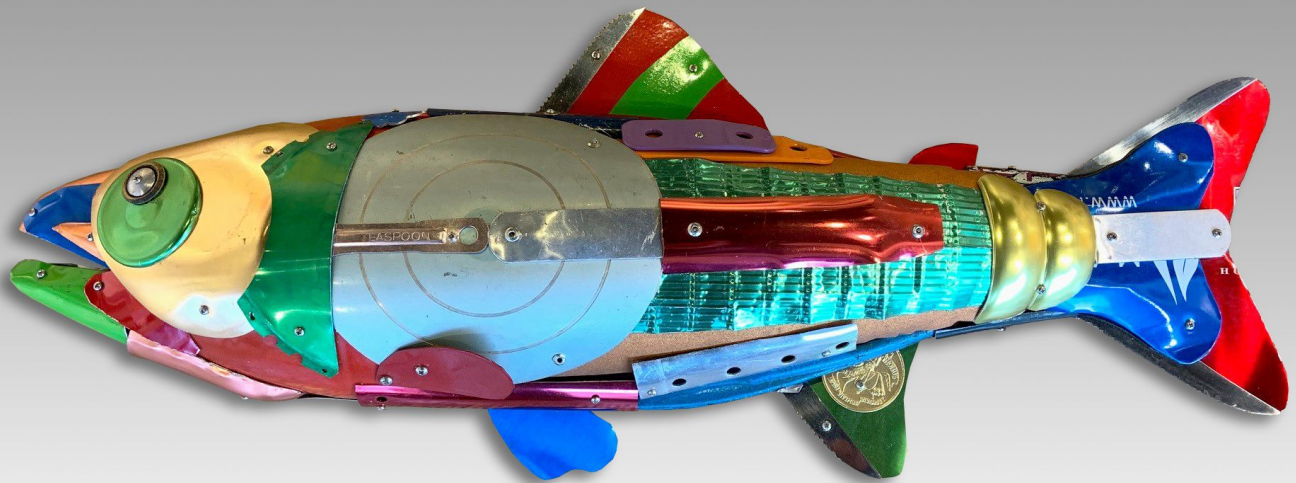

# CAVALIER GALLERIES

NEW YORK | GREENWICH | NANTUCKET | PALM BEACH

Leo Sewell, *Rainbow Trout*, 2020  
mixed media, 9 1/4 x 24 x 3 in. (23.5 x 61 x 7.6 cm)  
LS201012