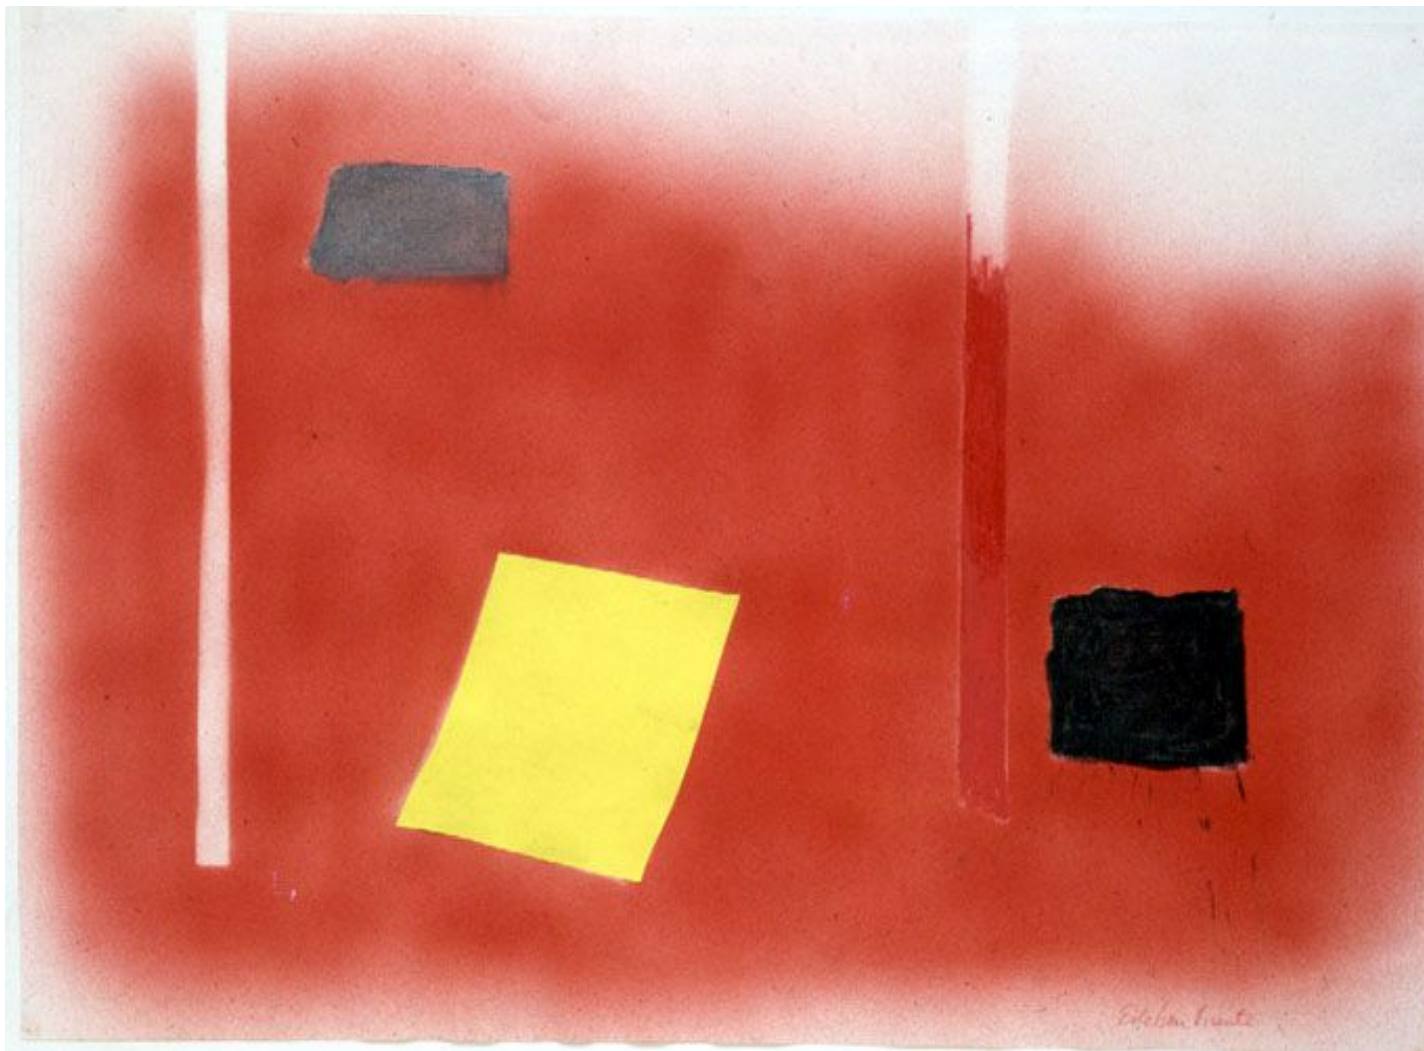

CAVALIER GALLERIES

NEW YORK | GREENWICH | NANTUCKET | PALM BEACH

Esteban Vicente, *Untitled*, 1975

collage with pastel and charcoal on paper, 22 x 30 in. (55.9 x 76.2 cm)

EV4421