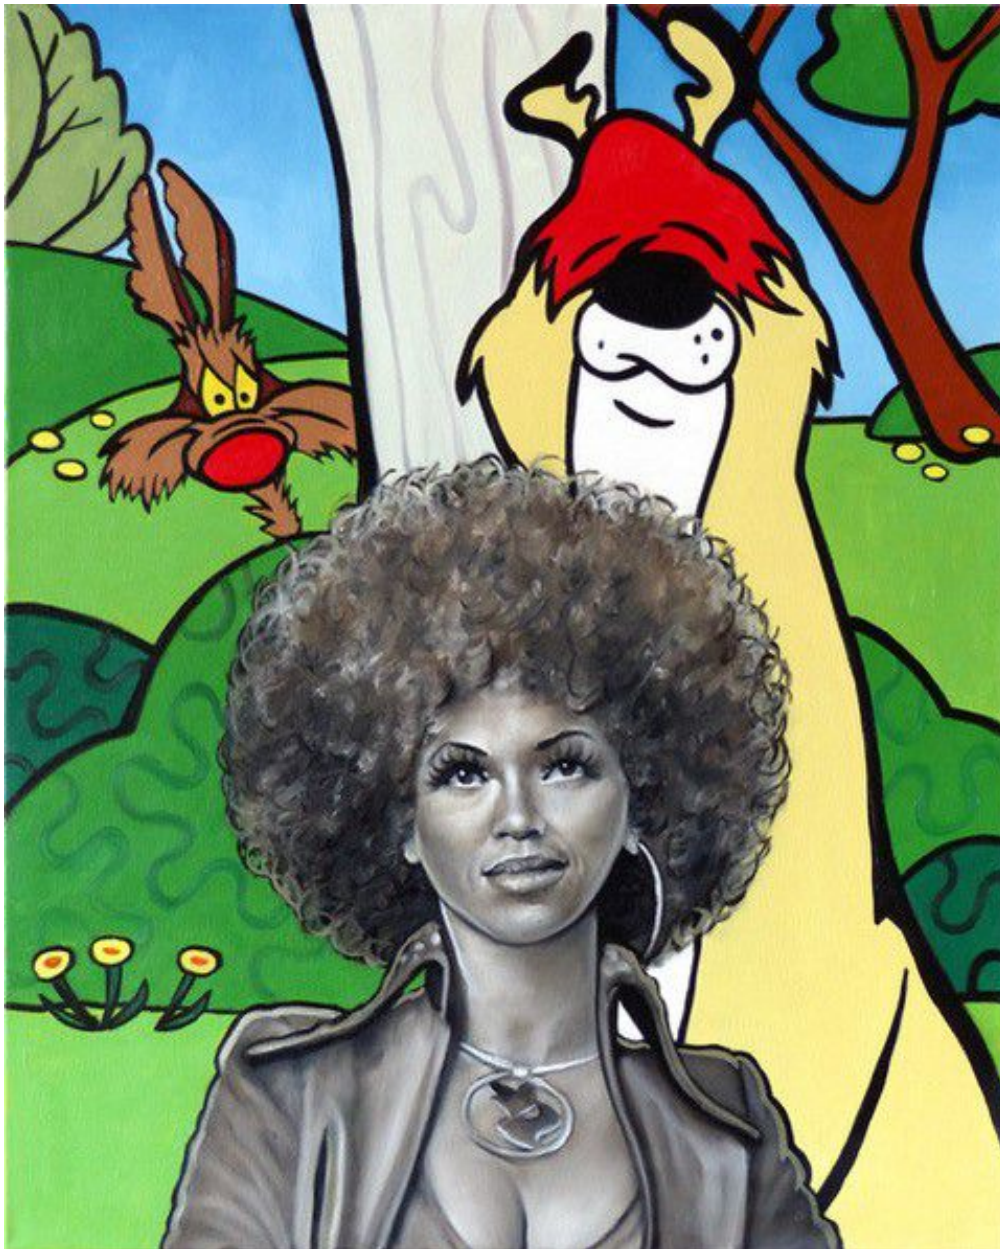

CAVALIER GALLERIES

NEW YORK | GREENWICH | NANTUCKET | PALM BEACH

William Nelson, *Someone to Watch Over Me*, 2020
oil on canvas, 30 x 24 in. (76.2 x 61 cm)
WN200607