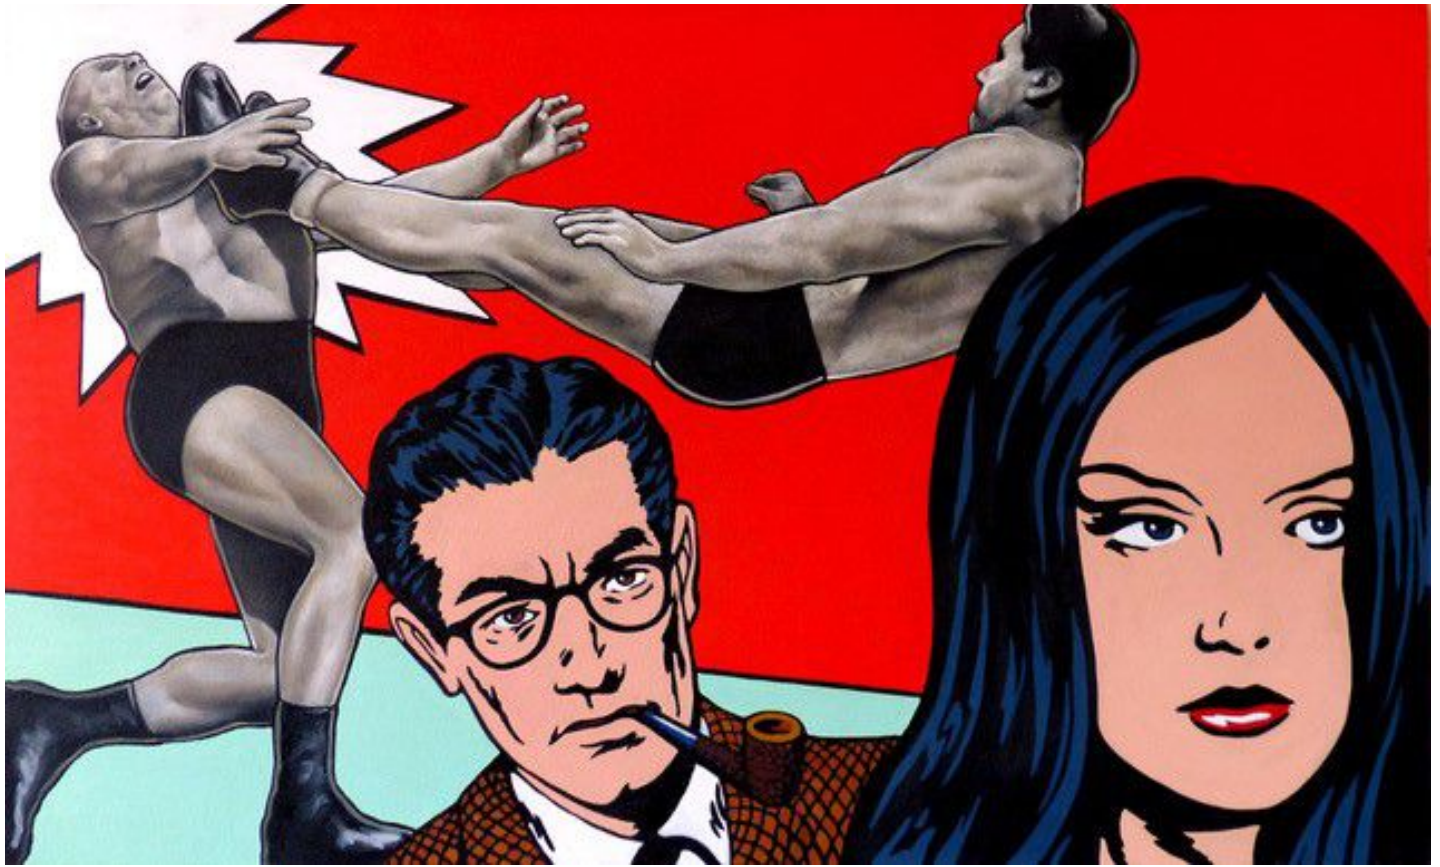

CAVALIER GALLERIES

NEWYORK | GREENWICH | NANTUCKET | PALM BEACH

William Nelson, *Really!?!*, 2020
oil on canvas, 36 x 60 in. (91.4 x 152.4 cm)
WN200608