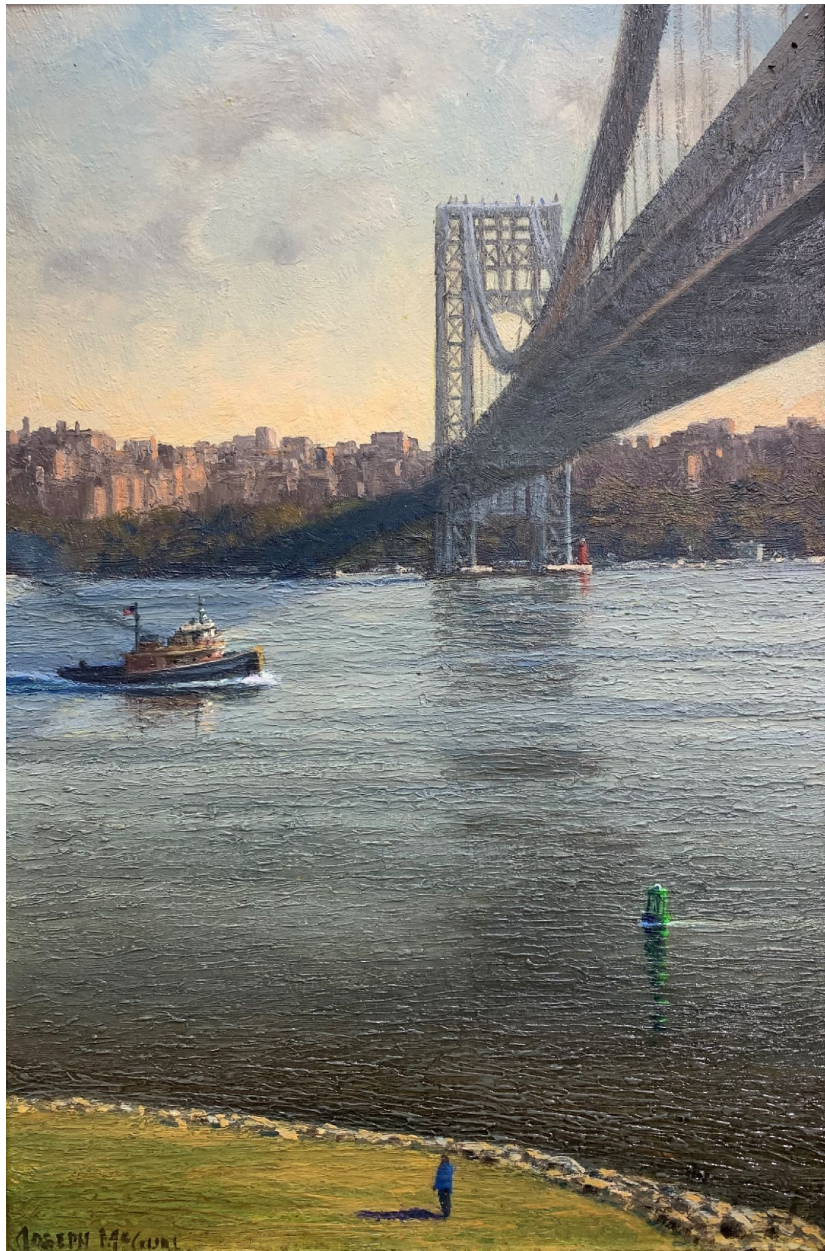

CAVALIER GALLERIES

NEW YORK | GREENWICH | NANTUCKET | PALM BEACH

Joseph McGurl, *Pathways*, 2020
oil on panel, 8 1/2 x 12 1/2 in. (21.6 x 31.8 cm)
JM200309