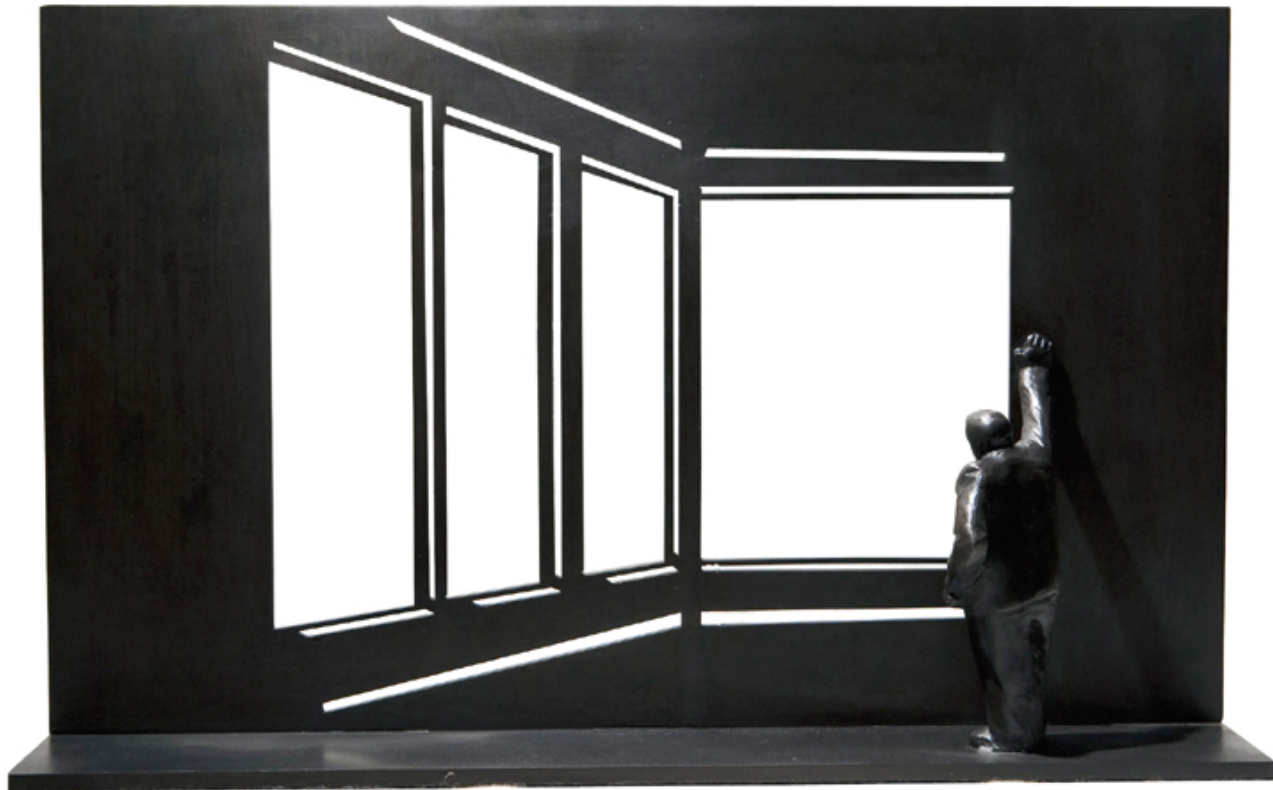

# CAVALIER GALLERIES

NEW YORK | GREENWICH | NANTUCKET | PALM BEACH

Jim Rennert, *Point of View*, AP  
bronze and steel, 11 1/4 x 18 1/4 x 4 1/4 in. (28.6 x 46.4 x 10.8 cm)