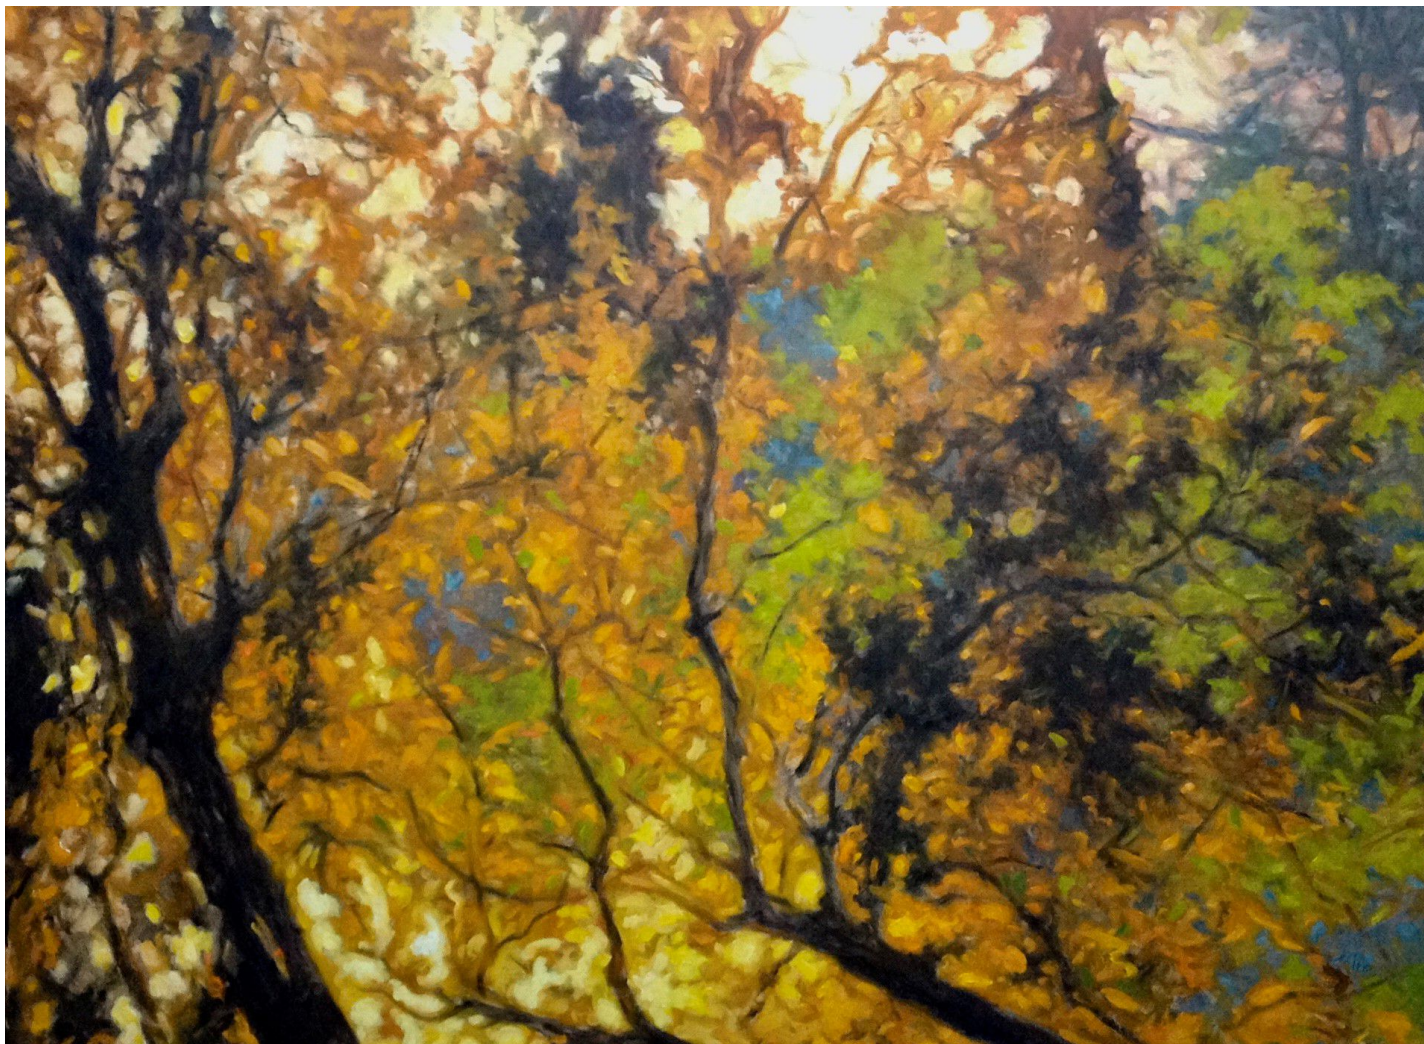

CAVALIER GALLERIES

NEW YORK | GREENWICH | NANTUCKET | PALM BEACH

David Peikon, *Morning, Homage to Grieg*, 2014
oil on linen, 36 x 48 in. (91.4 x 121.9 cm)
DP200133