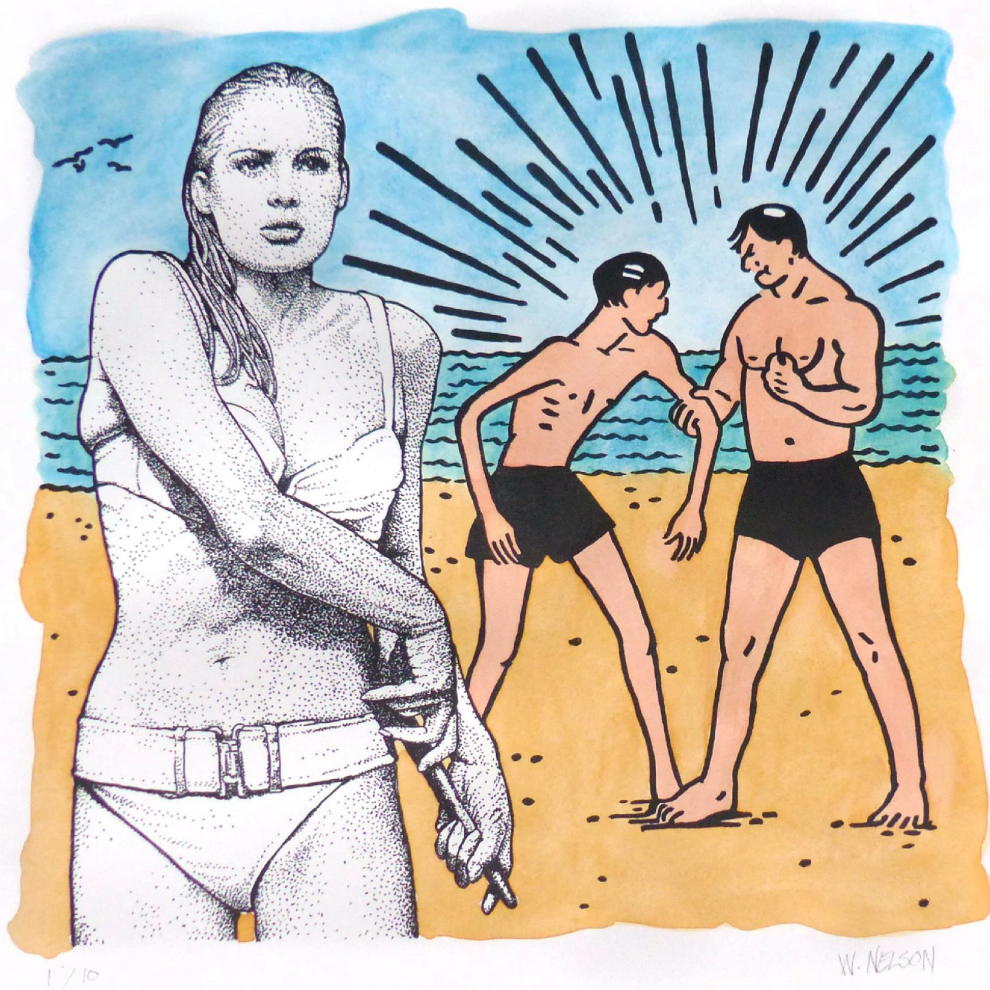

CAVALIER GALLERIES

NEW YORK | GREENWICH | NANTUCKET | PALM BEACH

William Nelson, *Ursula and the Bully*, 2019
lithograph with watercolor, 22 1/2 x 22 1/4 in. (57.1 x 56.5 cm)