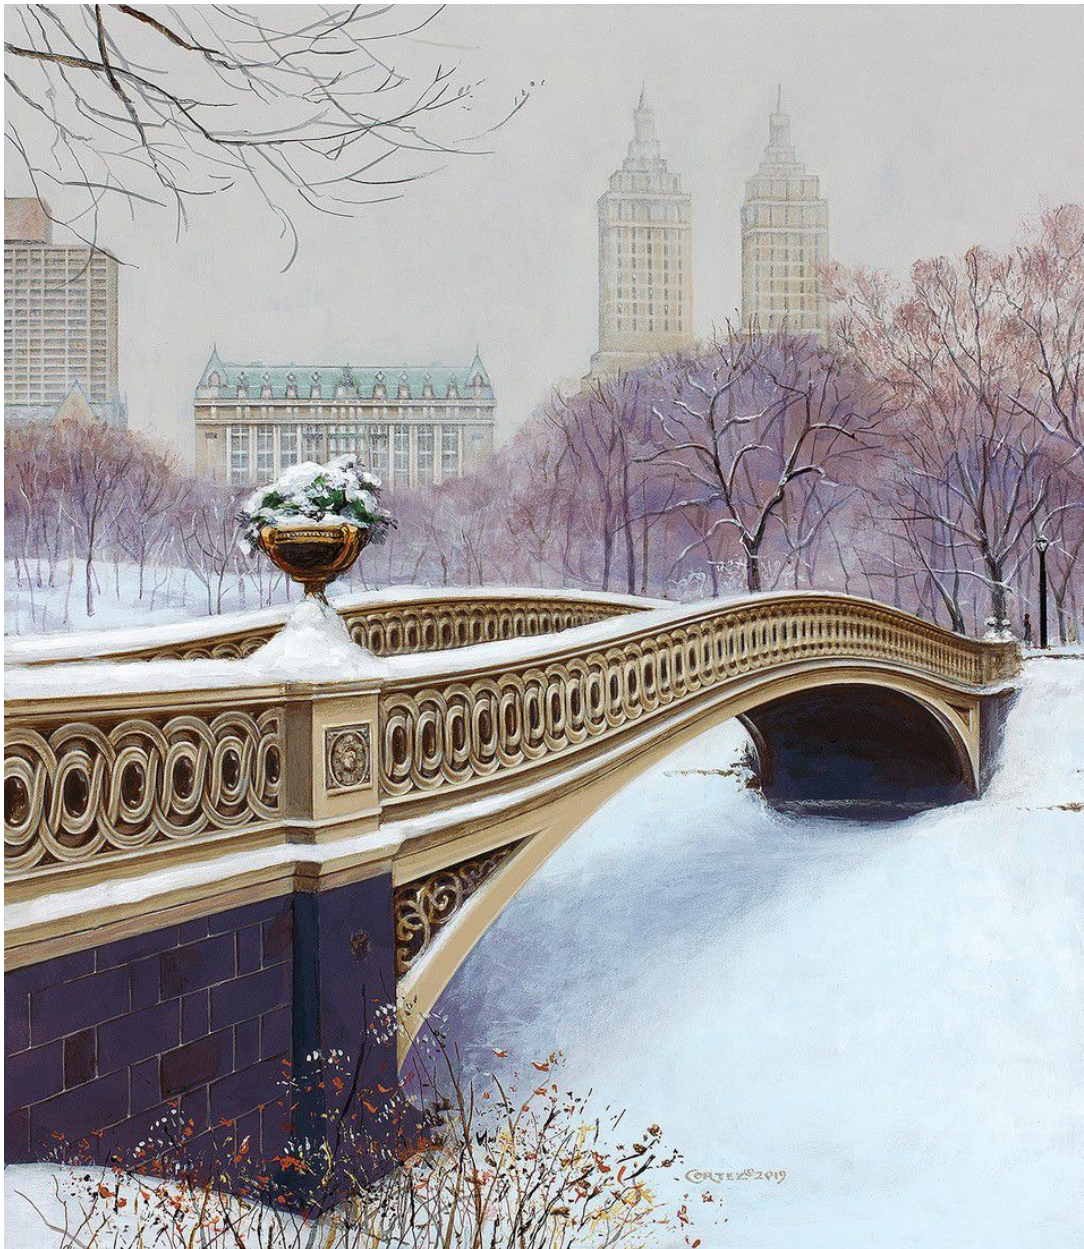

CAVALIER GALLERIES

NEW YORK | GREENWICH | NANTUCKET | PALM BEACH

Jenness Cortez, *The Bow Bridge in Winter*, 2019
acrylic on mahogany panel, 15 x 13 in. (38.1 x 33 cm)
JC191107