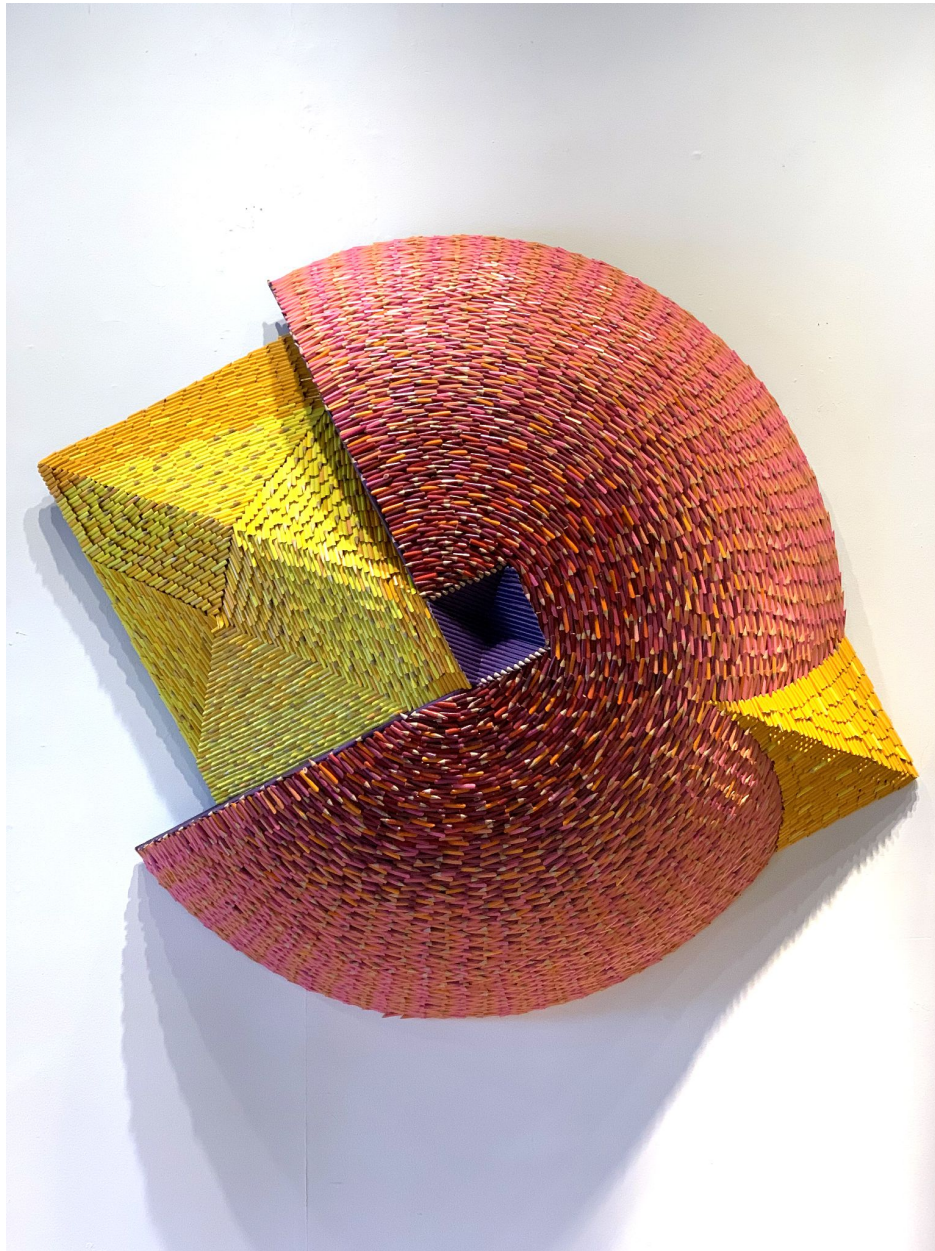

CAVALIER GALLERIES

CAVALIER GALLERY NEW YORK

CAVALIER EBANKS GALLERIES GREENWICH & NANTUCKET

ADELSON CAVALIER GALLERIES PALM BEACH

Federico Uribe, *Piramide (Pyramid)*, 2013
Colored Pencils, 48 x 48 x 12 in. (121.9 x 121.9 x 30.5 cm)
FU190907