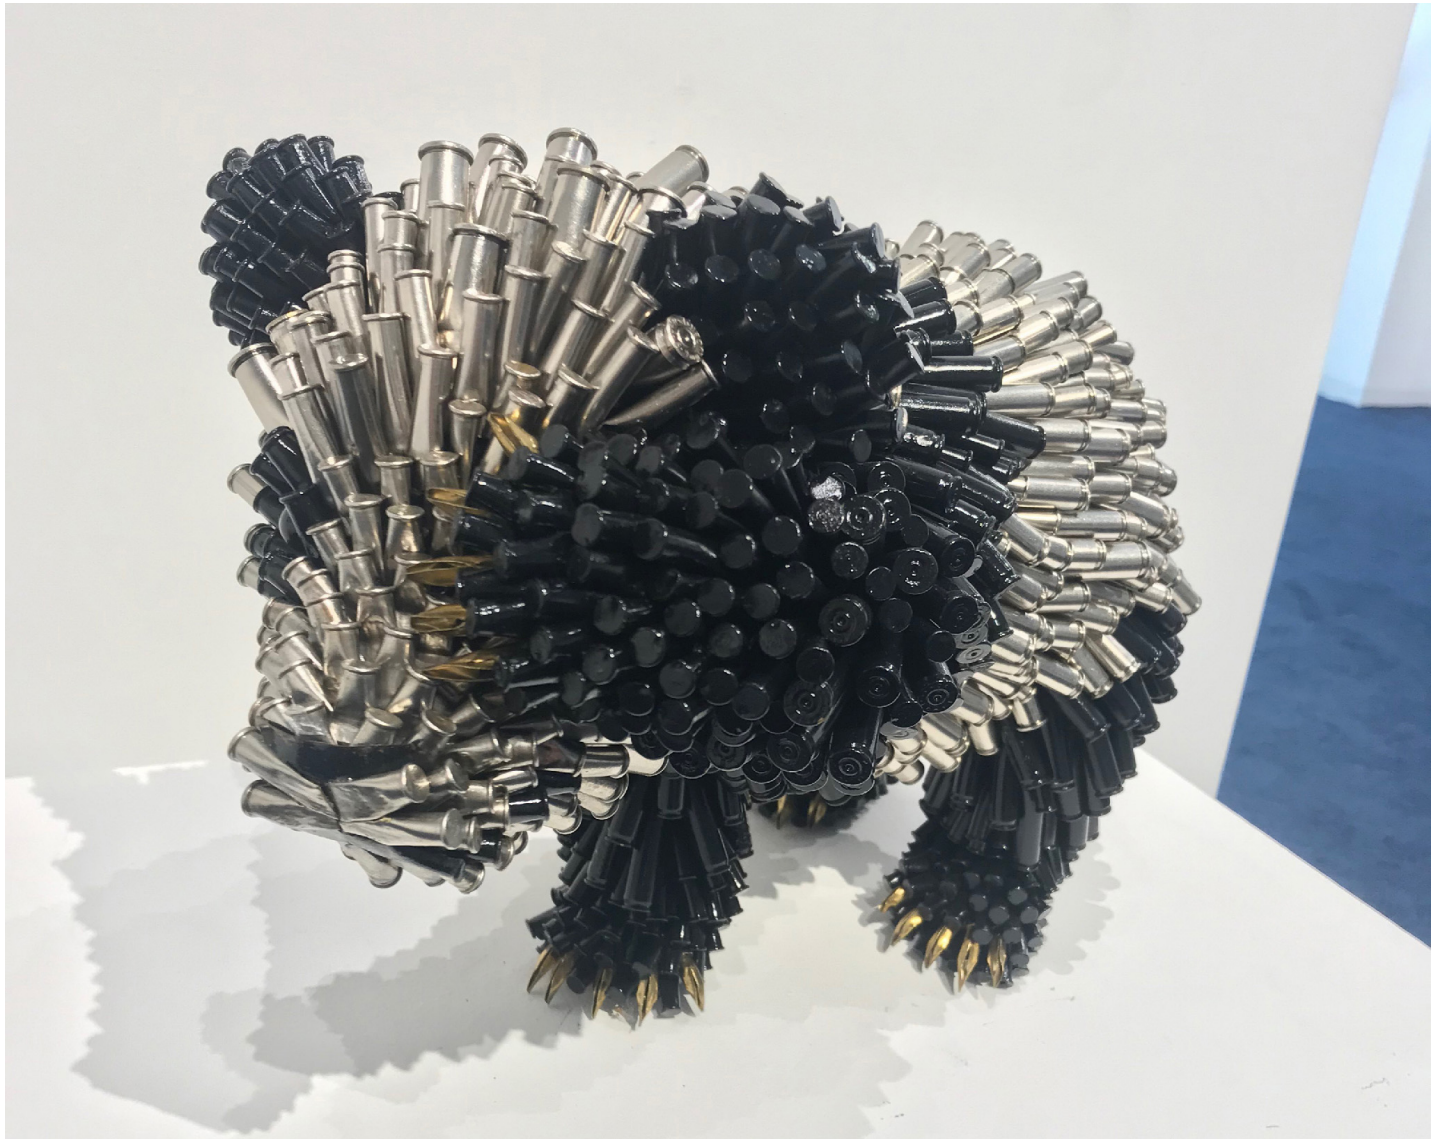

# CAVALIER GALLERIES

CAVALIER GALLERY NEW YORK

CAVALIER EBANKS GALLERIES GREENWICH & NANTUCKET

ADELSON CAVALIER GALLERIES PALM BEACH

Federico Uribe, *Baby Panda (Bashful, Standing)*, 2019

Bullet Shells, 10 x 17 x 7 in. (25.4 x 43.2 x 17.8 cm)

FU190415