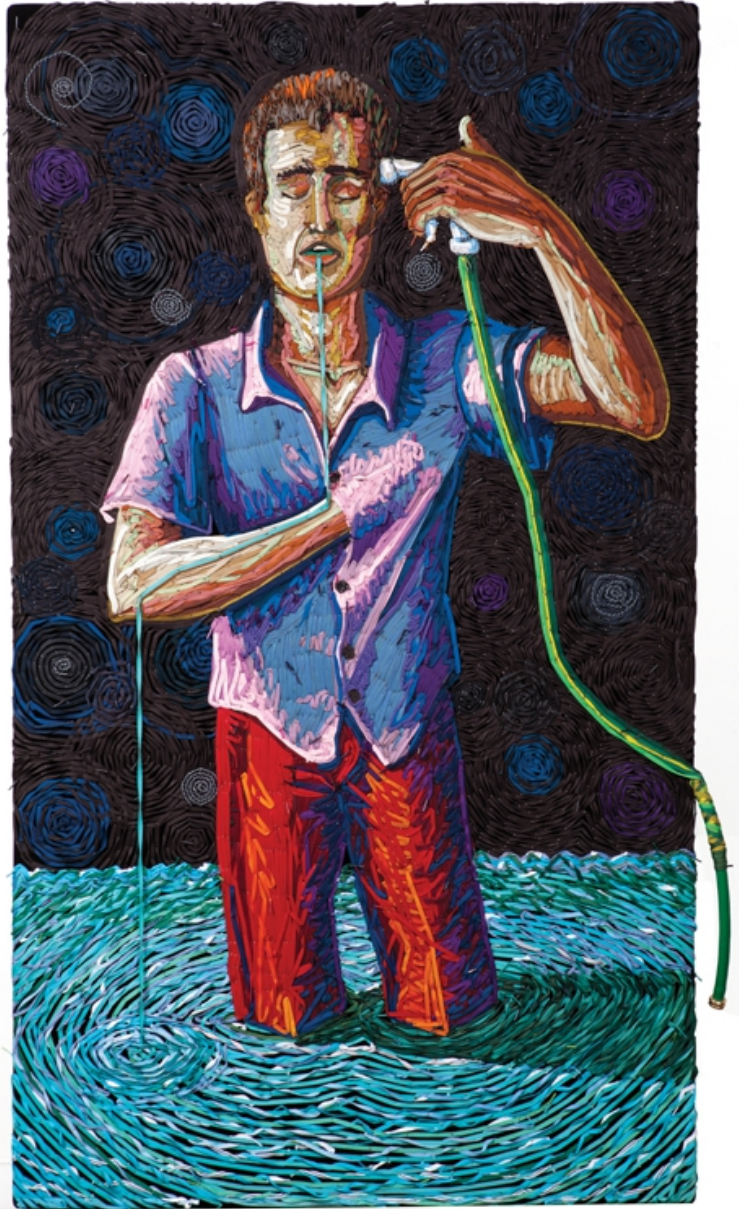

CAVALIER GALLERIES

CAVALIER GALLERY NEW YORK

CAVALIER EBANKS GALLERIES GREENWICH & NANTUCKET

ADELSON CAVALIER GALLERIES PALM BEACH

Federico Uribe, *Brain Wash*, 2008
Shoelaces and pins, 84 x 48 in. (213.4 x 121.9 cm)
AGB0468