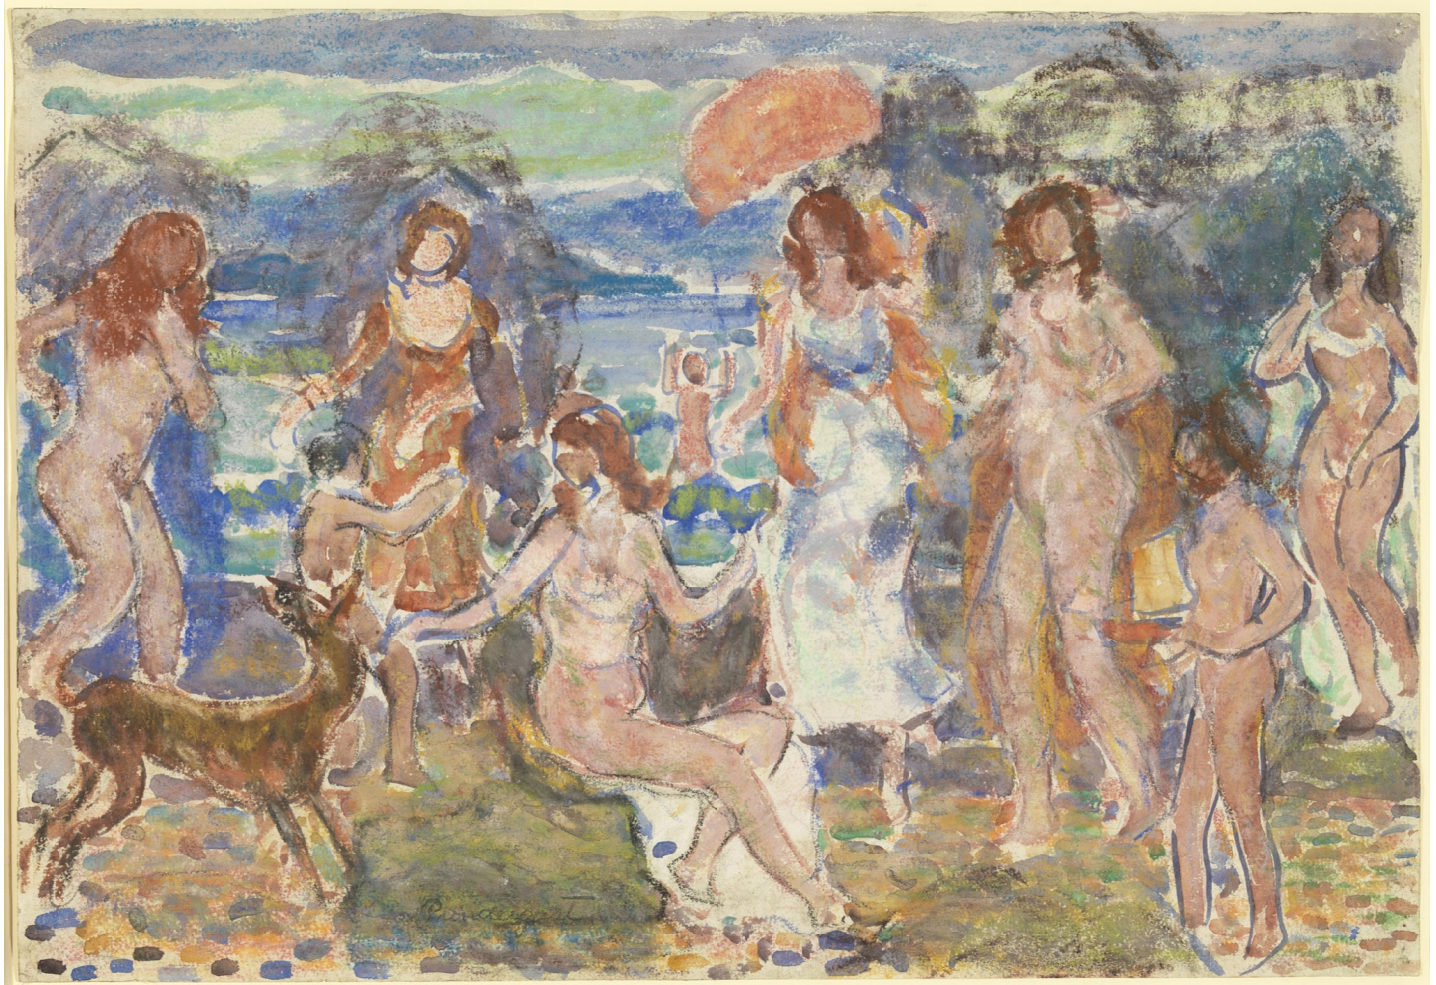

CAVALIER GALLERIES

CAVALIER GALLERY NEW YORK

CAVALIER EBANKS GALLERIES GREENWICH & NANTUCKET

ADELSON CAVALIER GALLERIES PALM BEACH

Maurice Prendergast, *Distance Hills, Maine*, c. 1912-15

watercolor, pastel and pencil on paper, 13 3/4 x 19 7/8 in. (34.9 x 50.5 cm)

MP190401