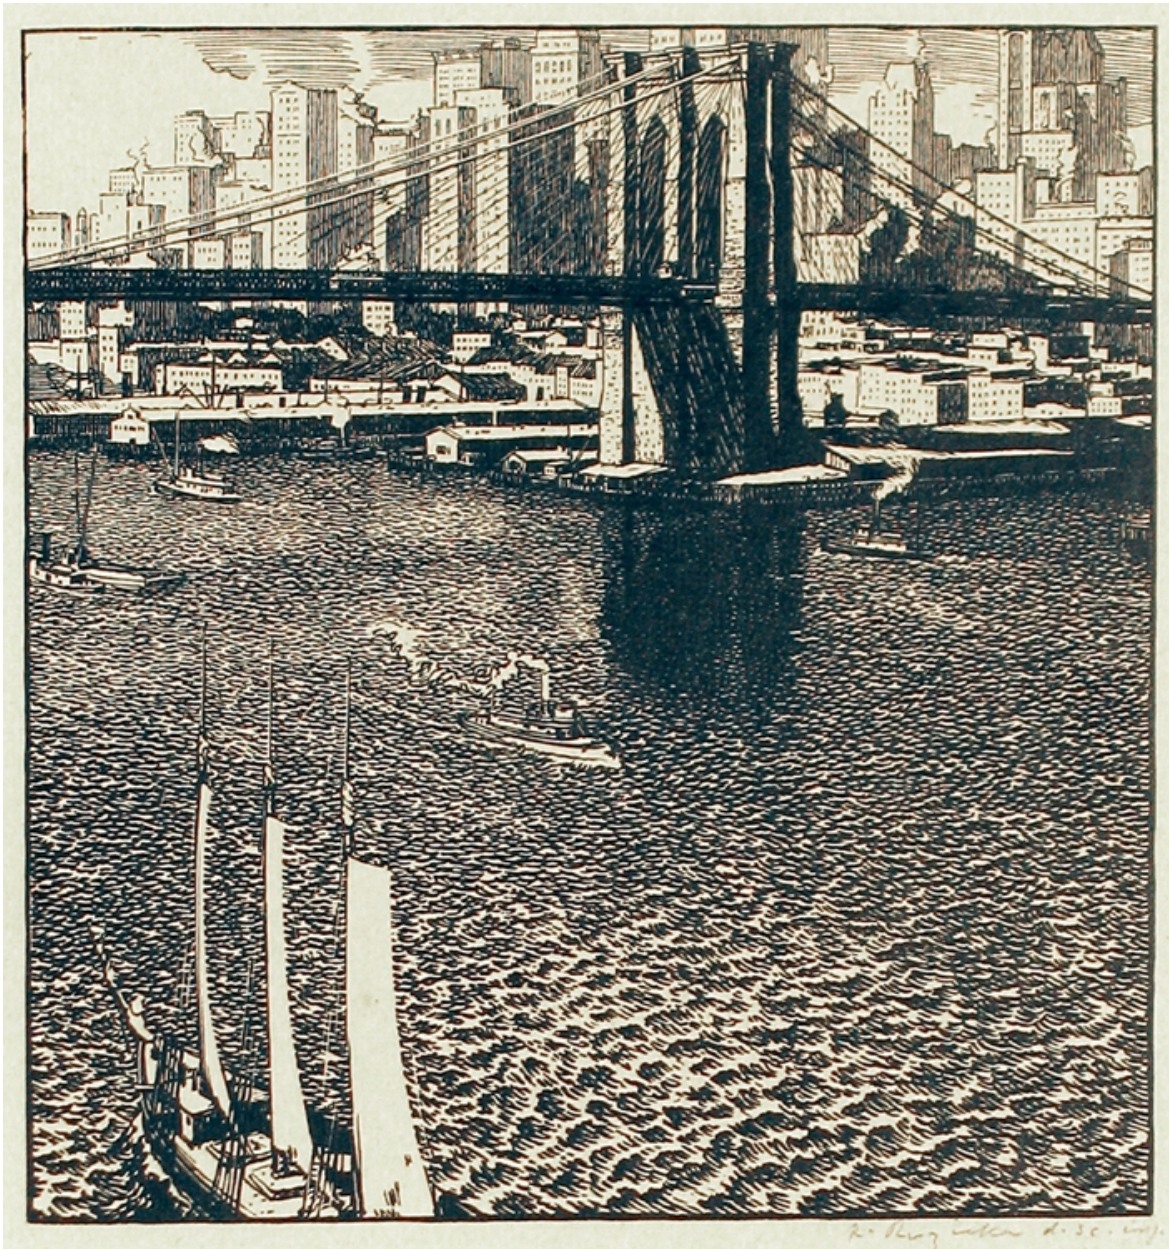

CAVALIER GALLERIES

CAVALIER GALLERY NEW YORK

CAVALIER EBANKS GALLERIES GREENWICH & NANTUCKET

ADELSON CAVALIER GALLERIES PALM BEACH

Rudolph Ruzicka, *The Brooklyn Bridge*, c. 1915
Wood engraving, 7 3/8 x 7 in. (18.7 x 17.8 cm)
RR190101