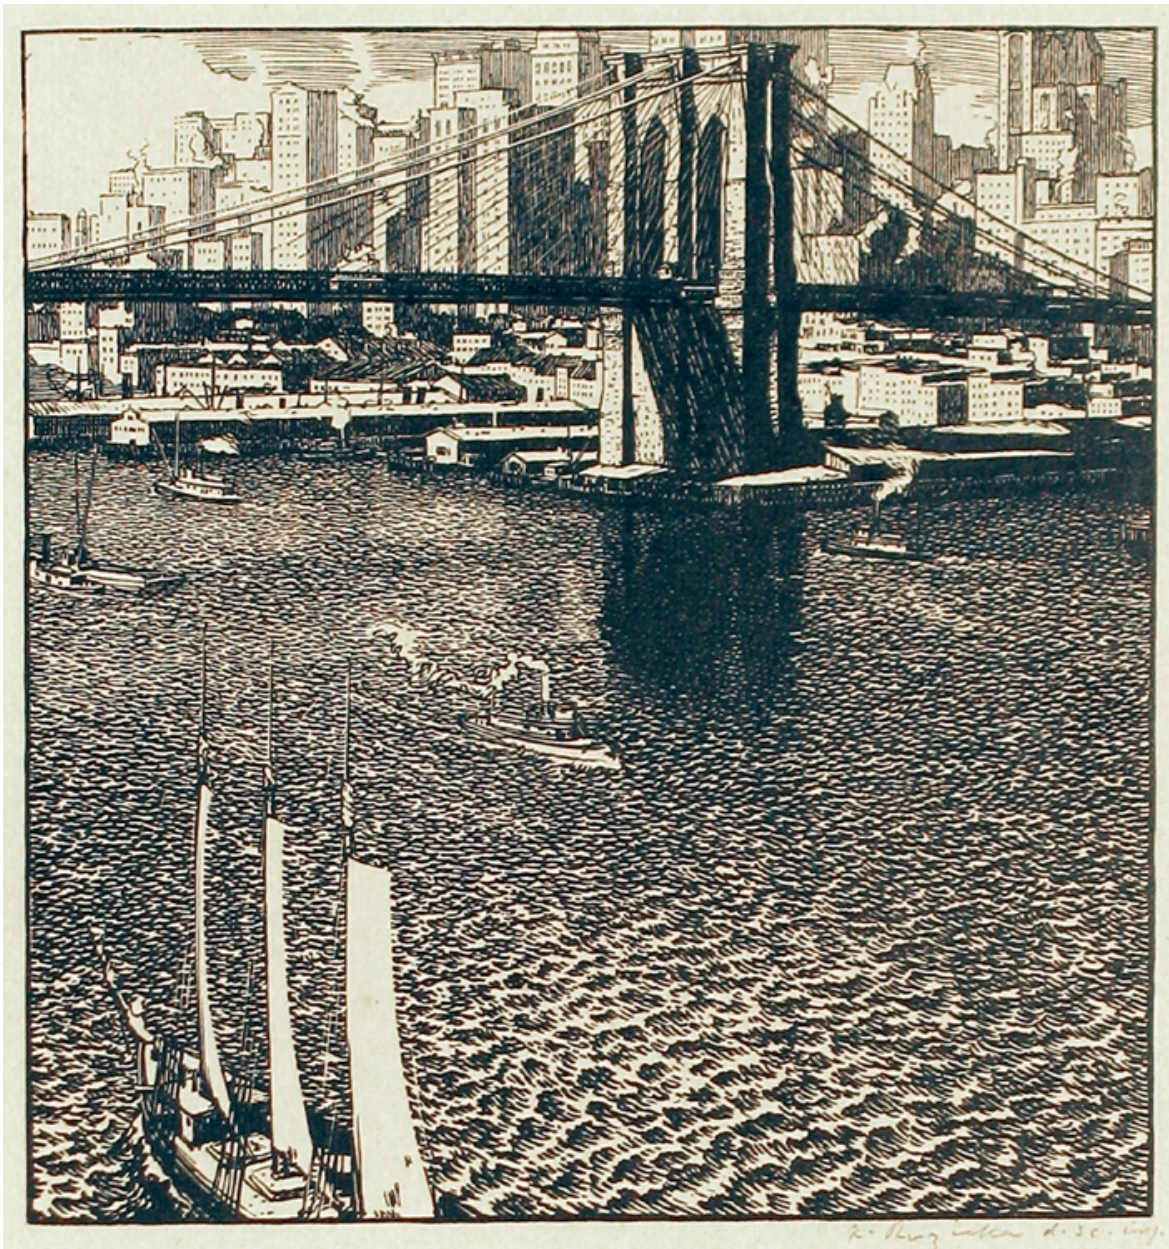

CAVALIER GALLERIES

NEW YORK | GREENWICH | NANTUCKET | PALM BEACH

Rudolph Ruzicka, *The Brooklyn Bridge*, c. 1915
Wood engraving, 7 3/8 x 7 in. (18.7 x 17.8 cm)
RR190101