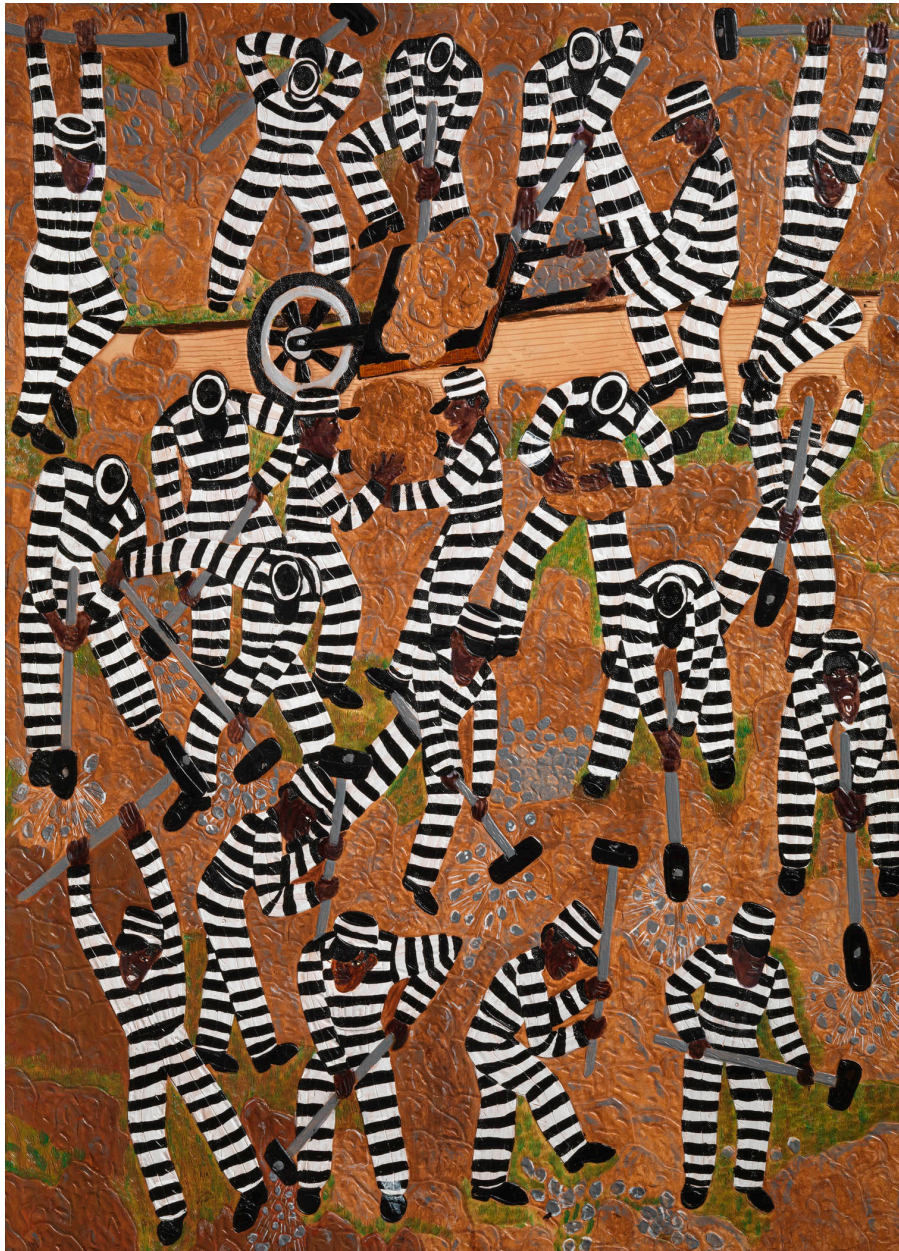

CAVALIER GALLERIES

CAVALIER GALLERY NEW YORK

CAVALIER EBANKS GALLERIES GREENWICH & NANTUCKET

ADELSON CAVALIER GALLERIES PALM BEACH

Winfred Rembert, *Cracking Rocks*, 2011

Dye on carved and tooled leather, 28 1/2 x 39 1/2 in. (72.4 x 100.3 cm)

WR190218