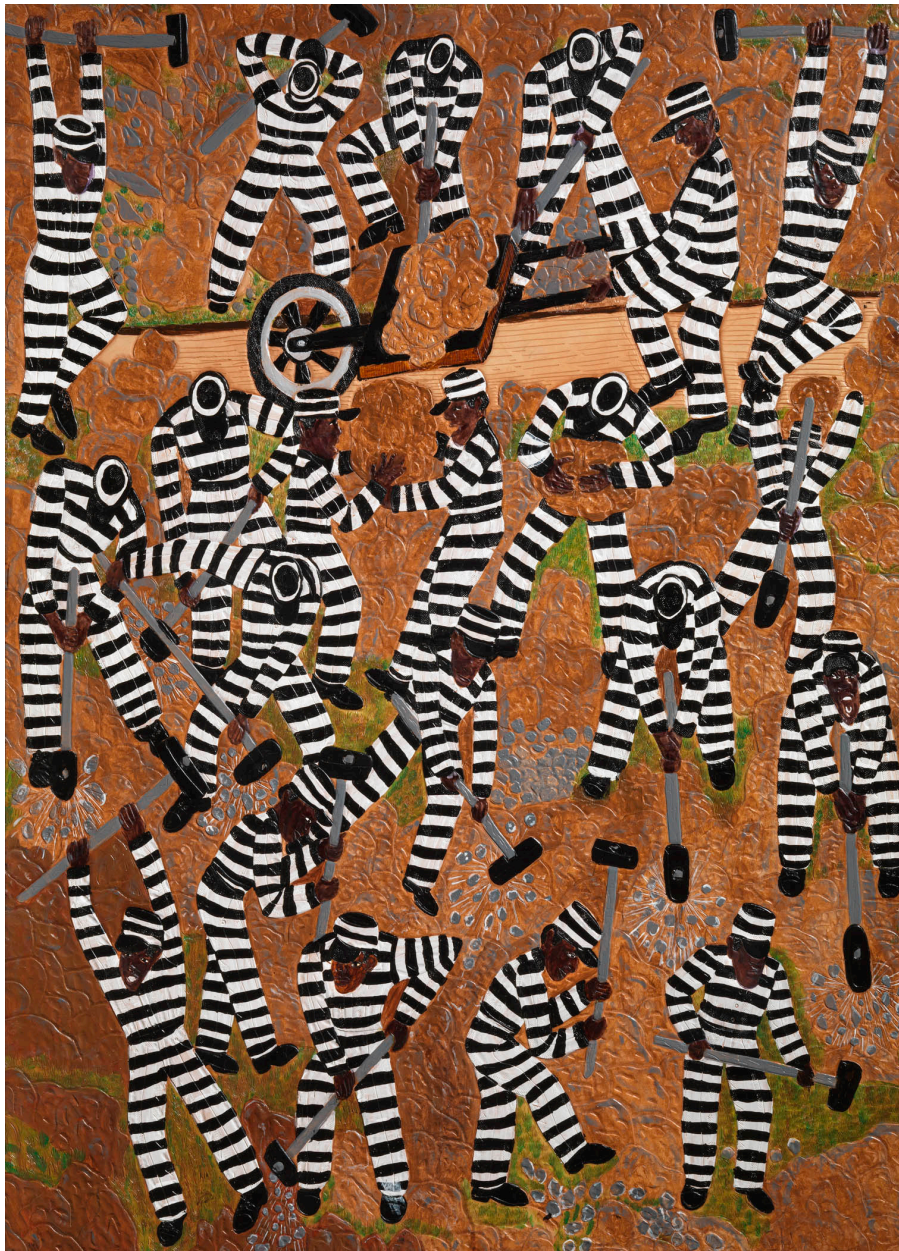

# CAVALIER GALLERIES

NEW YORK | GREENWICH | NANTUCKET | PALM BEACH

Winfred Rembert, *Cracking Rocks*, 2011  
Dye on carved and tooled leather, 28 1/2 x 39 1/2 in. (72.4 x 100.3 cm)  
WR190218