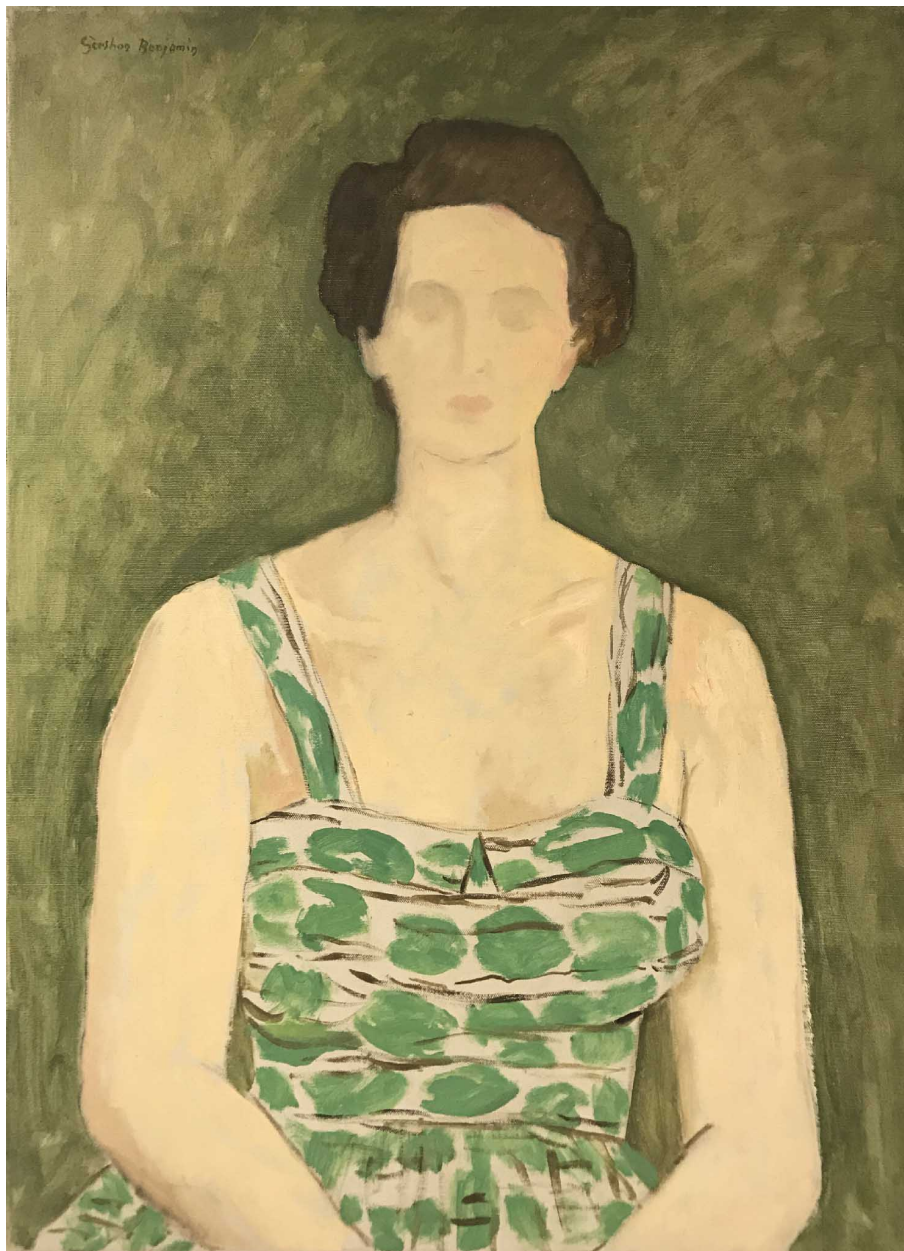

# CAVALIER GALLERIES

NEW YORK | GREENWICH | NANTUCKET | PALM BEACH

Gershon Benjamin, *A Lady in a Green Sundress*, c. 1940  
oil on canvas, 30 x 22 in. (76.2 x 55.9 cm)  
GB1803031