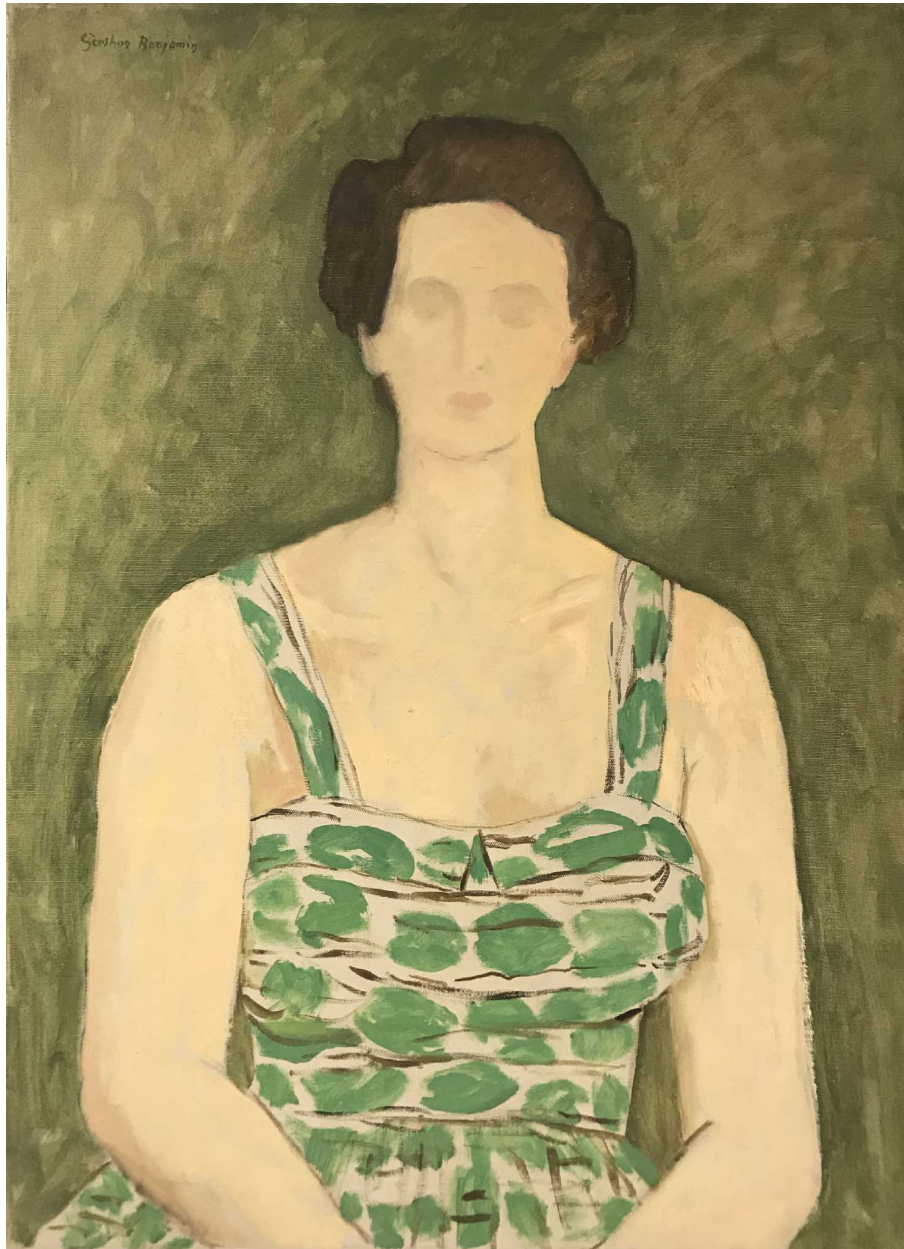

CAVALIER GALLERIES

CAVALIER GALLERY NEW YORK

CAVALIER EBANKS GALLERIES GREENWICH & NANTUCKET

ADELSON CAVALIER GALLERIES PALM BEACH

Gershon Benjamin, *A Lady in a Green Sundress*, c. 1940
oil on canvas, 30 x 22 in. (76.2 x 55.9 cm)
GB1803031