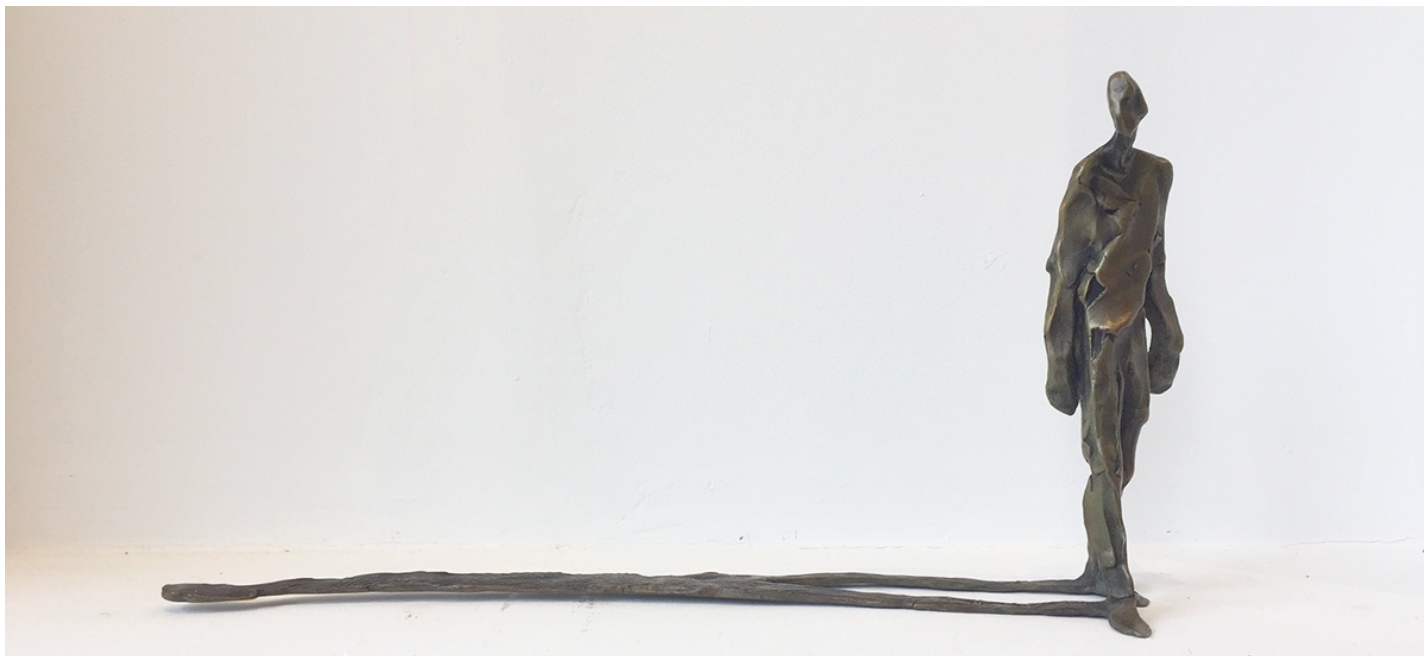

CAVALIER GALLERIES

NEW YORK | GREENWICH | NANTUCKET | PALM BEACH

Jane DeDecker, *End of the Day, Ed. 7/31*, 2018

bronze, 9 x 17 x 3 in. (22.9 x 43.2 x 7.6 cm)

JD181210