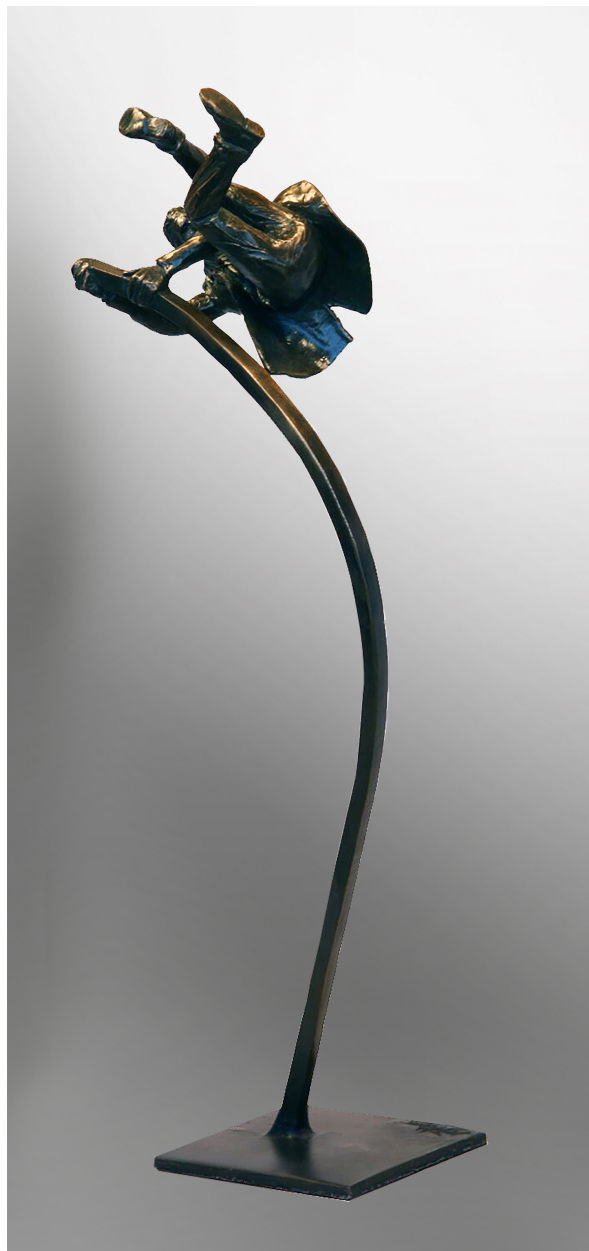

CAVALIER GALLERIES

NEW YORK | GREENWICH | NANTUCKET | PALM BEACH

Jim Rennert, *Leverage*, Edition of 45, 2008
bronze and steel, 24 x 6 x 6 in. (61 x 15.2 x
15.2 cm)
JR101007