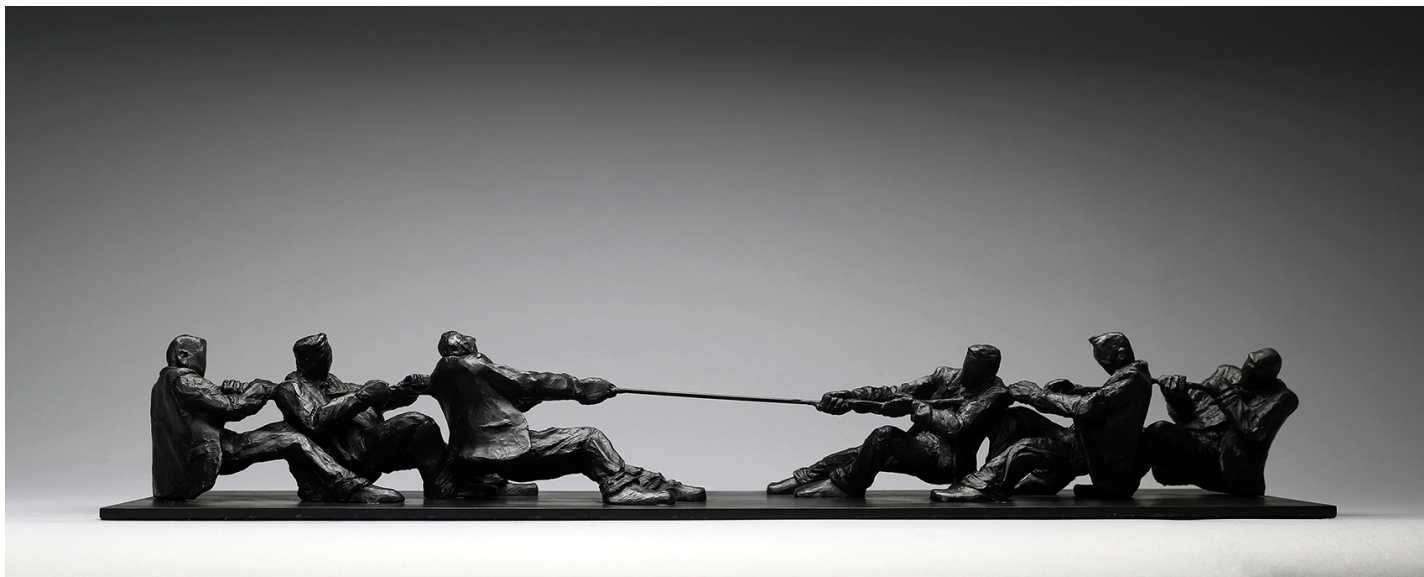

CAVALIER GALLERIES

NEW YORK | GREENWICH | NANTUCKET | PALM BEACH

Jim Rennert, *Business As Usual*, Edition of 45, 2004
bronze and steel, 6 x 30 x 12 in. (15.2 x 76.2 x 30.5 cm)