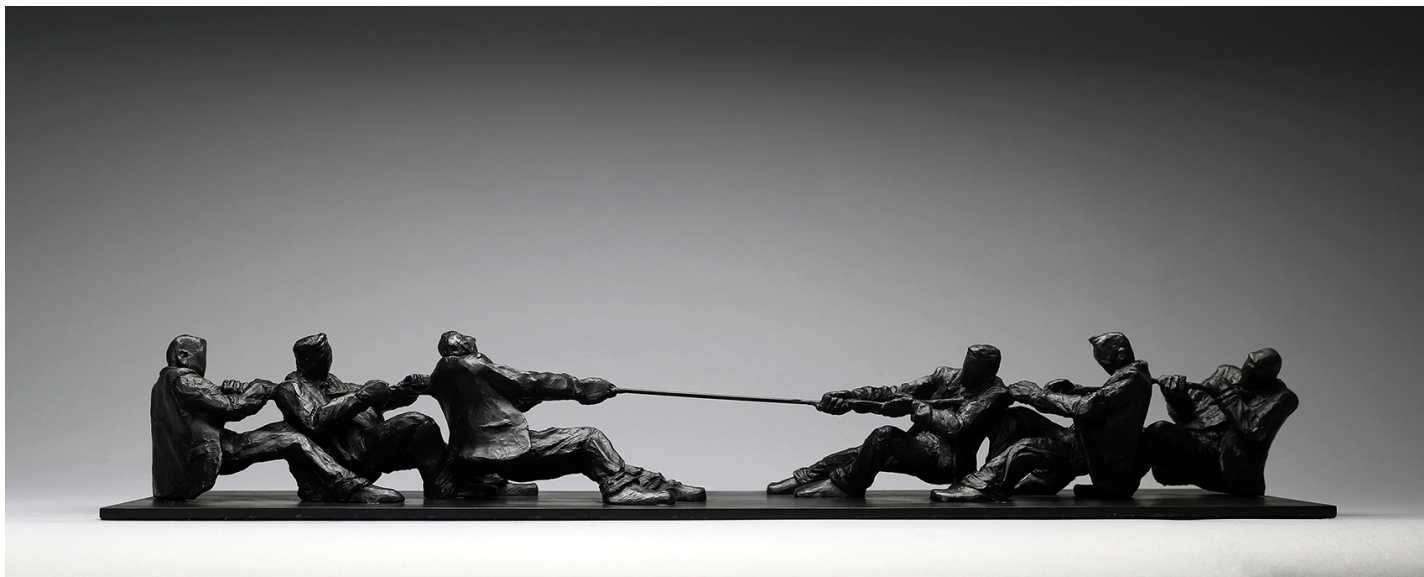

CAVALIER GALLERIES

NEWYORK | GREENWICH | NANTUCKET | PALM BEACH

Jim Rennert, *Business As Usual*, Edition of 45, 2004
bronze and steel, 6 x 30 x 12 in. (15.2 x 76.2 x 30.5 cm)