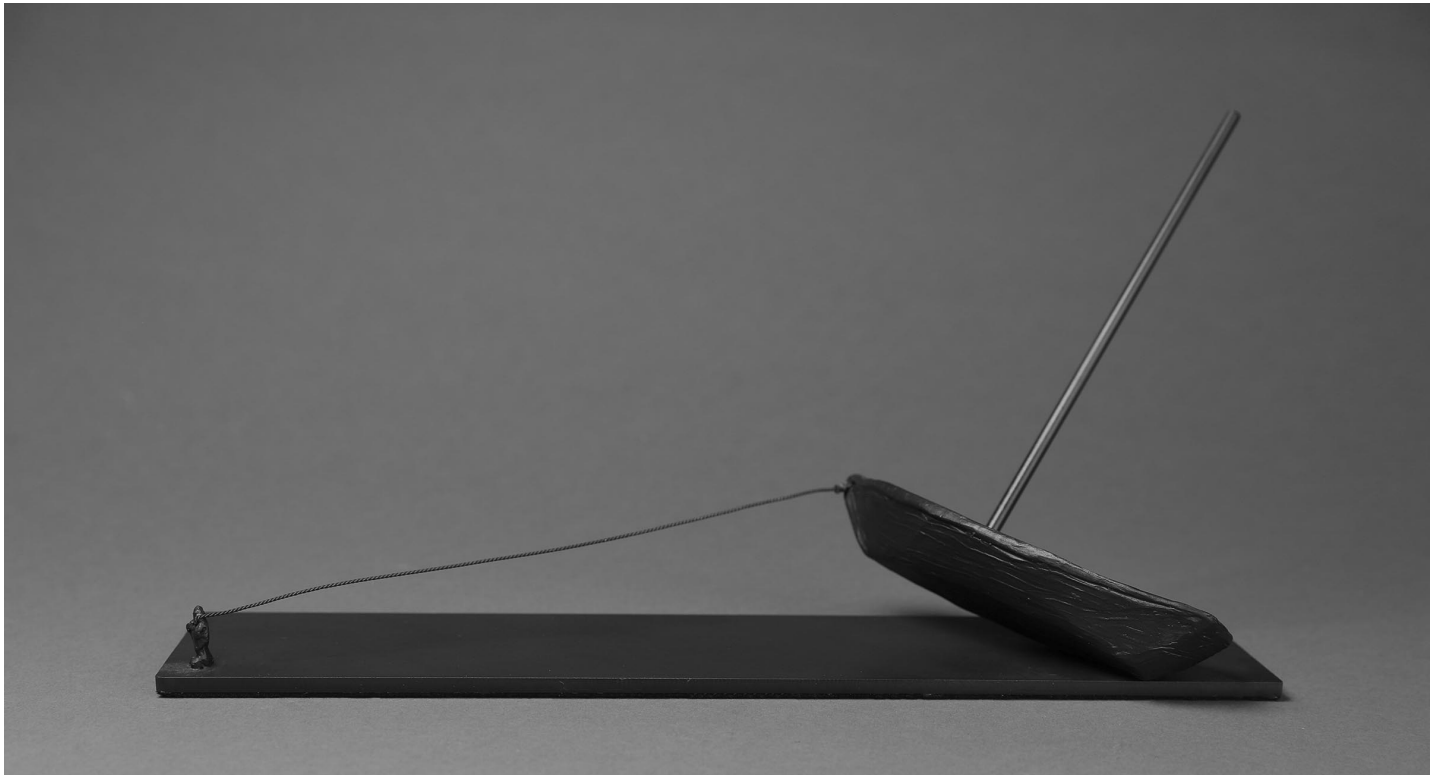

CAVALIER GALLERIES

CAVALIER GALLERY NEW YORK

CAVALIER EBANKS GALLERIES GREENWICH & NANTUCKET

ADELSON CAVALIER GALLERIES PALM BEACH

Jim Rennert, *Making Headway*, maquette, Edition of 9, 2013
bronze and steel, 8 x 3 1/2 x 17 in. (20.3 x 8.9 x 43.2 cm)