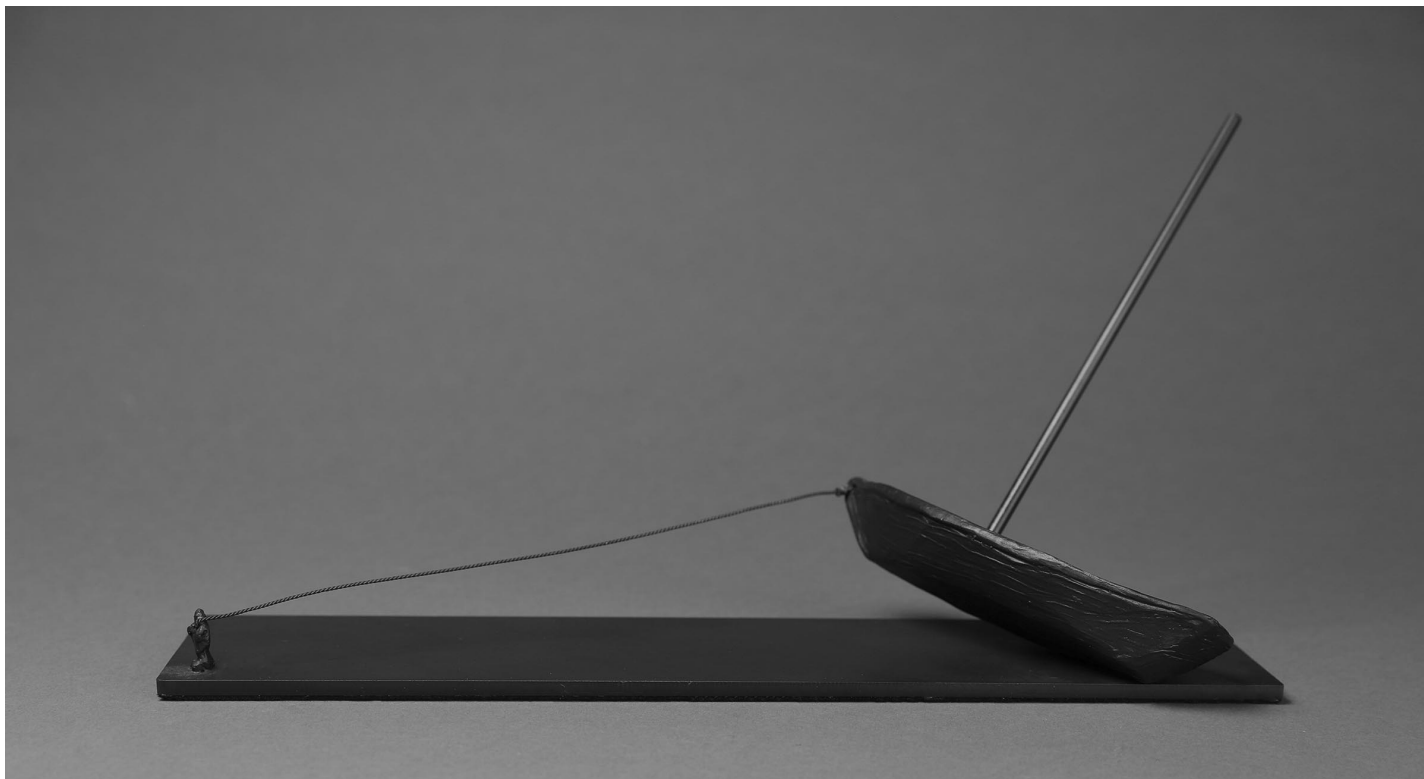

# CAVALIER GALLERIES

NEW YORK | GREENWICH | NANTUCKET | PALM BEACH

Jim Rennert, *Making Headway*, maquette, *Edition of 9*, 2013  
bronze and steel, 8 x 3 1/2 x 17 in. (20.3 x 8.9 x 43.2 cm)