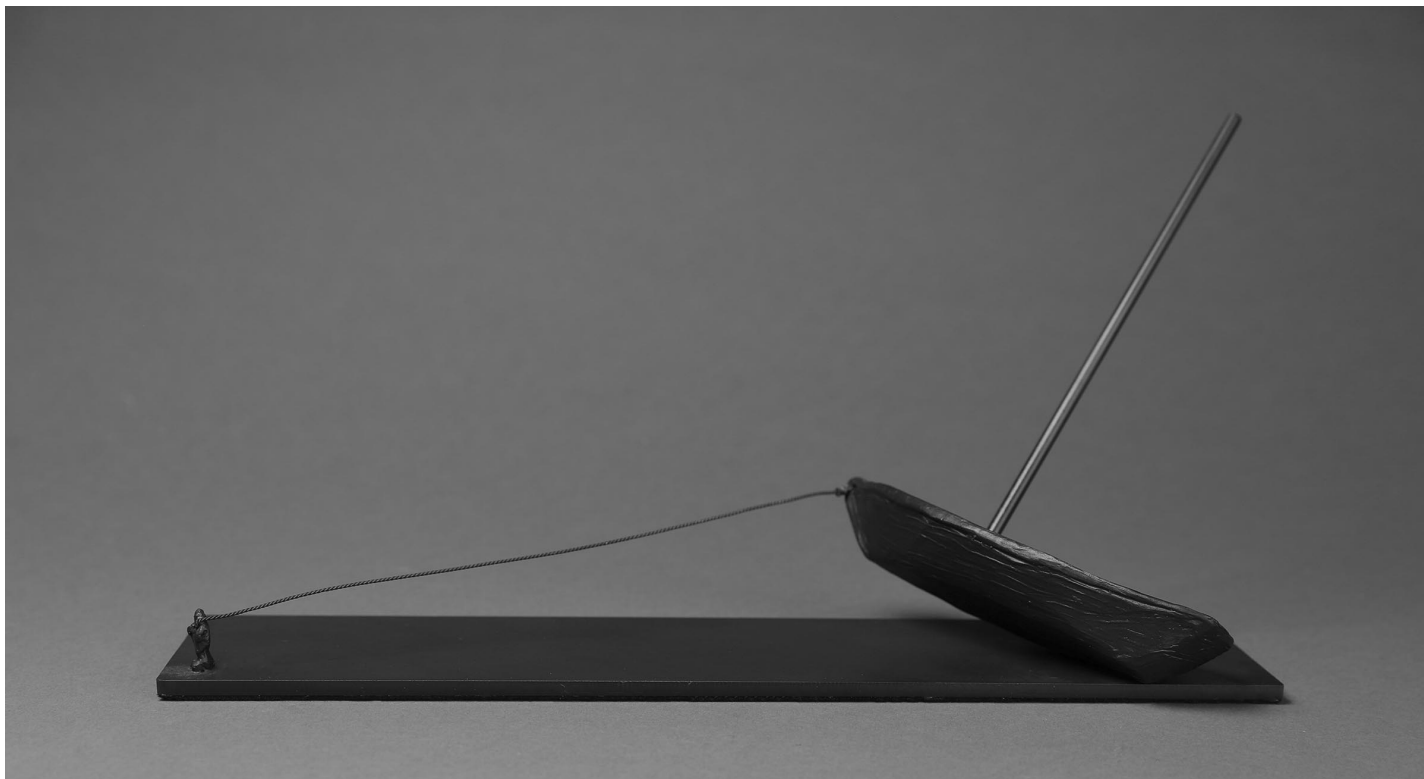

CAVALIER GALLERIES

NEW YORK | GREENWICH | NANTUCKET | PALM BEACH

Jim Rennert, *Making Headway*, maquette, *Edition of 9*, 2013
bronze and steel, 8 x 3 1/2 x 17 in. (20.3 x 8.9 x 43.2 cm)