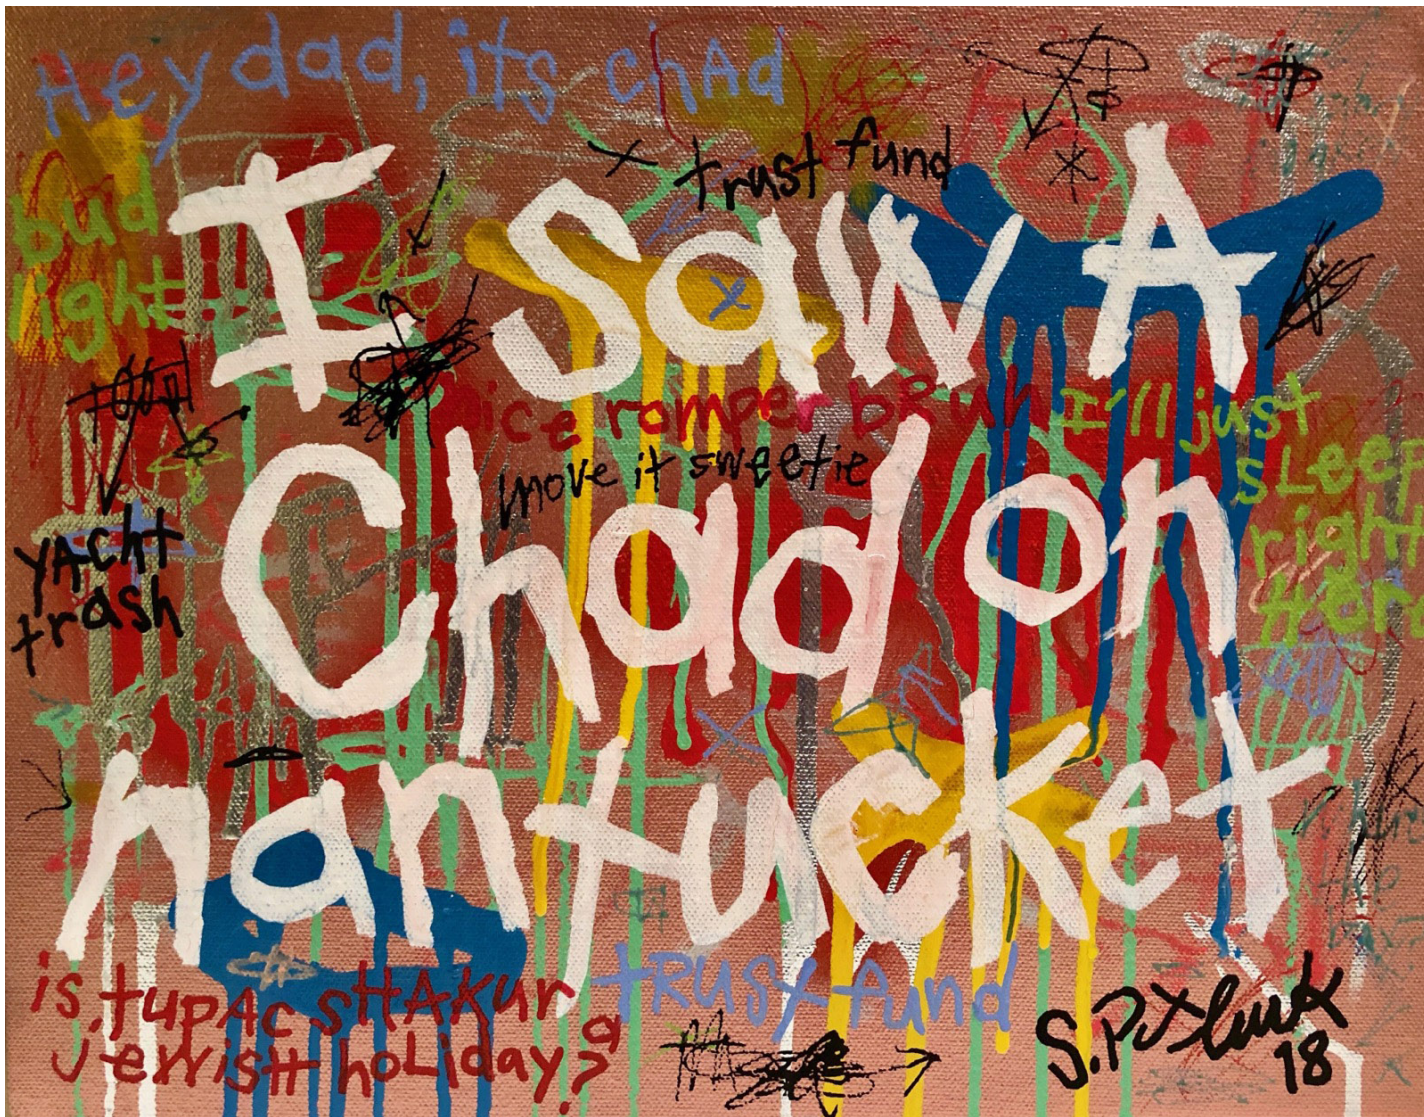

# CAVALIER GALLERIES

NEWYORK | GREENWICH | NANTUCKET | PALM BEACH

Stephen Pitliuk, *I Saw a Chad on Nantucket*, 2018  
mixed media, 11 x 14 in. (27.9 x 35.6 cm)  
SP1807001