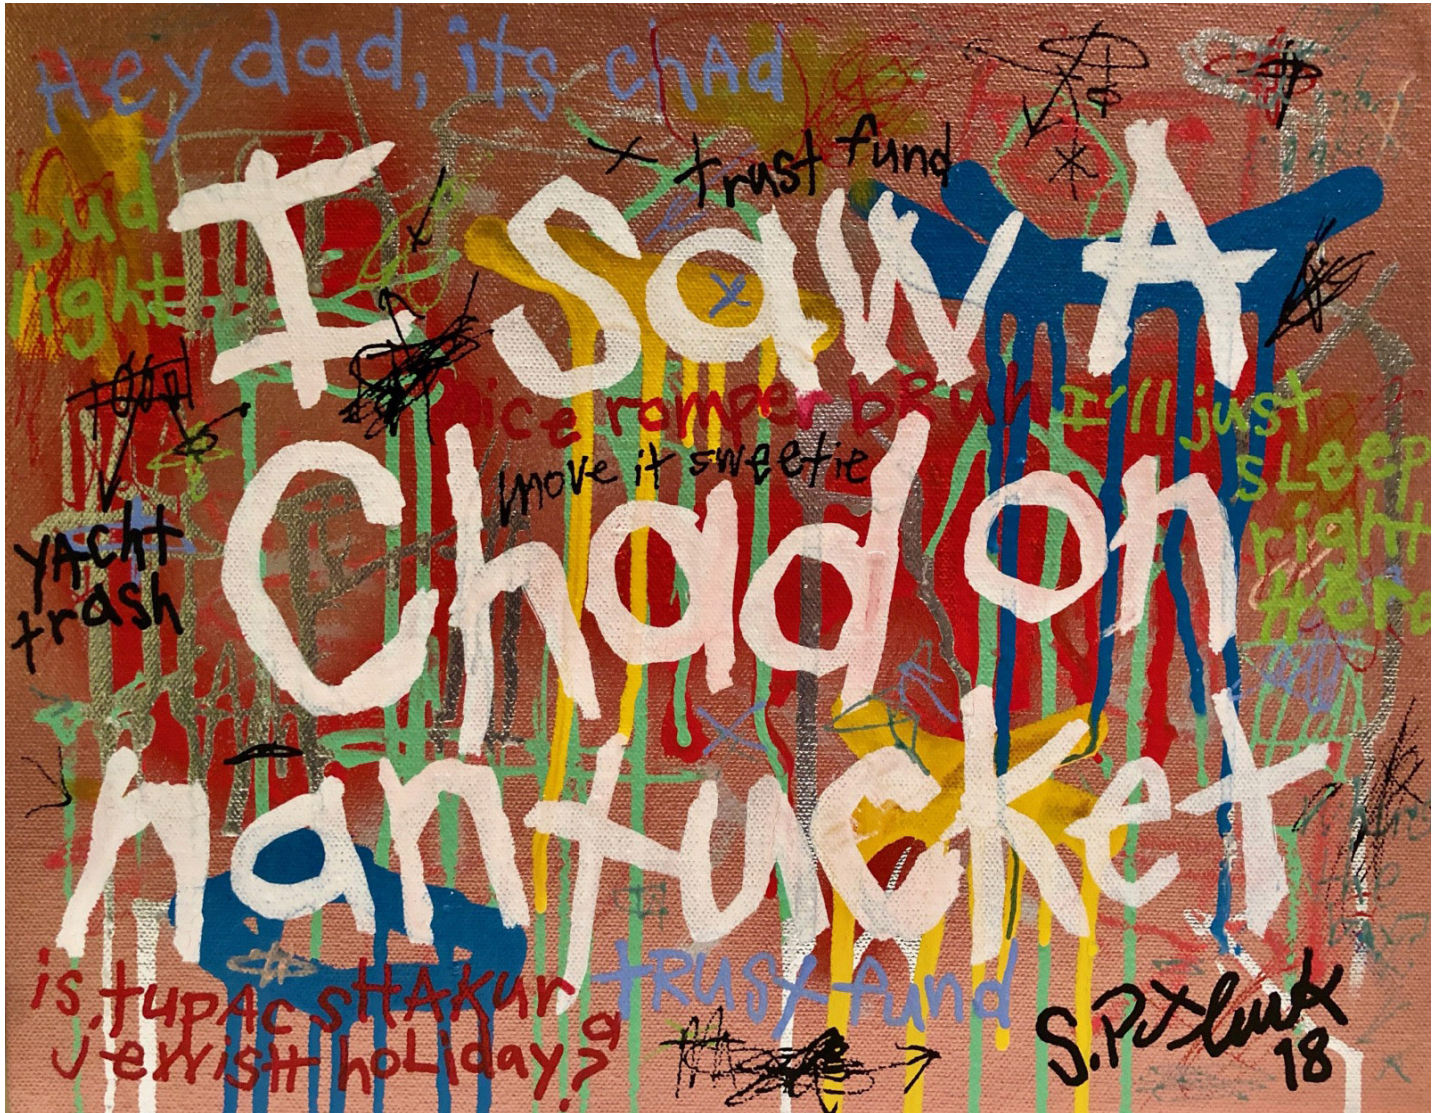

CAVALIER GALLERIES

CAVALIER GALLERY NEW YORK

CAVALIER EBANKS GALLERIES GREENWICH & NANTUCKET

ADELSON CAVALIER GALLERIES PALM BEACH

Stephen Pitliuk, *I Saw a Chad on Nantucket*, 2018

mixed media, 11 x 14 in. (27.9 x 35.6 cm)