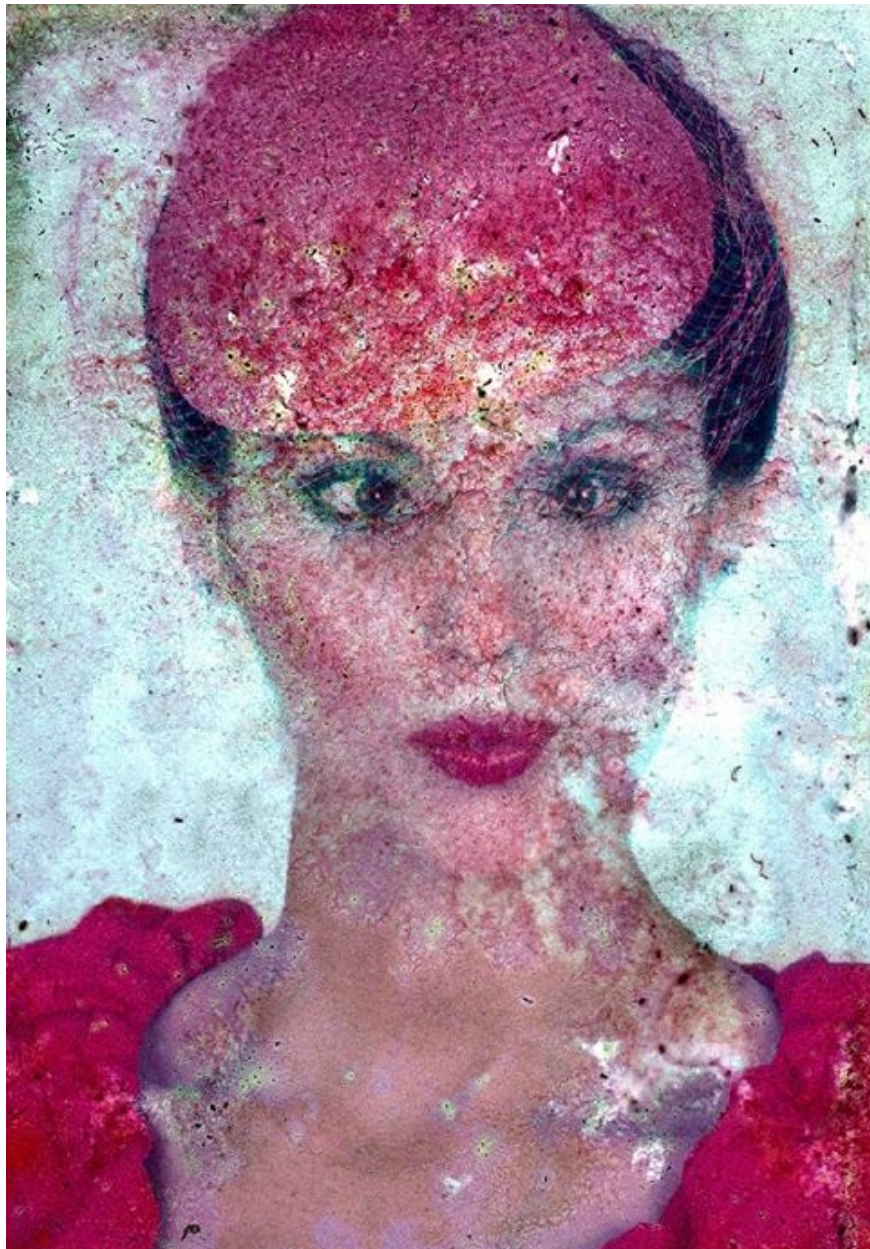

CAVALIER GALLERIES

NEW YORK | GREENWICH | NANTUCKET | PALM BEACH

Robert Farber, #048, 1979

Sublimated photograph on ChromaLuxe aluminum, 70 x
48 in. (177.8 x 121.9 cm)

RF1804001