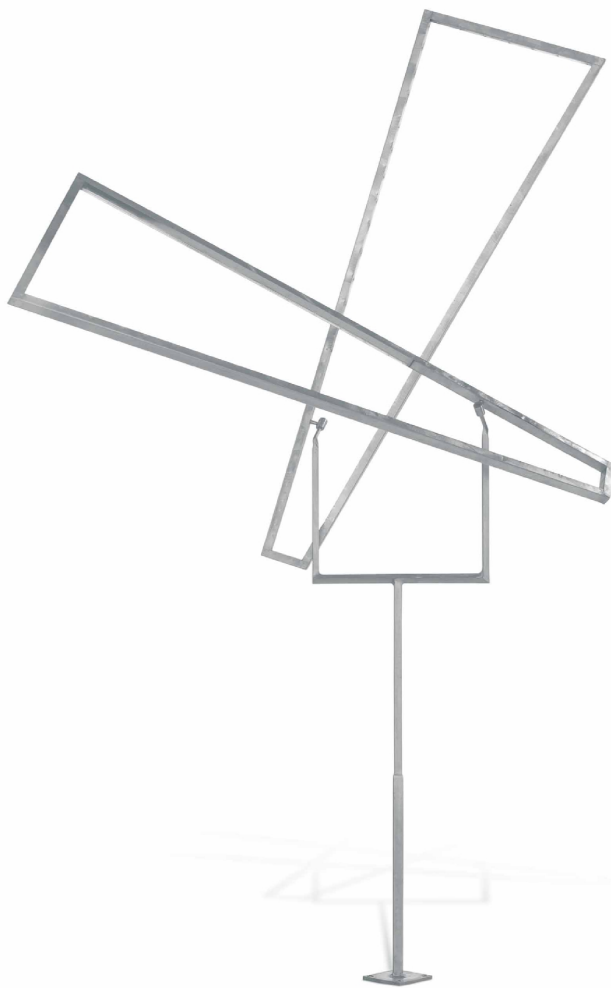

CAVALIER GALLERIES

NEW YORK | GREENWICH | NANTUCKET | PALM BEACH

George Rickey, *Two Open Trapezoids Excentric Variation VI, Ed. 1/3, 1979*
stainless steel, 120 x 30 x 6 in. (304.8 x 76.2 x 15.2 cm)
GR180301