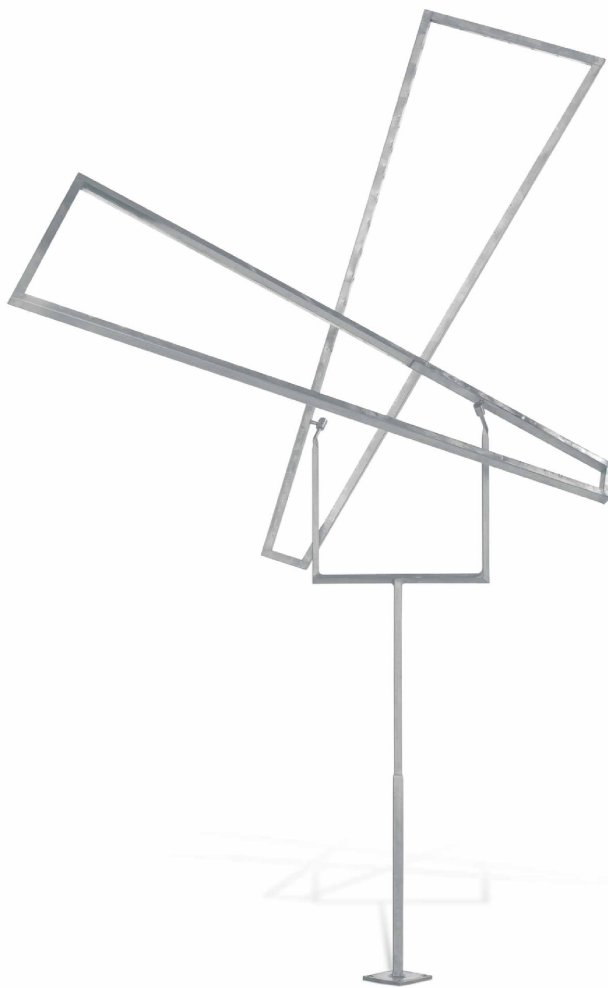

CAVALIER GALLERIES

NEW YORK | GREENWICH | NANTUCKET | PALM BEACH

George Rickey, *Two Open Trapezoids Excentric Variation VI, Ed. 1/3, 1979*
stainless steel, 120 x 30 x 6 in. (304.8 x 76.2 x 15.2 cm)
GR180301