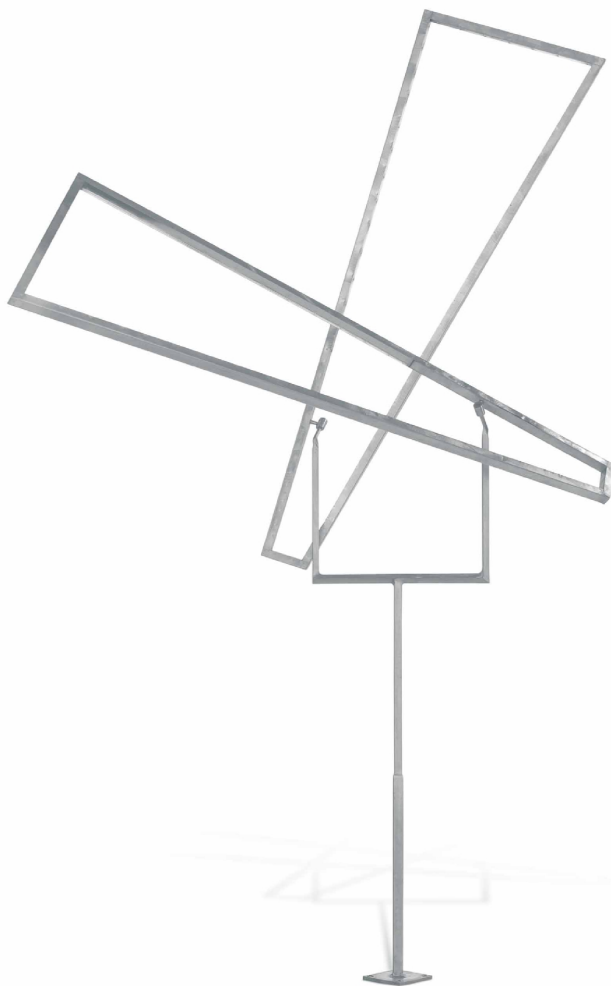

CAVALIER GALLERIES

CAVALIER GALLERY NEW YORK

CAVALIER EBANKS GALLERIES GREENWICH & NANTUCKET

ADELSON CAVALIER GALLERIES PALM BEACH

George Rickey, *Two Open Trapezoids Excentric Variation VI, Ed. 1/3, 1979*
stainless steel, 120 x 30 x 6 in. (304.8 x 76.2 x 15.2 cm)
GR180301