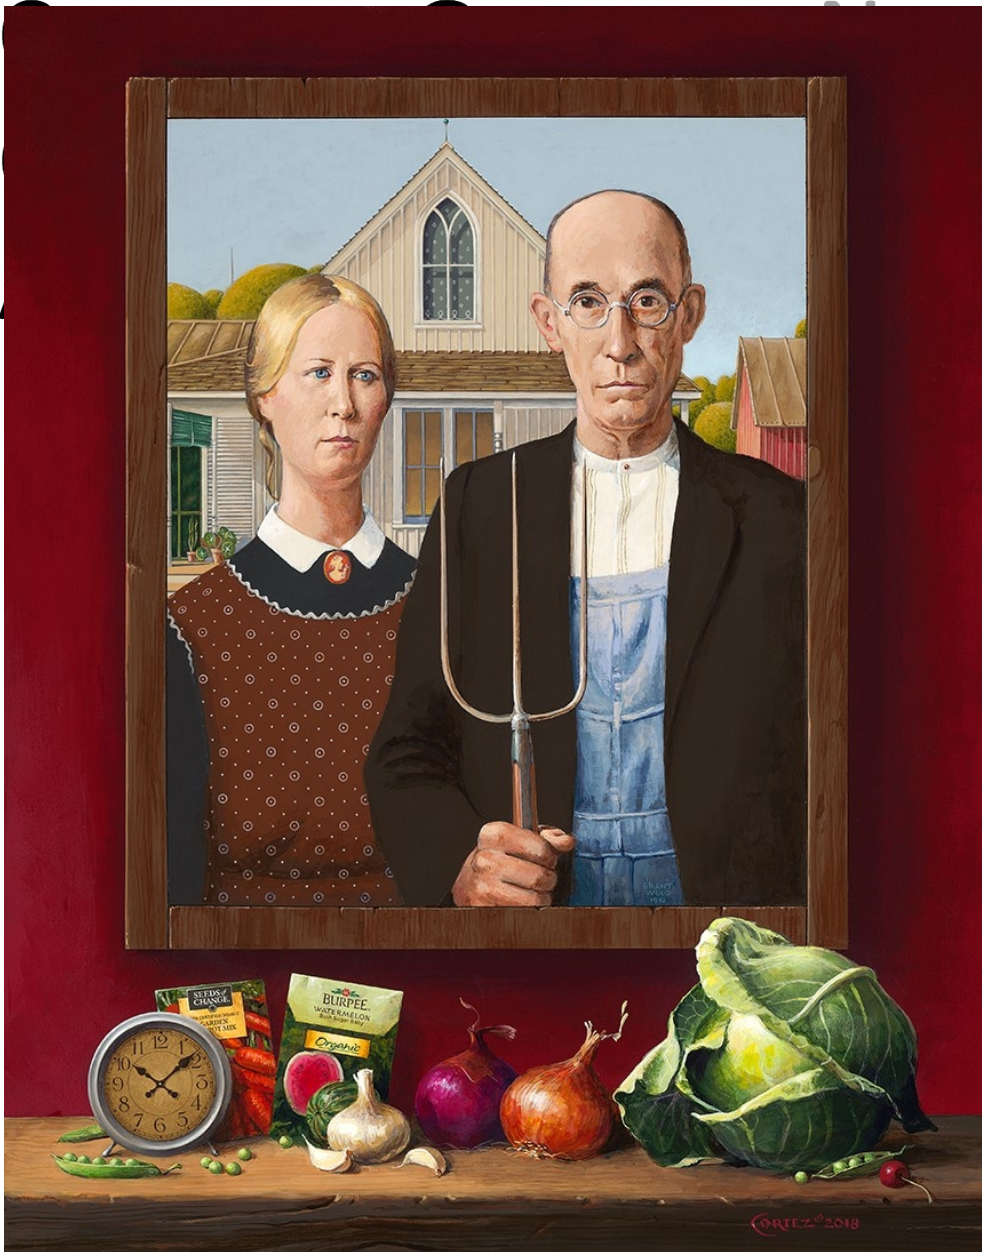

CAVALIER GAL

NEW YORK

GALLERIES GREENWICH

GALLERIES PALM BEACH

Jenness Cortez, *Self-Reliance*, 2018
acrylic on mahogany panel, 20 x 16 in. (50.8 x 40.6 cm)
JC180301