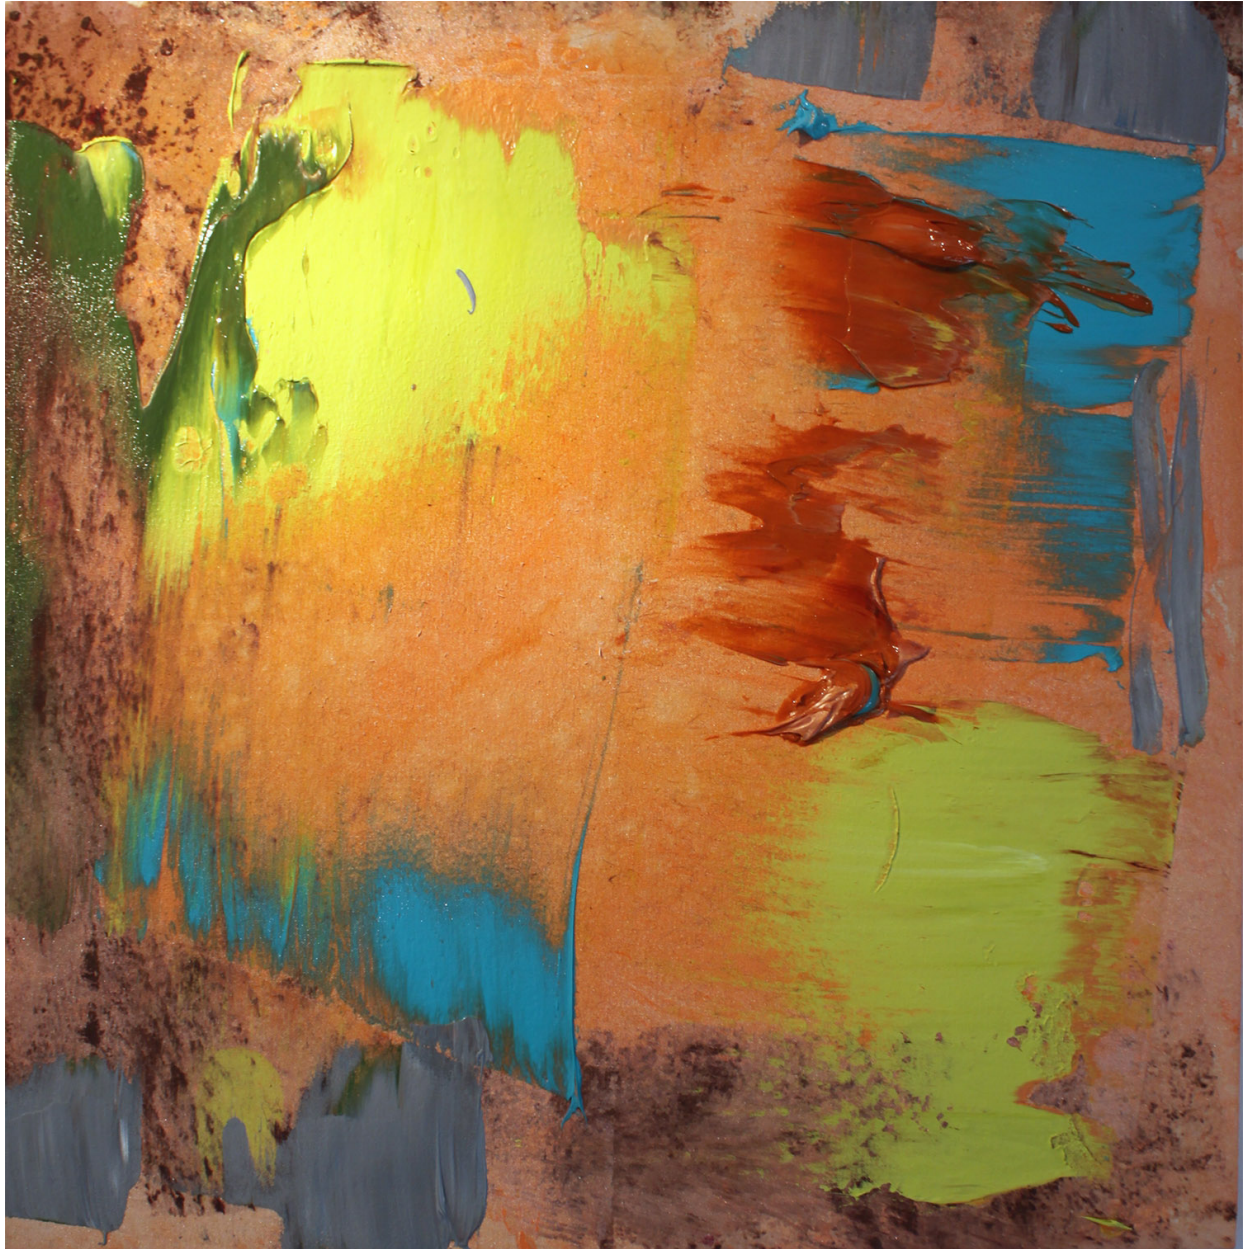

CAVALIER GALLERIES

CAVALIER GALLERY NEW YORK

CAVALIER EBANKS GALLERIES GREENWICH & NANTUCKET

ADELSON CAVALIER GALLERIES PALM BEACH

Francine Tint, *Moving Meditation*, 2017
acrylic on canvas, 25 x 25 in. (63.5 x 63.5 cm)
FT171210