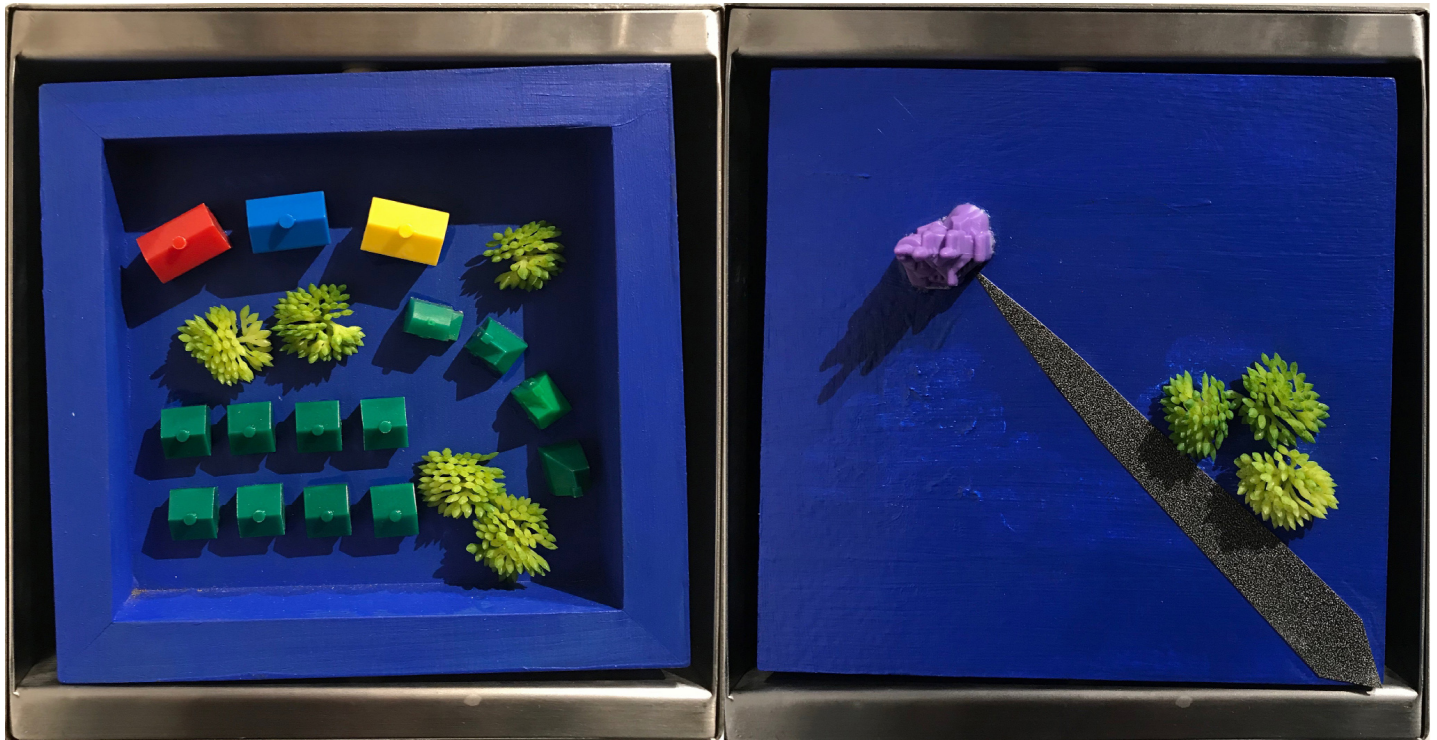

# CAVALIER GALLERIES

CAVALIER GALLERY NEW YORK

CAVALIER EBANKS GALLERIES GREENWICH & NANTUCKET

ADELSON CAVALIER GALLERIES PALM BEACH

Debranne Cingari (ASSEMBLAGES), *Home is My Castle*, 2017  
mix media in stainless steel case, 7 x 6 1/2 x 4 in. (17.8 x 16.5 x 10.2 cm)  
DC1117008