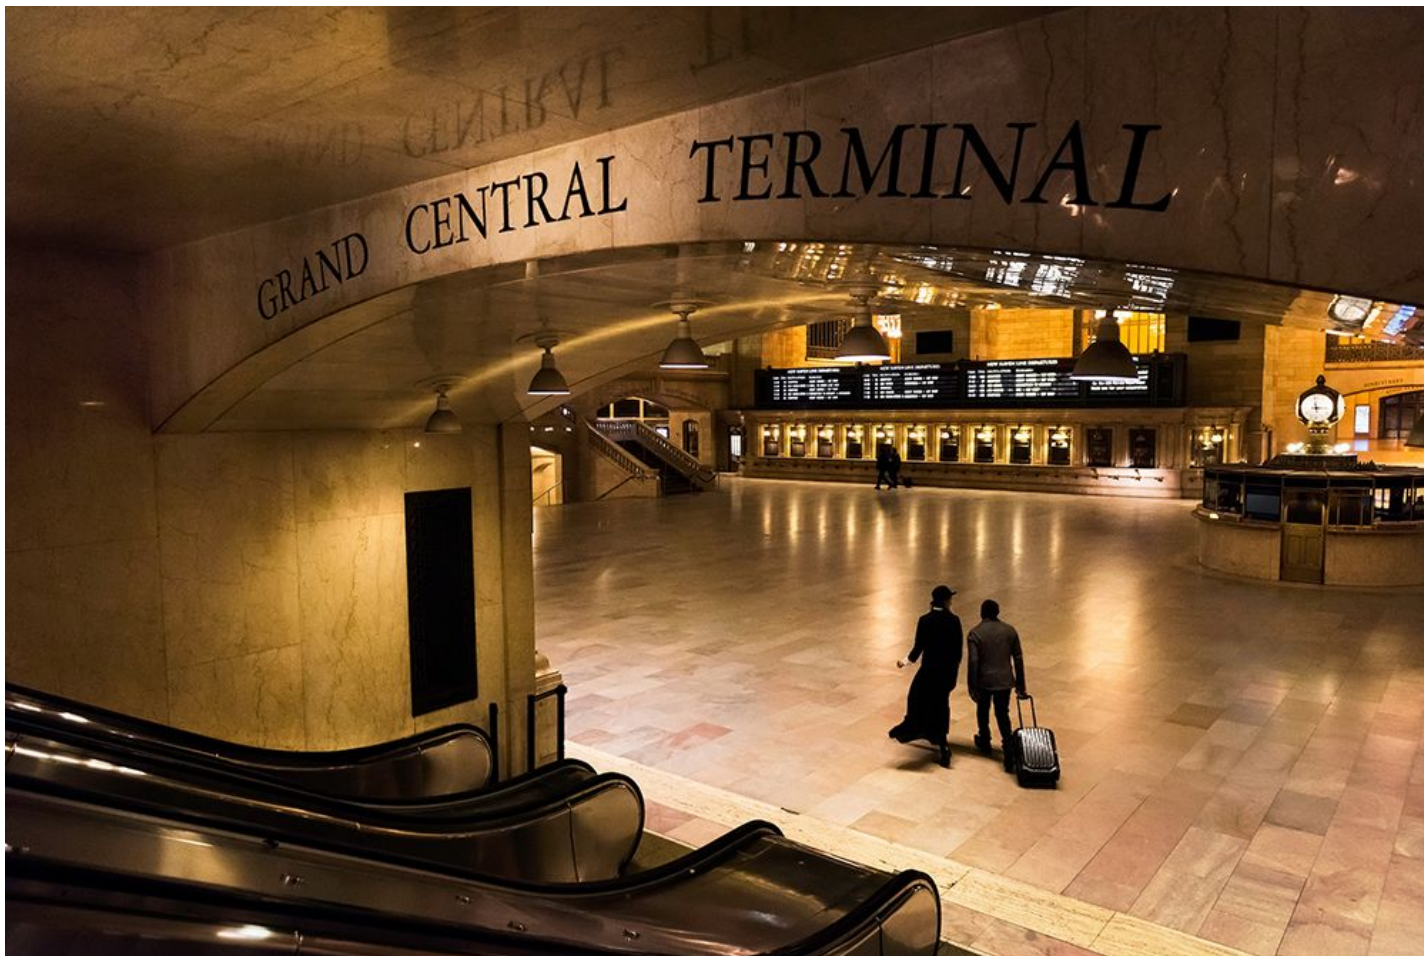

CAVALIER GALLERIES

NEW YORK | GREENWICH | NANTUCKET | PALM BEACH

Steve McCurry, *Travelers Walk Through Grand Central Station, New York, NY*, 2016
FujiFlex Crystal Archive Print, 40 x 60 in. (Inquire for additional sizes)
USA-11546