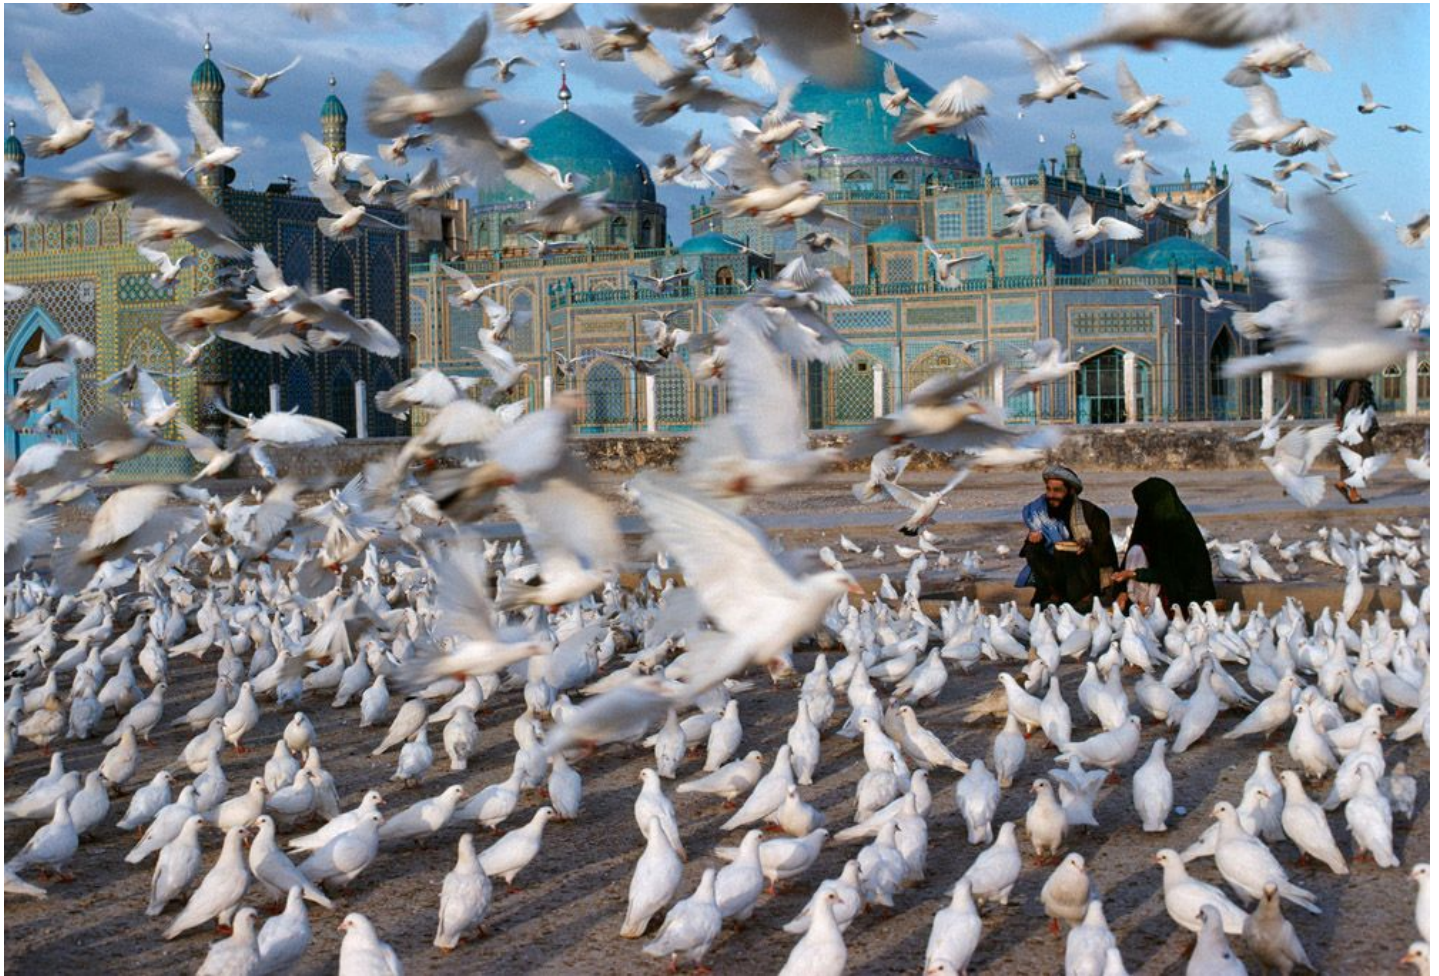

CAVALIER GALLERIES

CAVALIER GALLERY NEW YORK

CAVALIER EBANKS GALLERIES GREENWICH & NANTUCKET

ADELSON CAVALIER GALLERIES PALM BEACH

Steve McCurry, *Blue Mosque, Mazar-i-Sharif, Afghanistan, 1992*
FujiFlex Crystal Archive Print, 20 x 24 in. (Inquire for additional sizes)
AFGHN-10120