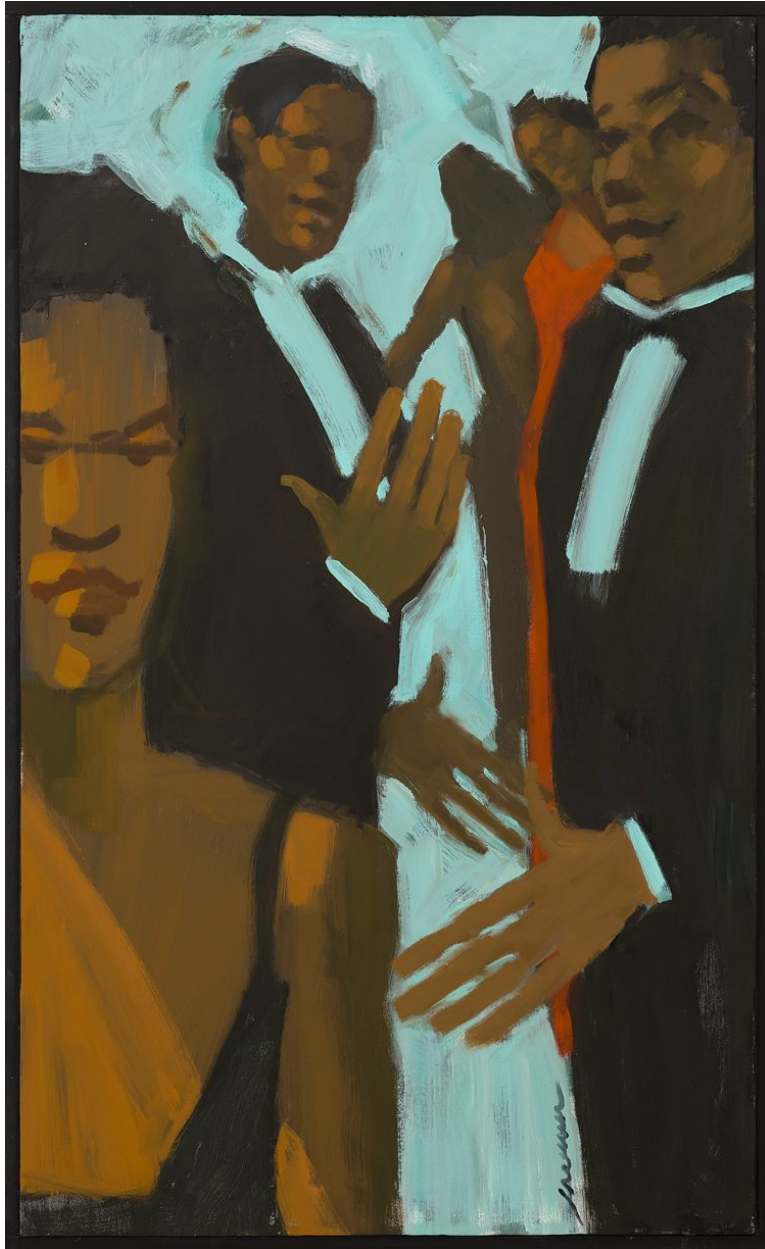

CAVALIER GALLERIES

CAVALIER GALLERY NEW YORK

CAVALIER EBANKS GALLERIES GREENWICH & NANTUCKET

ADELSON CAVALIER GALLERIES PALM BEACH

Robert Freeman, *Upon Arrival*, 2016
oil on canvas, 62 x 38 in. (157.5 x 96.5 cm)
RF170901