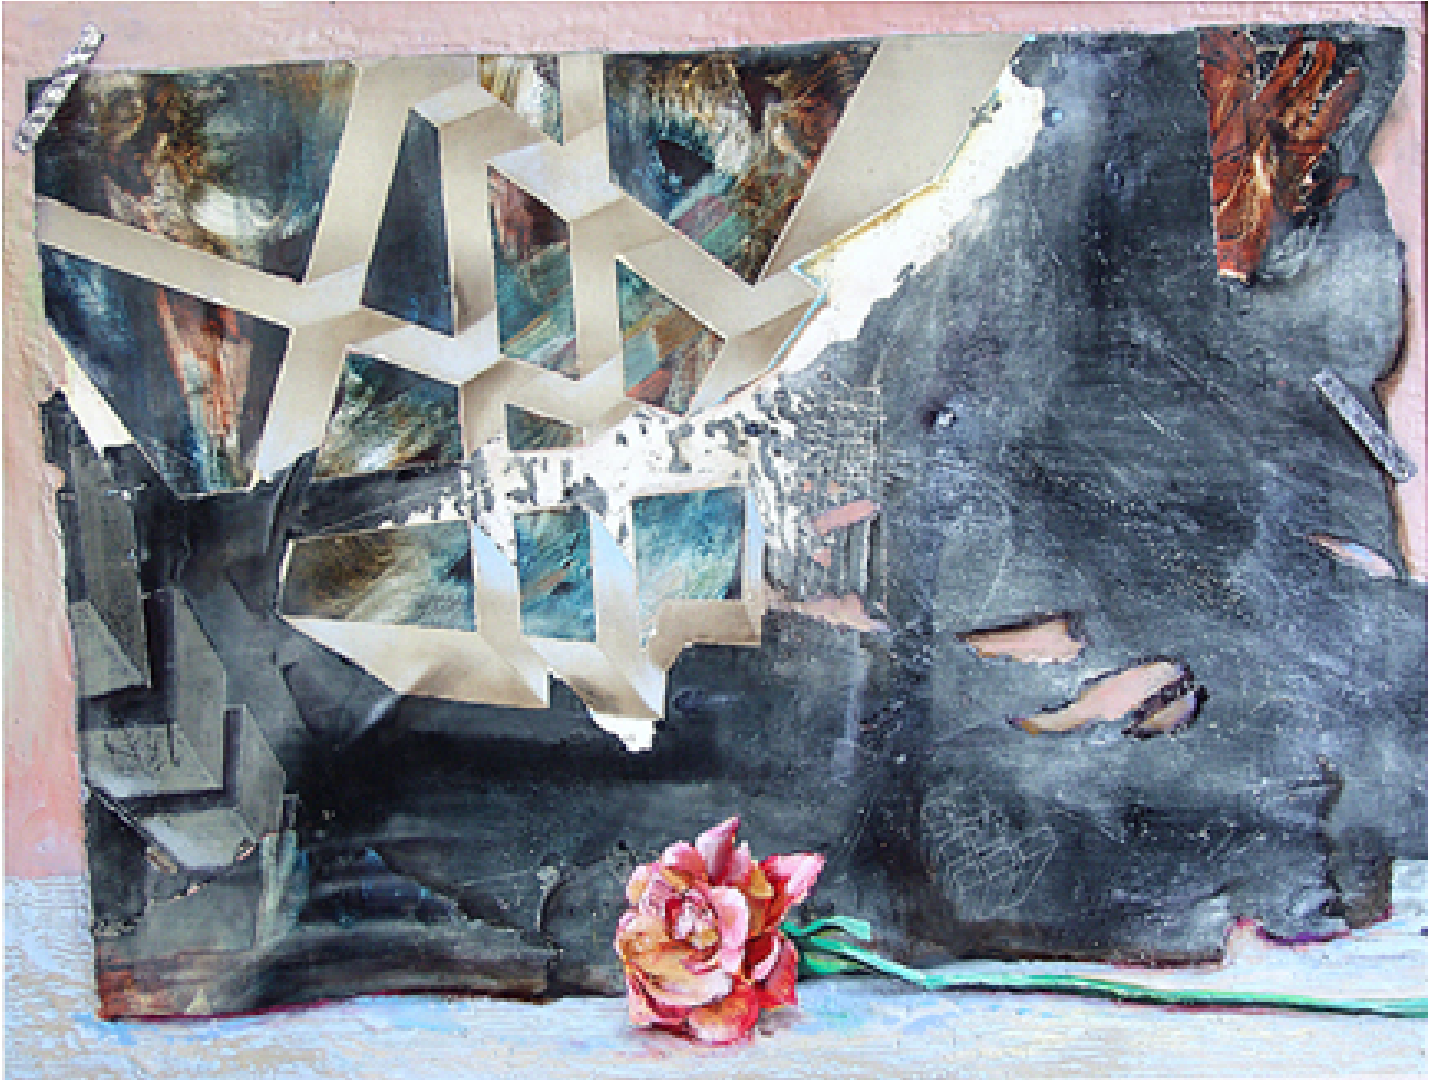

CAVALIER GALLERIES

CAVALIER GALLERY NEW YORK

CAVALIER EBANKS GALLERIES GREENWICH & NANTUCKET

ADELSON CAVALIER GALLERIES PALM BEACH

Steve Hawley, *Virtual Red Rose*, 2006
mixed media on panel, 39 x 50 in. (99.1 x 127 cm)
SH2523-05