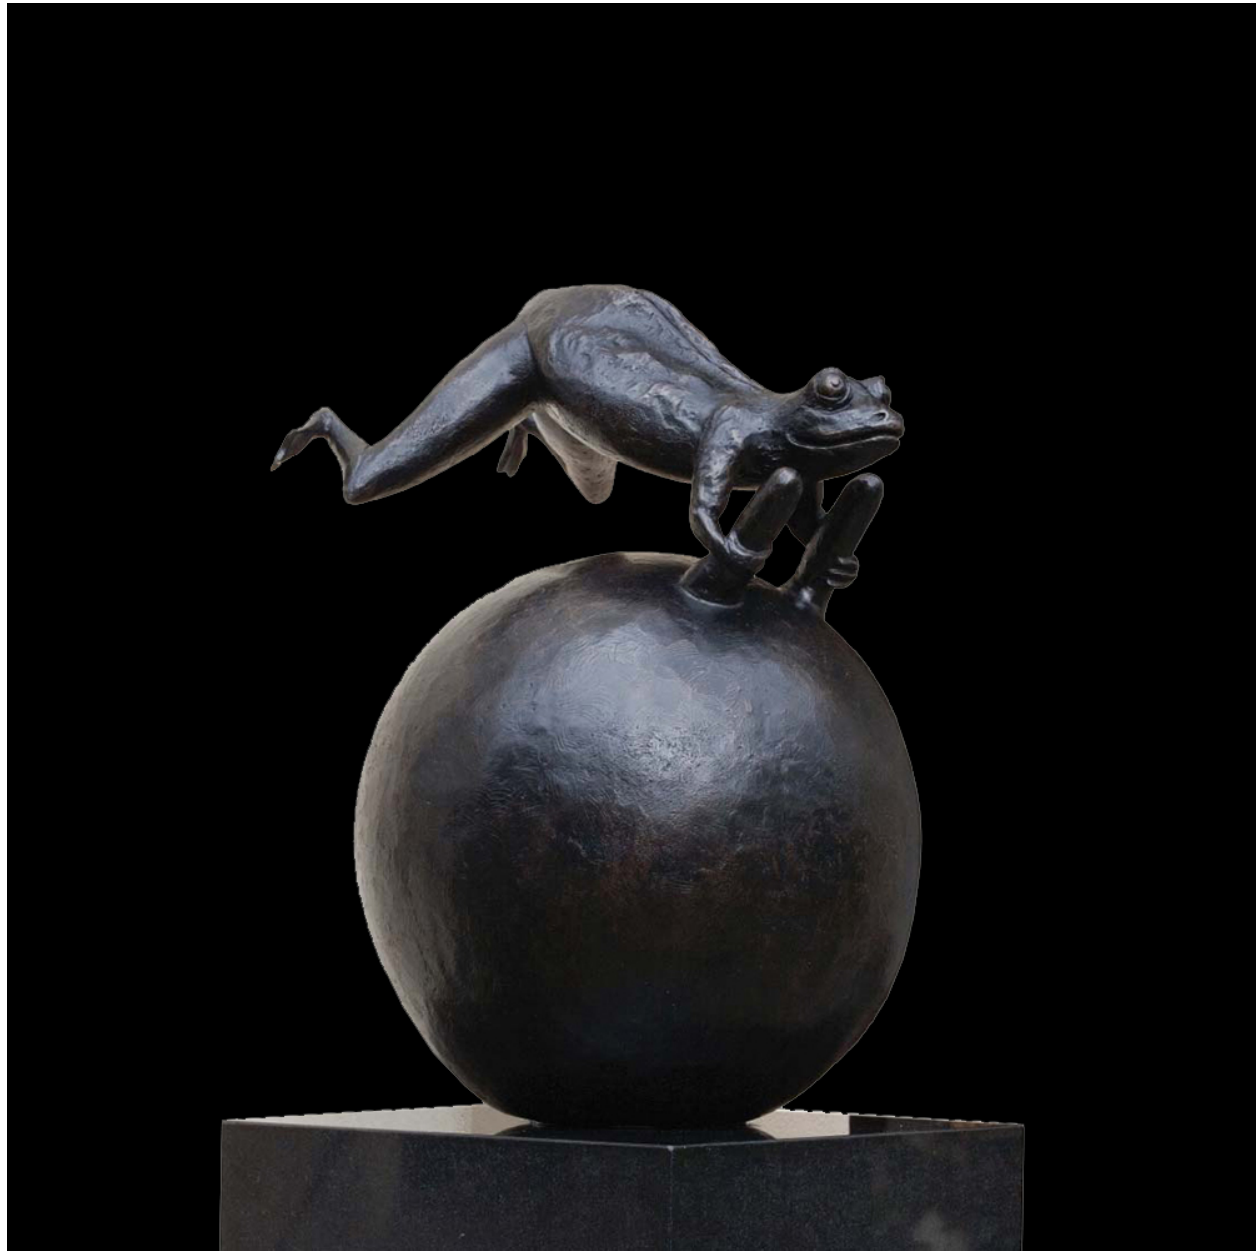

CAVALIER GALLERIES

CAVALIER GALLERY NEW YORK

CAVALIER EBANKS GALLERIES GREENWICH & NANTUCKET

ADELSON CAVALIER GALLERIES PALM BEACH

Bjorn Skaarup, *The Frog*
bronze, 53 1/4 x 17 3/4 x 19 3/4 in. (135.3 x 45.1 x 50.2 cm)
BS120618