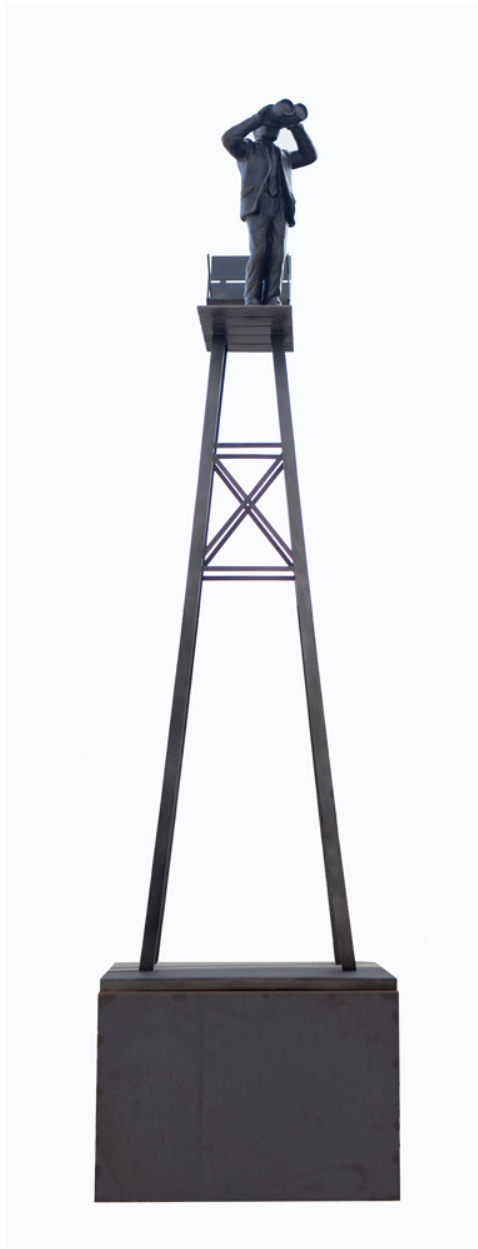

CAVALIER GALLERIES

CAVALIER GALLERY NEW YORK

CAVALIER EBANKS GALLERIES GREENWICH & NANTUCKET

ADELSON CAVALIER GALLERIES PALM BEACH

Jim Rennert, *Outlook (large)*, Edition of 3,
2016
bronze and steel, 116 x 27 x 30 in. (294.6 x
68.6 x 76.2 cm)
JR160401