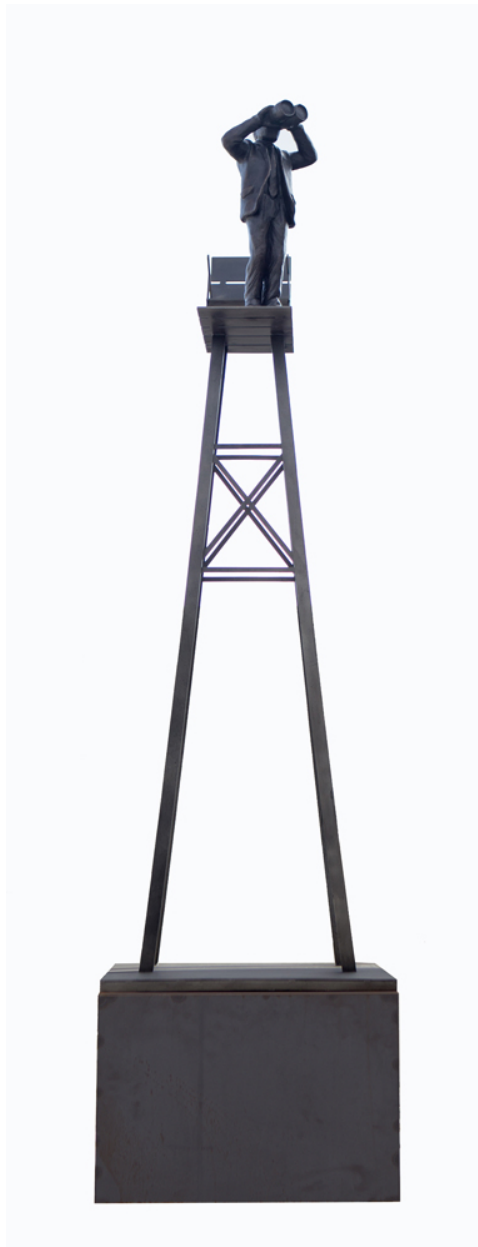

# CAVALIER GALLERIES

NEW YORK | GREENWICH | NANTUCKET | PALM BEACH

Jim Rennert, *Outlook (large)*, Edition of 3,  
2016  
bronze and steel, 116 x 27 x 30 in. (294.6 x  
68.6 x 76.2 cm)  
JR160401