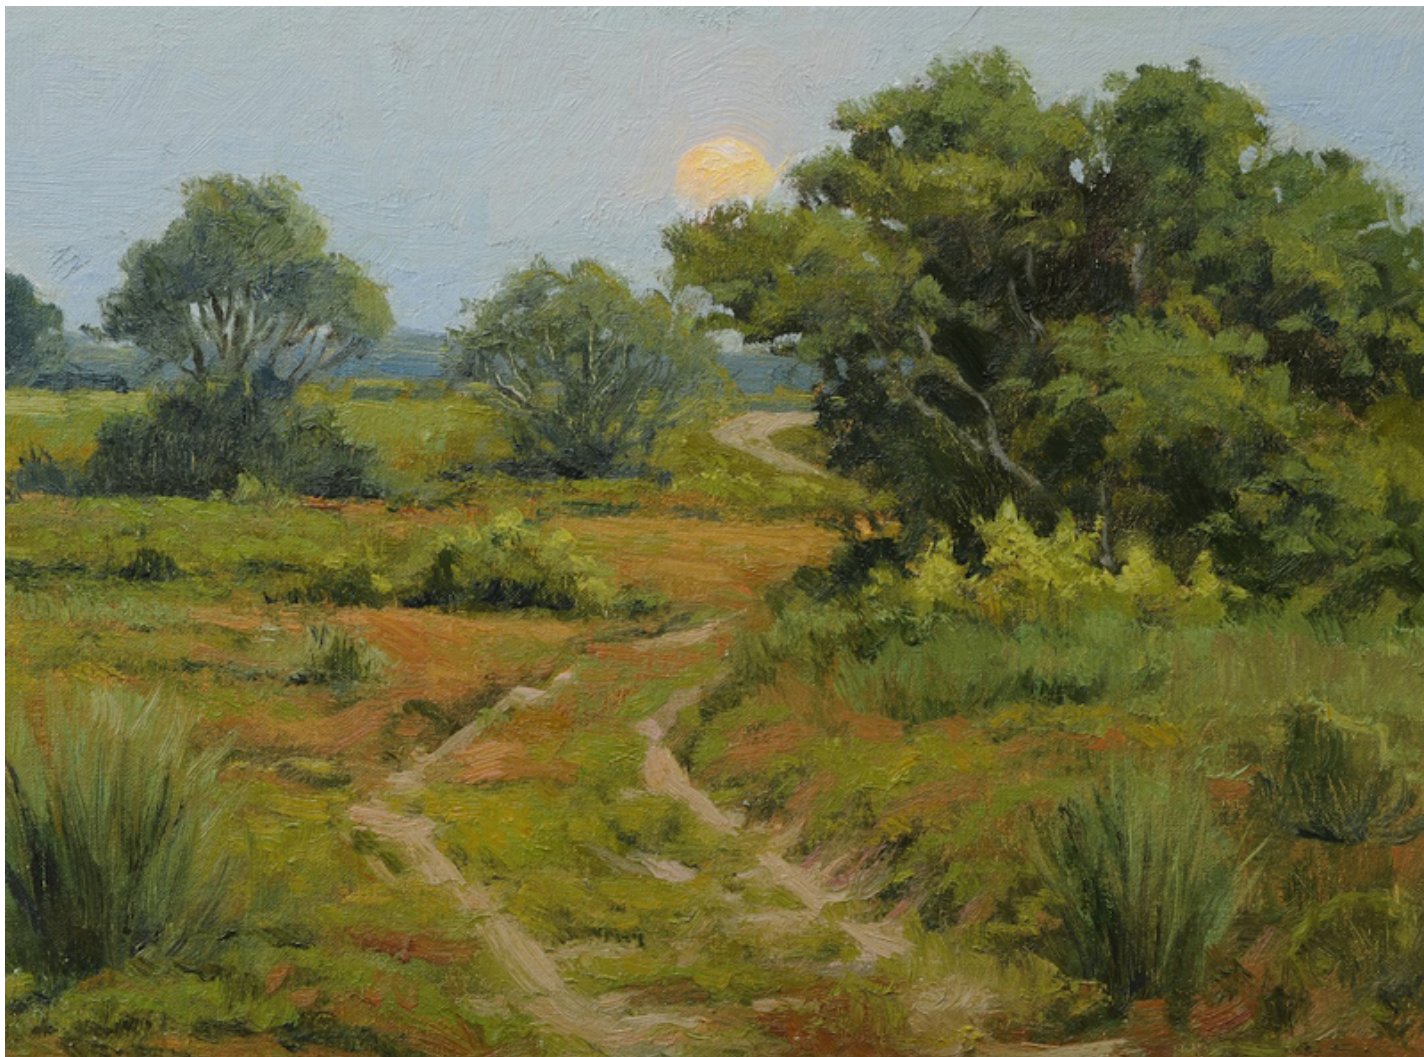

CAVALIER GALLERIES

NEW YORK | GREENWICH | NANTUCKET | PALM BEACH

Frank Corso, *Road Less Traveled*, 2011
oil on canvas board, 12 x 16 in. (30.5 x 40.6 cm)
FC110806