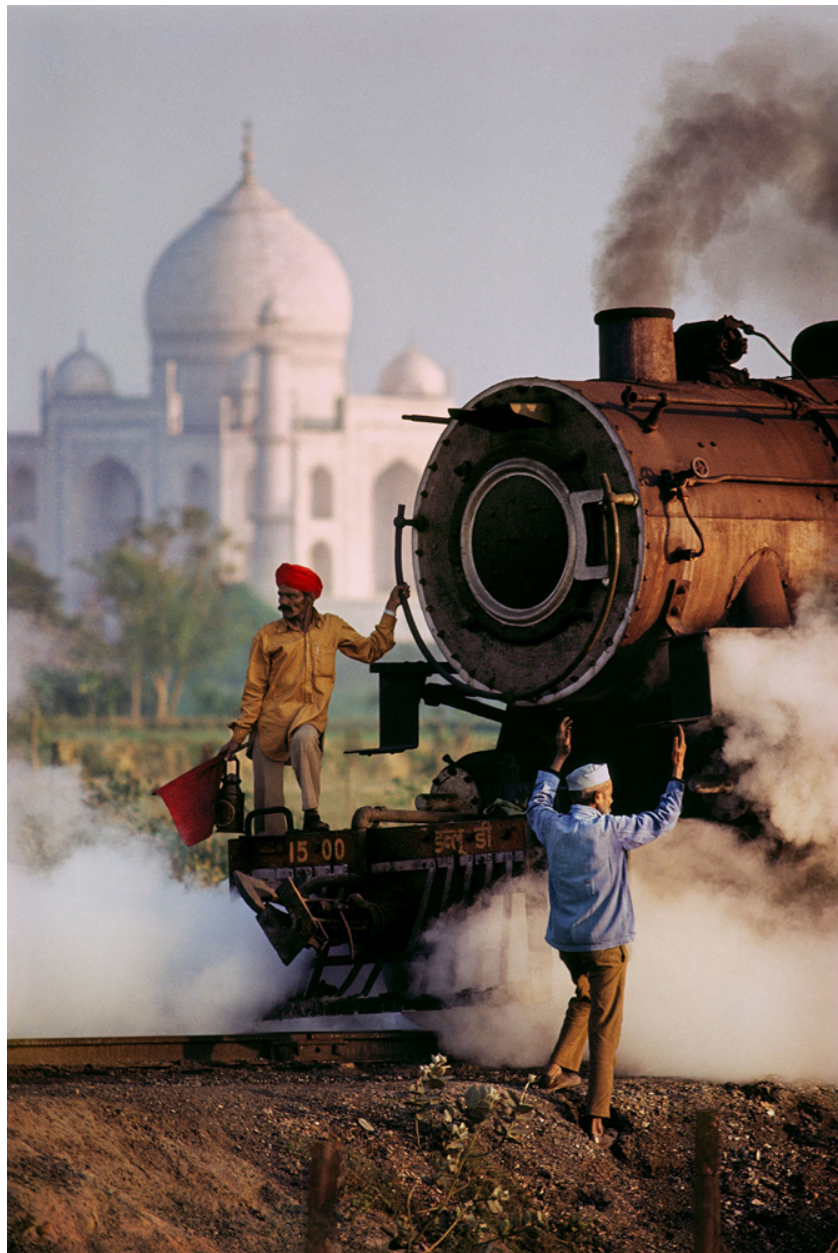

# CAVALIER GALLERIES

CAVALIER GALLERY NEW YORK

CAVALIER EBANKS GALLERIES GREENWICH & NANTUCKET

ADELSON CAVALIER GALLERIES PALM BEACH

Steve McCurry, *Vertical Taj and Train*, 1983  
FujiFlex Crystal Archive Print, (Inquire for available  
sizes)  
INDIA-10316