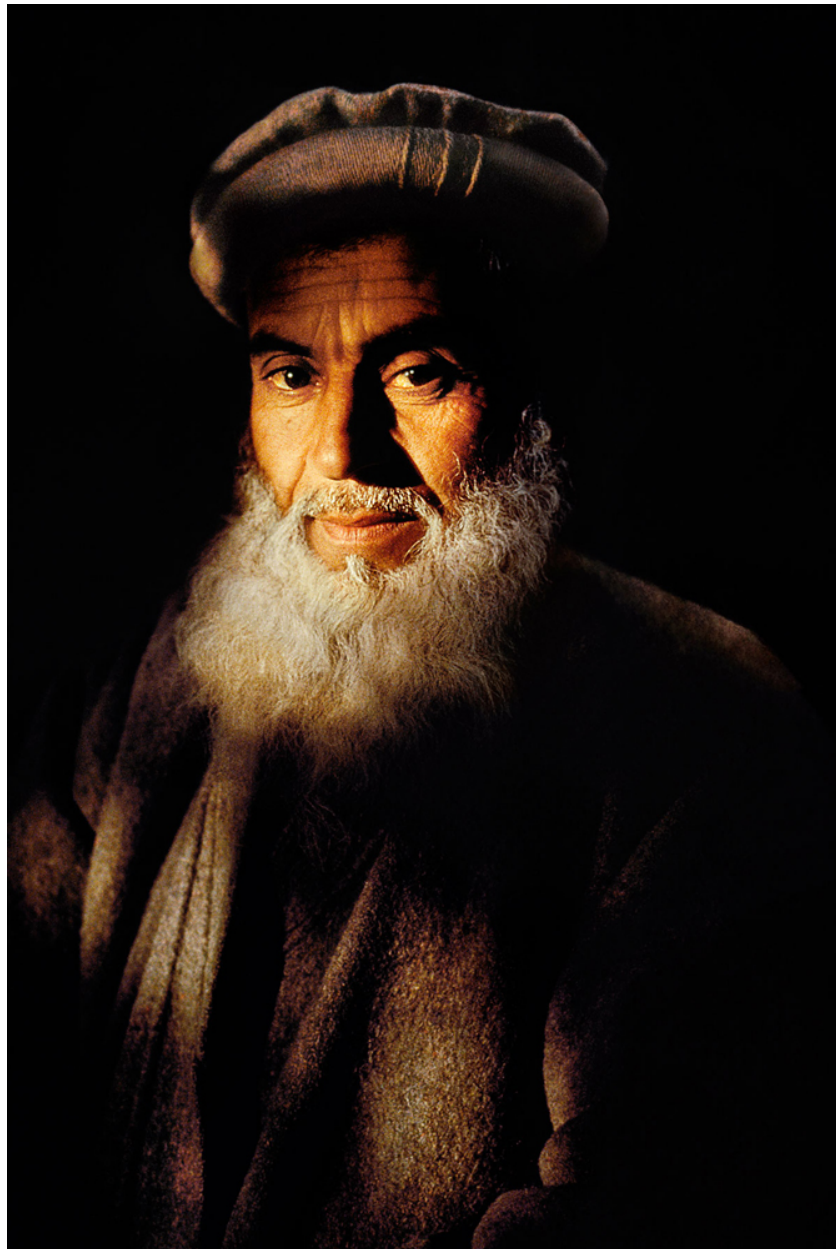

# CAVALIER GALLERIES

---

NEW YORK | GREENWICH | NANTUCKET | PALM BEACH

Steve McCurry, *Man with Cloudy Beard*, 1992  
FujiFlex Crystal Archive Print, (Inquire for available  
sizes)  
AFGHN-10225