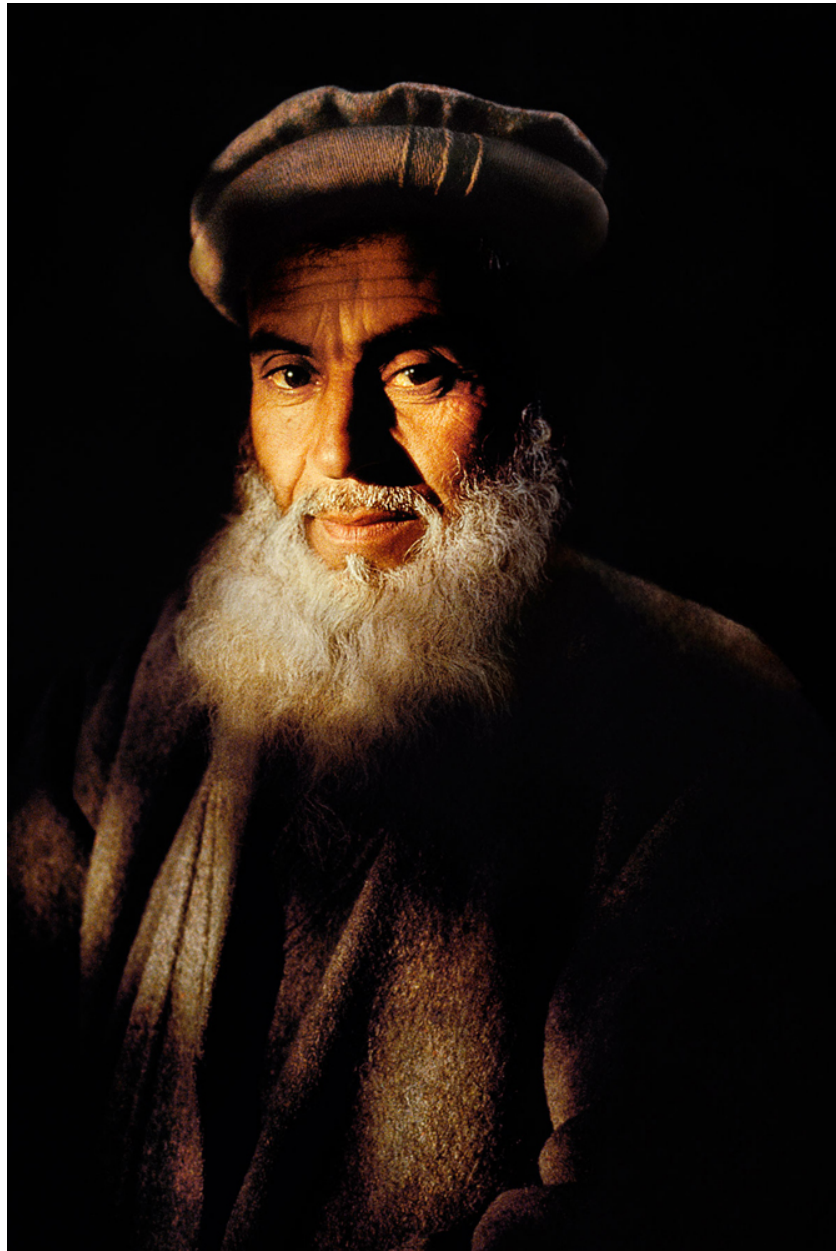

CAVALIER GALLERIES

CAVALIER GALLERY NEW YORK

CAVALIER EBANKS GALLERIES GREENWICH & NANTUCKET

ADELSON CAVALIER GALLERIES PALM BEACH

Steve McCurry, *Man with Cloudy Beard*, 1992
FujiFlex Crystal Archive Print, (Inquire for available
sizes)
AFGHN-10225