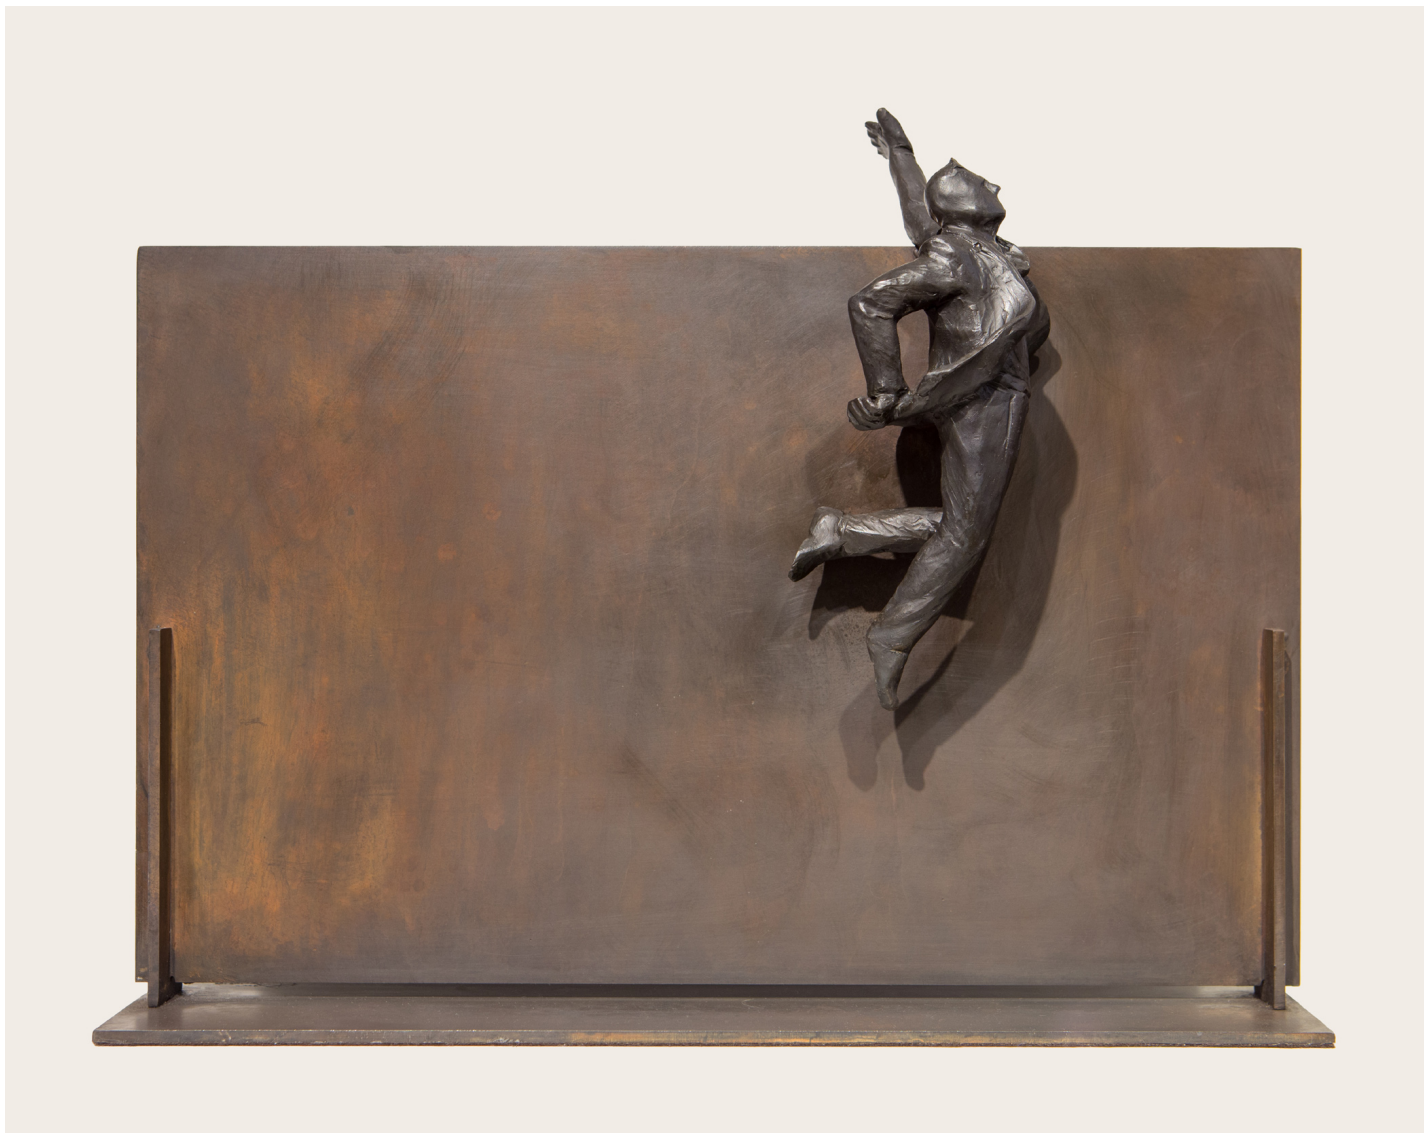

CAVALIER GALLERIES

NEW YORK | GREENWICH | NANTUCKET | PALM BEACH

Jim Rennert, *Leap of Faith*, maquette, Edition of 9, 2014
bronze and steel, 14 x 19 x 4 in.
JR150101